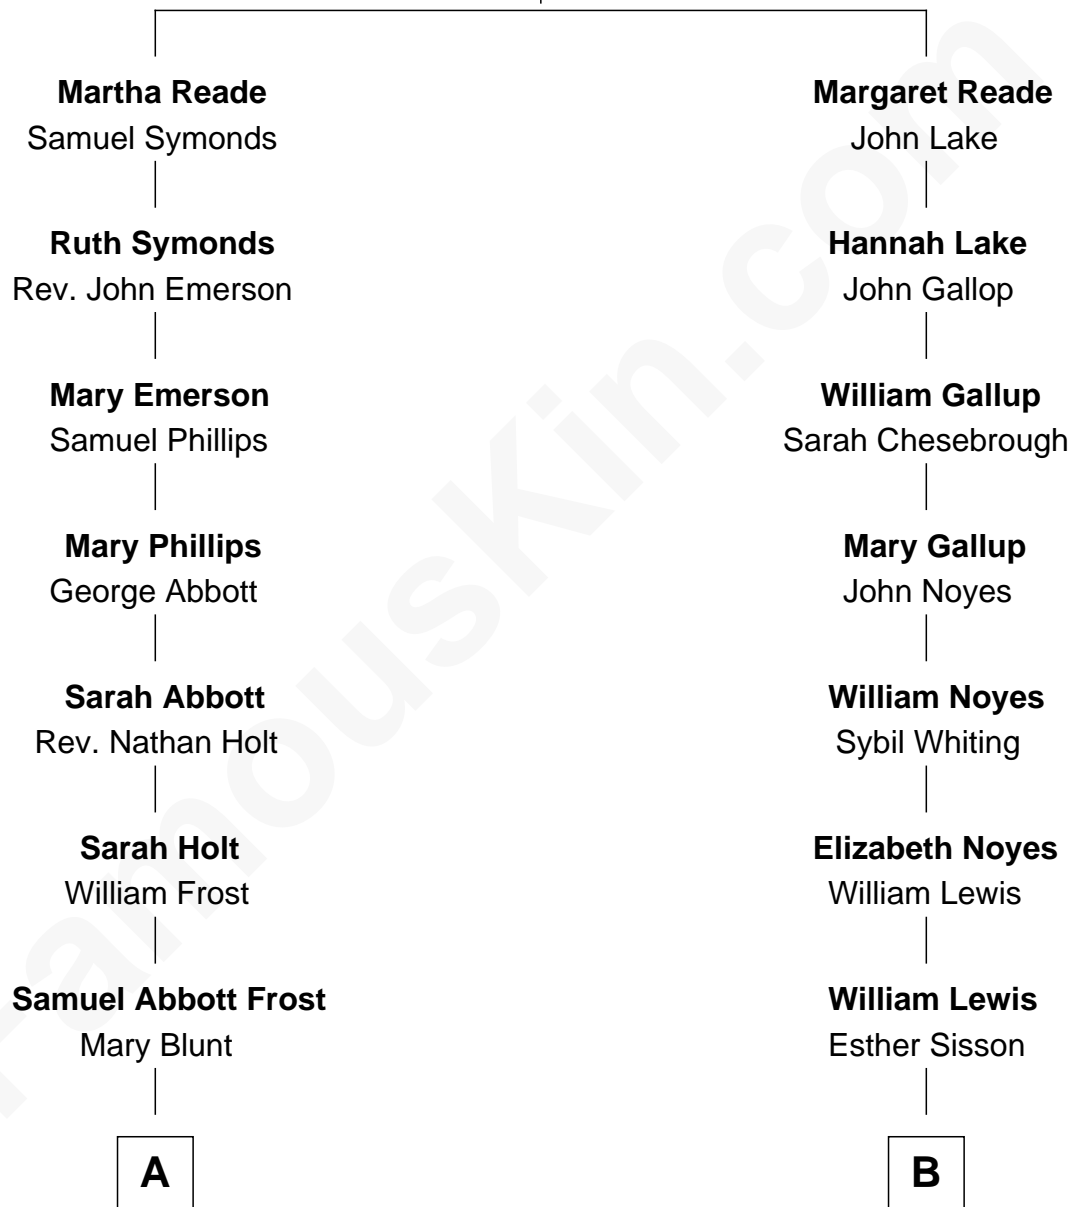

FamousKin.com Relationship Chart of

Robert Frost

Poet and Playwright

9th cousin 2 times removed of

David Hyde Pierce

Stage, TV, and Movie Actor

Edmund Reade
Elizabeth Cooke

A

Caroline Page Thayer

Mary Annie Lewis

George W. Hyde

Helen E. Hyde

Arthur J. Pierce

George Hyde Pierce

Laura Marie Hughes

David Hyde Pierce