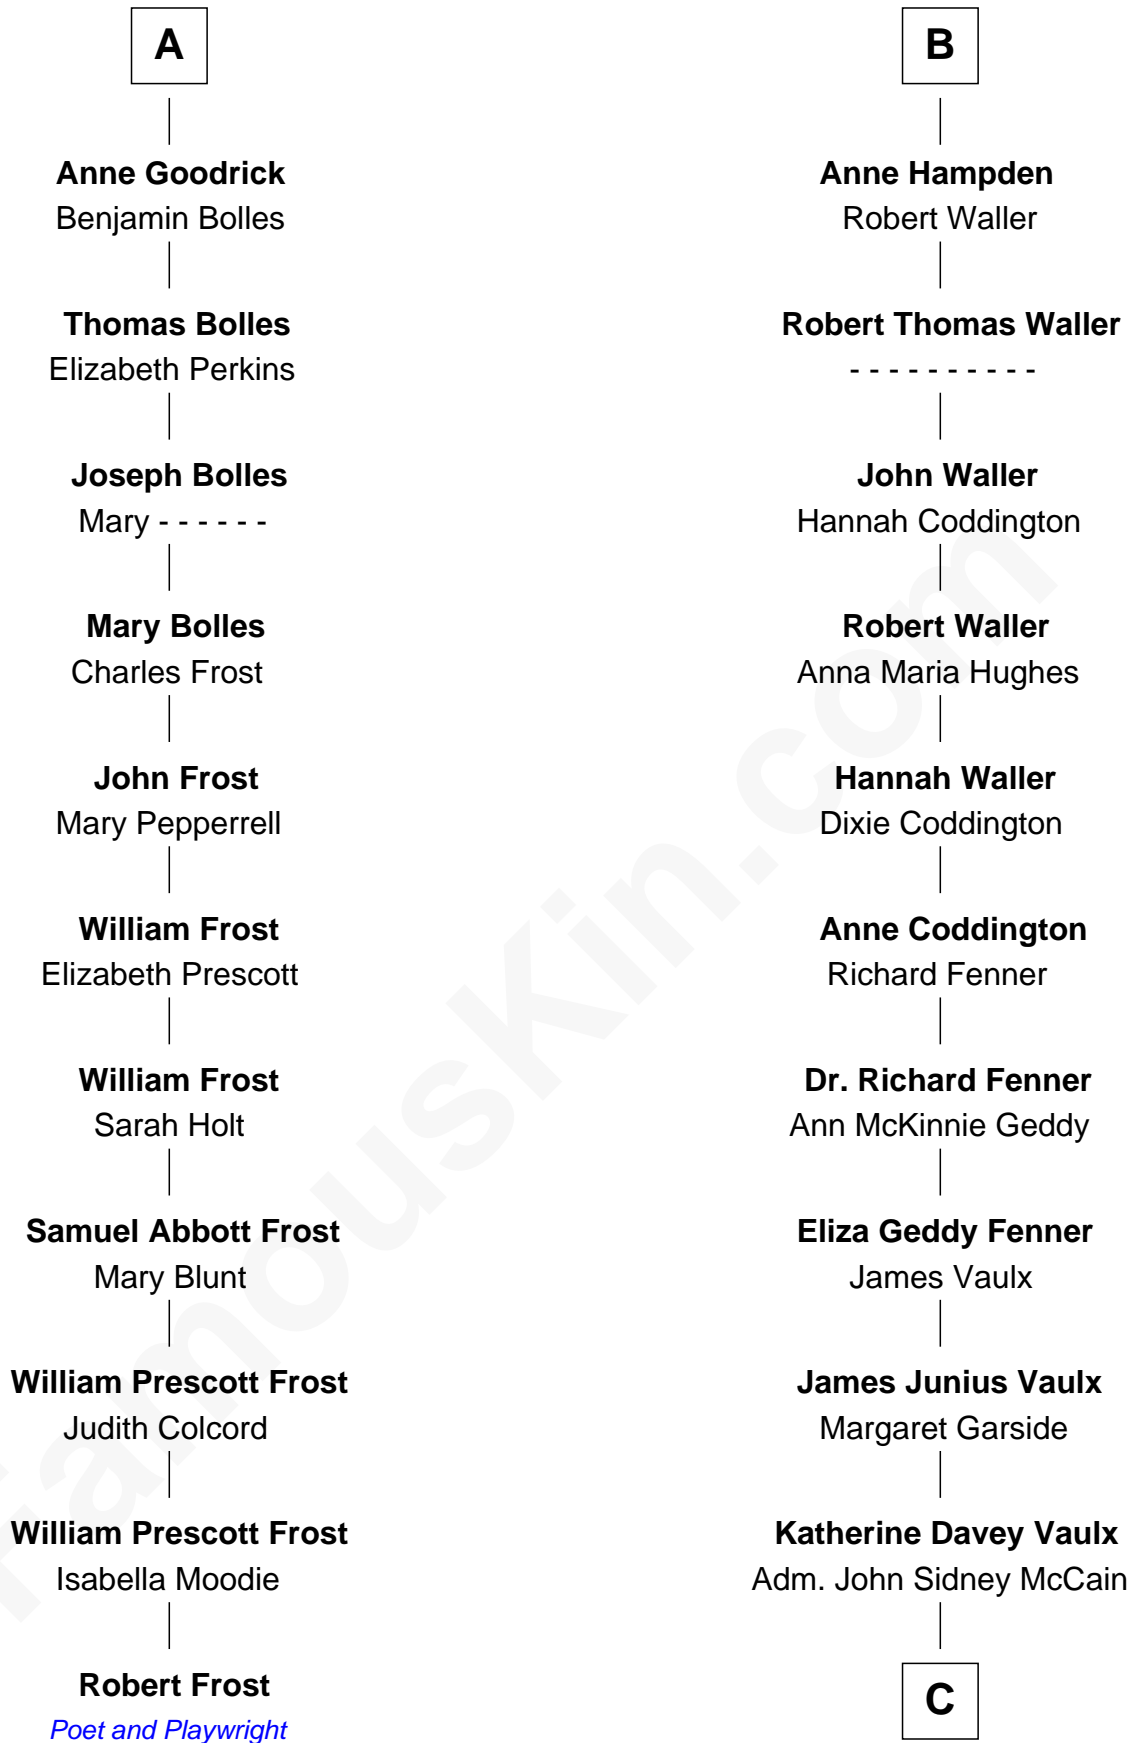

FamousKin.com Relationship Chart of

Robert Frost

Poet and Playwright

17th cousin 1 time removed of

John McCain

U.S. Senator from Arizona

John de Welles

Maud de Roos

John de Welles
Eleanor de Mowbray

Eudo de Welles
Maud de Greystoke

Sir Lionel de Welles
Joan de Waterton

Margaret de Welles
Sir Thomas Dymoke

Sir Lionel Dymoke
Joanna Griffith

Anne Dymoke
John Goodrick

Lionel Goodrick
Winifred Sapcott

A

Margery de Welles
Stephen le Scrope

Maude le Scrope
Sir Baldwin Freville

Elizabeth Freville
Sir Thomas Ferrers

Sir Henry Ferrers
Margaret Heckstall

Sir Edward Ferrers
Constance Brome

Elizabeth Ferrers
John Hampden

Griffith Hampden
Anne Cave

B

FamousKin.com