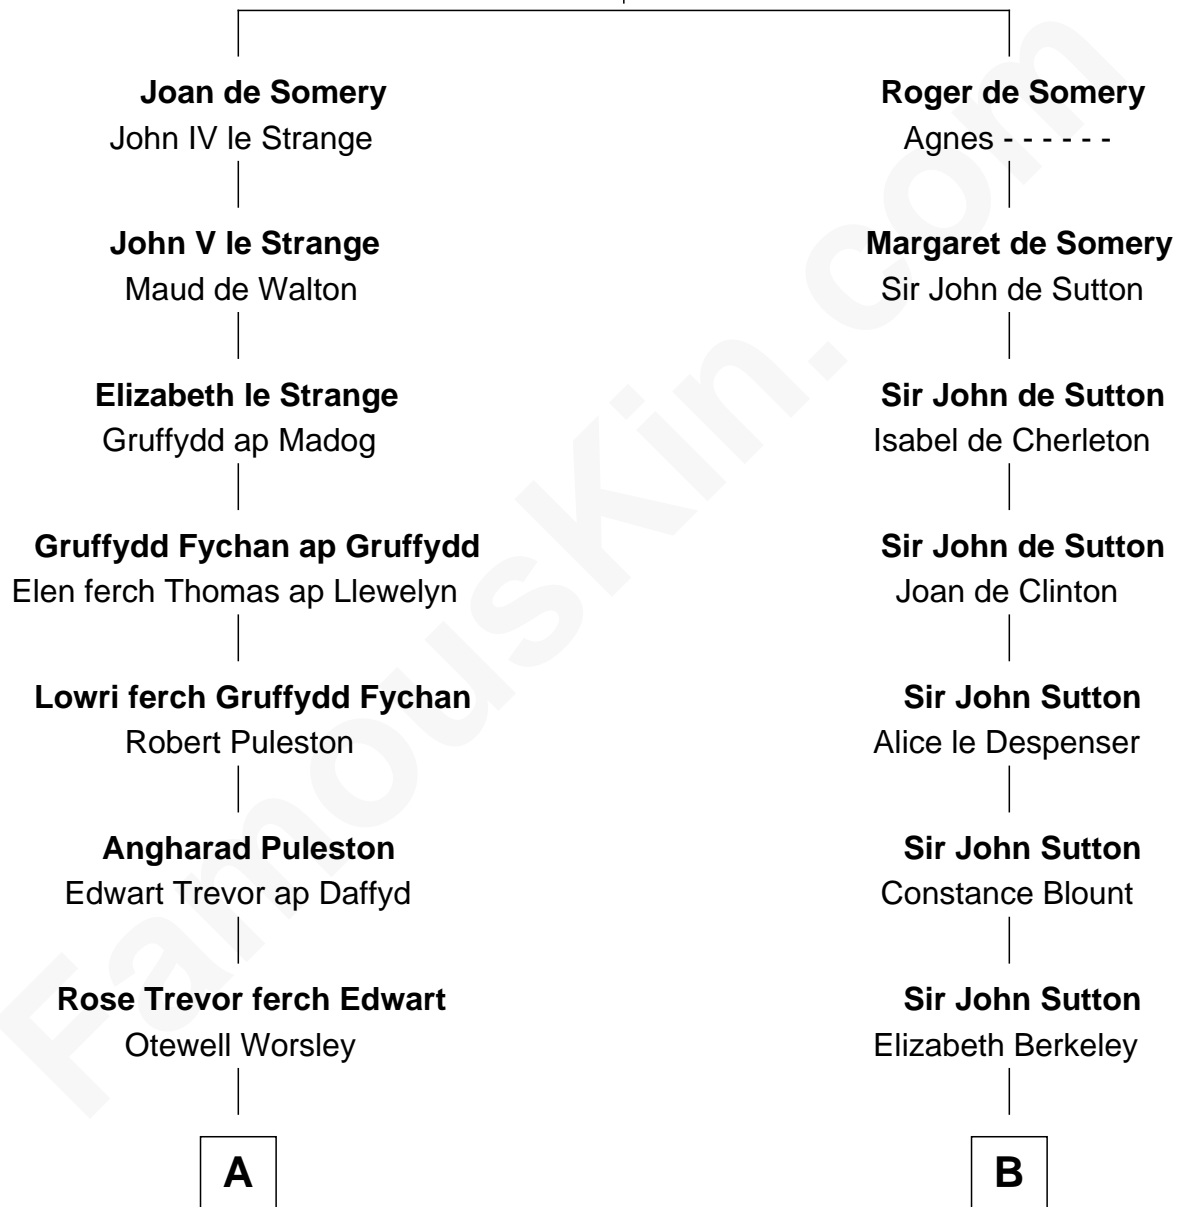

Sir Roger de Somery

*with wife
Nichole d'Aubeney*

*with wife
Amabil de Chaucombe*