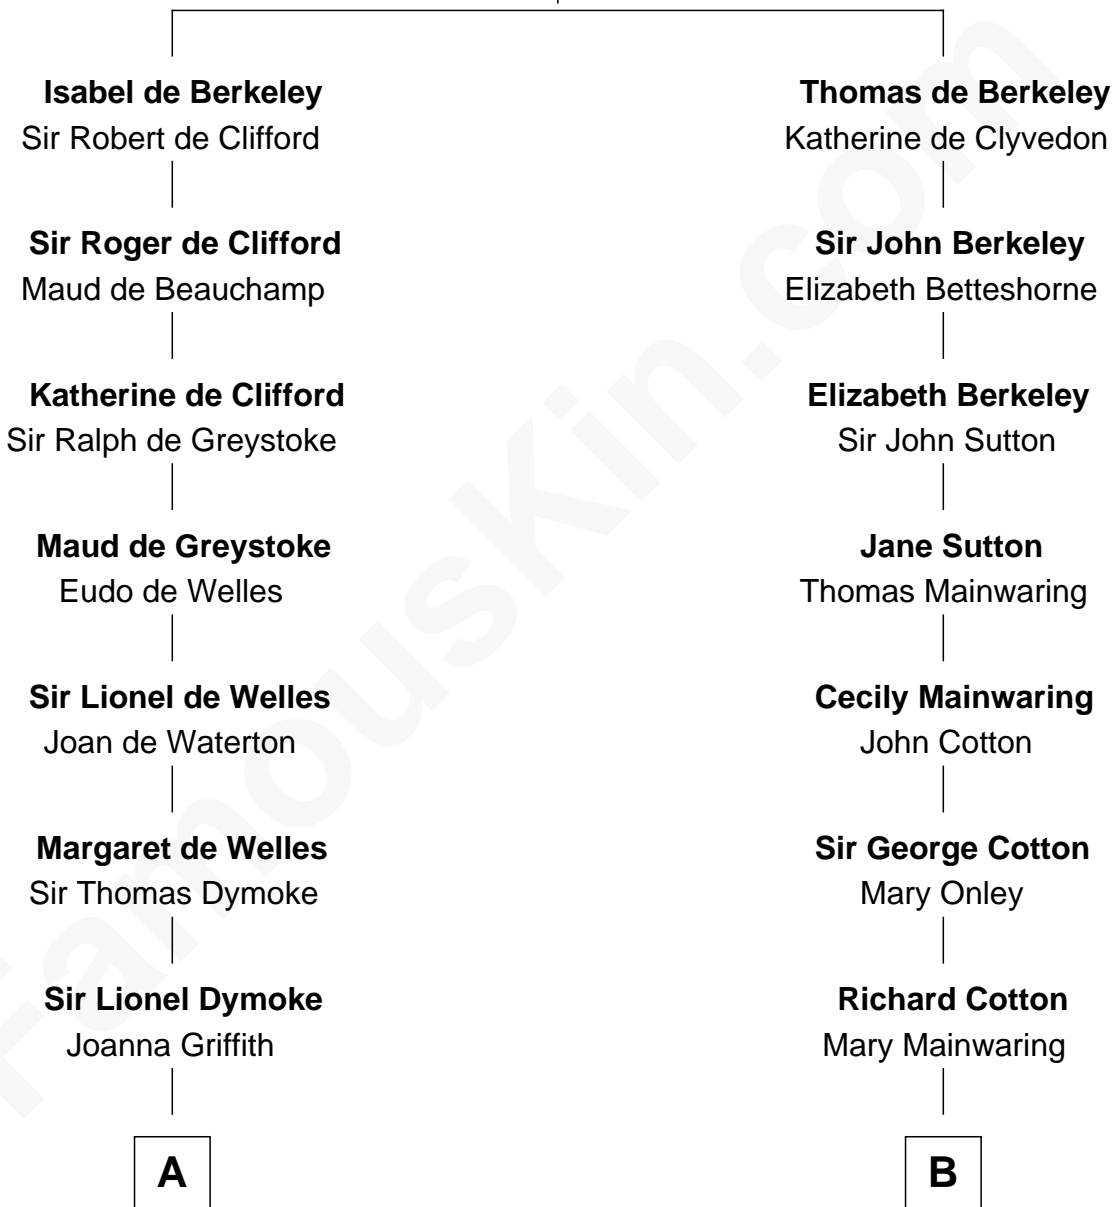

FamousKin.com Relationship Chart of

Robert Frost

Poet and Playwright

16th cousin 3 times removed of

Melvyn Douglas

Movie Actor

Sir Maurice de Berkeley

Eve la Zouche