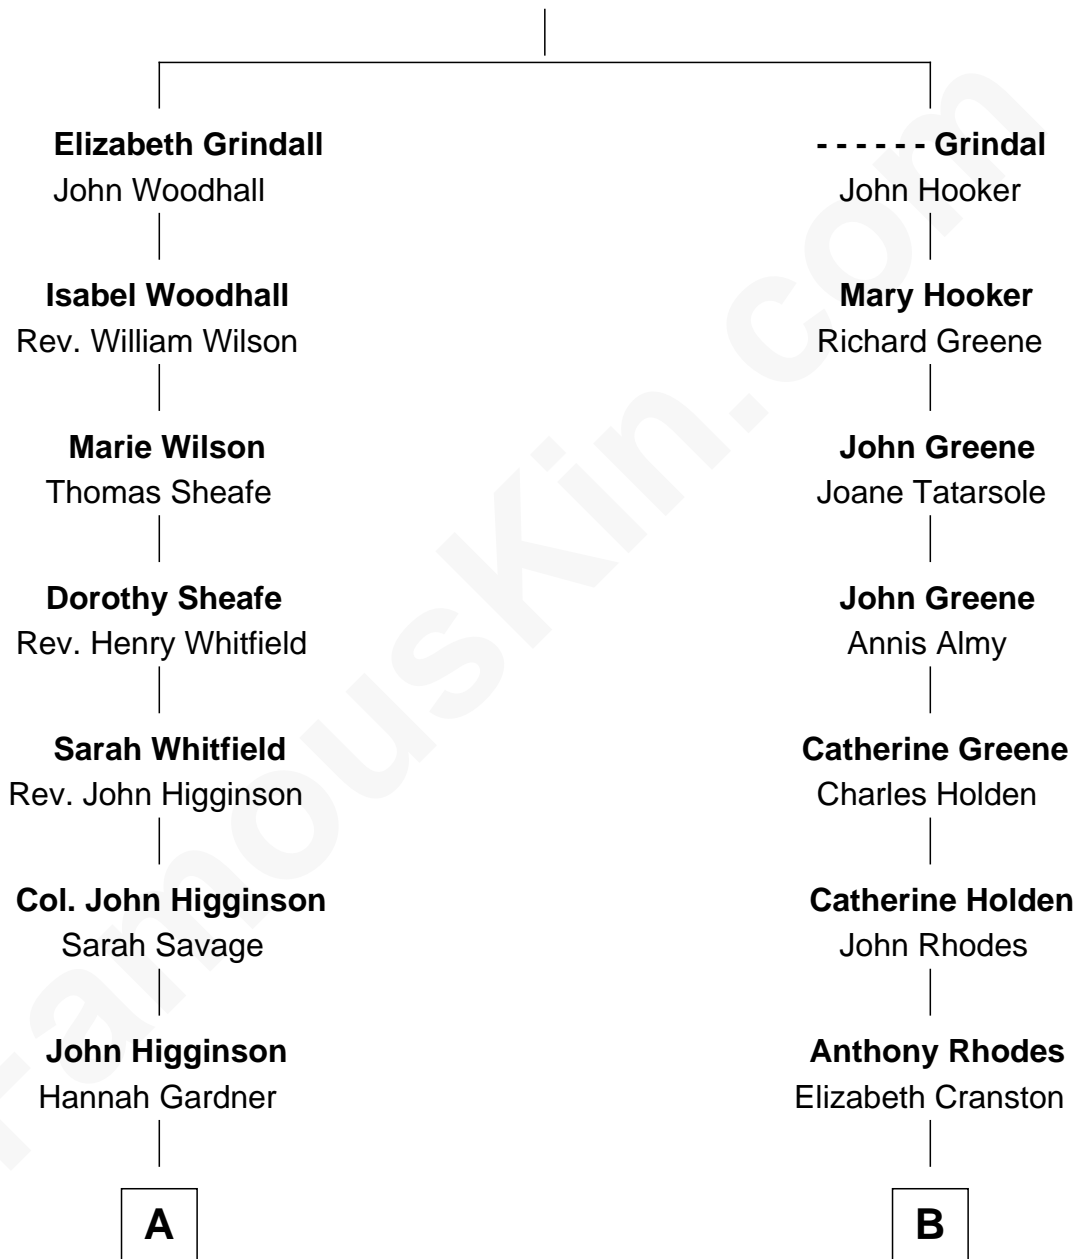

# FamousKin.com Relationship Chart of

**Robert Frost**

*Poet and Playwright*

13th cousin 1 time removed of

**Sarah Palin**

*9th Governor of Alaska*

**William Grindall**

**A**

**Elizabeth Higginson**  
Rev. Benjamin Prescott

**Elizabeth Prescott**  
William Frost

**William Frost**  
Sarah Holt

**Samuel Abbott Frost**  
Mary Blunt

**William Prescott Frost**  
Judith Colcord

**William Prescott Frost**  
Isabella Moodie