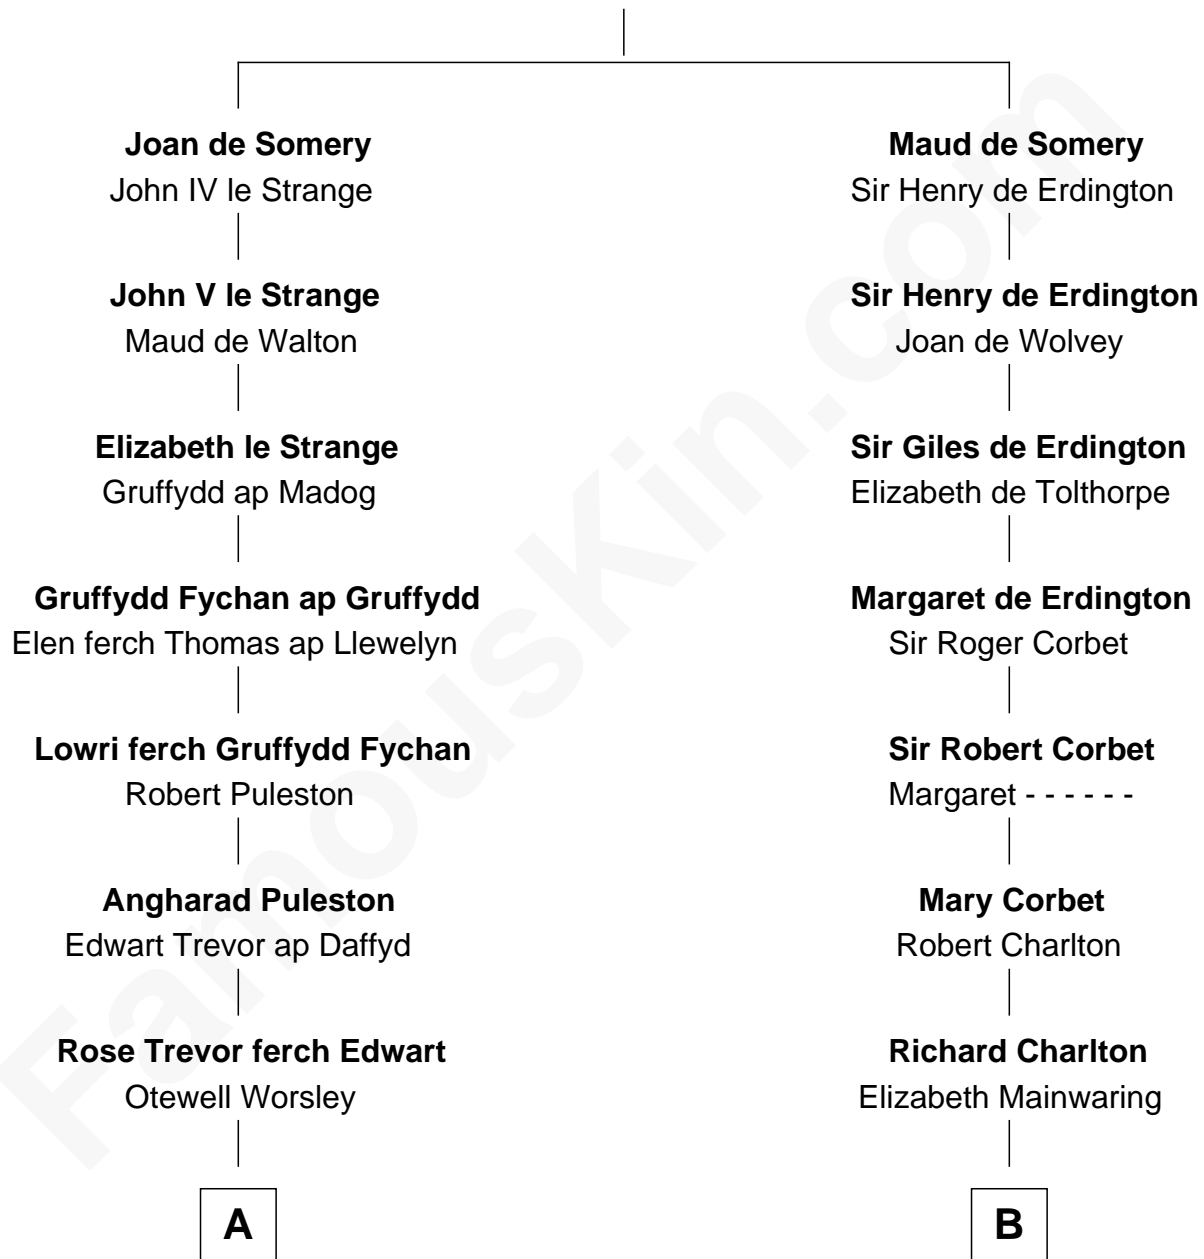

FamousKin.com Relationship Chart of

Robert Frost

Poet and Playwright

20th cousin 1 time removed of

Sarah Palin

9th Governor of Alaska

Sir Roger de Somery

Nichole d'Aubenev

C

Samuel Abbott Frost

Mary Blunt

William Prescott Frost

Judith Colcord

William Prescott Frost

Isabella Moodie

Robert Frost

Charles Richard Heath

Sarah Sheeran

Sarah Palin

9th Governor of Alaska

FamousKin.com