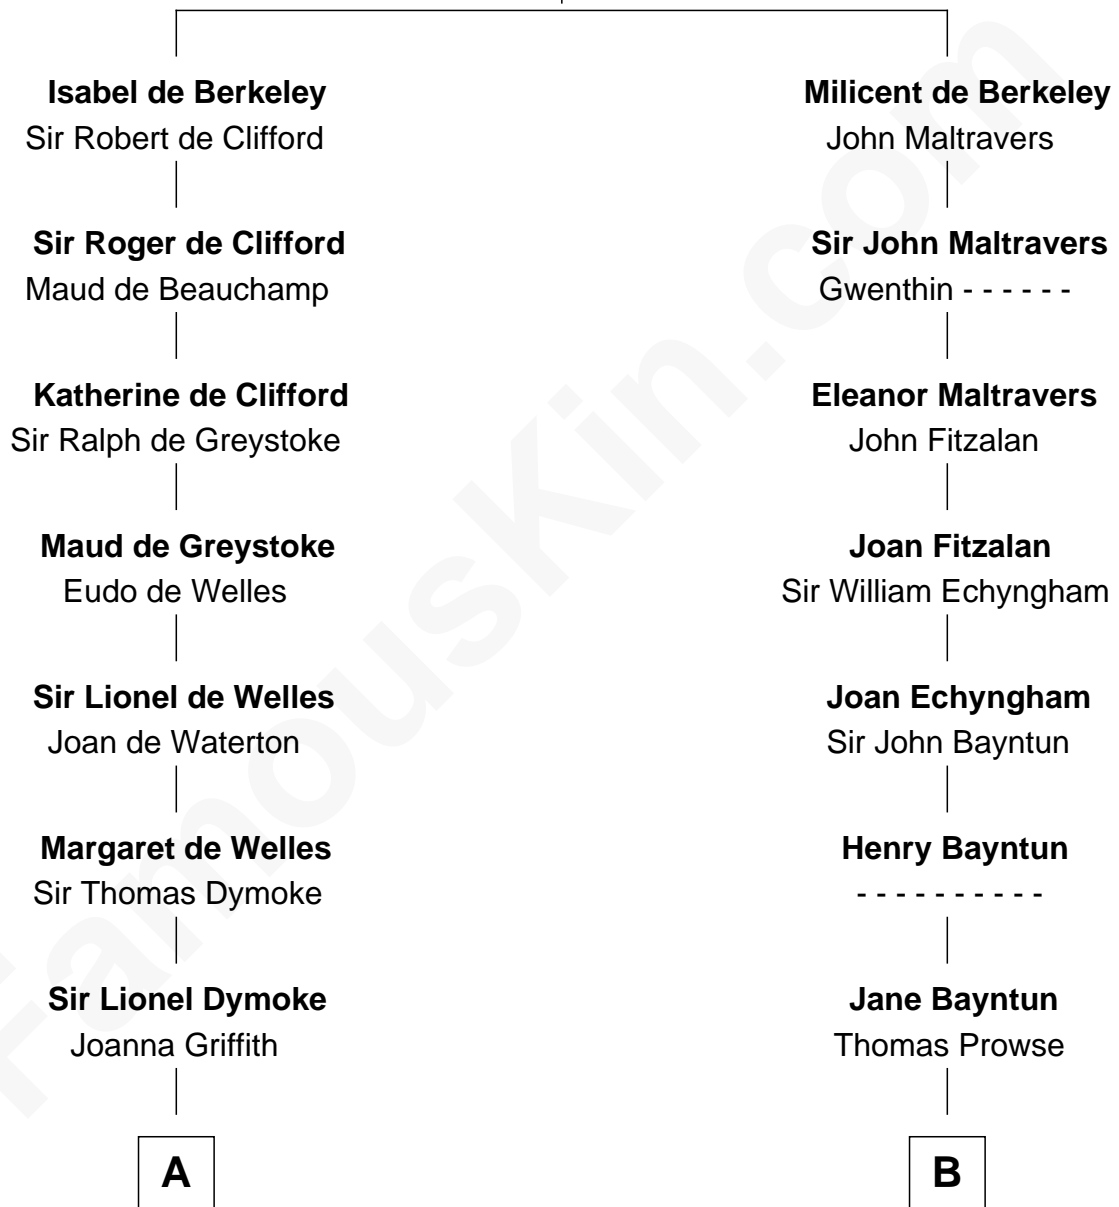

# FamousKin.com Relationship Chart of

**Robert Frost**

*Poet and Playwright*

19th cousin 1 time removed of

**Sarah Palin**

*9th Governor of Alaska*

**Sir Maurice de Berkeley**

Eve la Zouche

**C**

**William Prescott Frost**

Judith Colcord

**William Prescott Frost**

Isabella Moodie

**Robert Frost**

*Poet and Playwright*

**D**

**May Belle Ruddock**

Henry Charles Brandt

**Nellie Marie Brandt**

Charles Francis Heath

**Charles Richard Heath**

Sarah Sheeran

**Sarah Palin**

*9th Governor of Alaska*