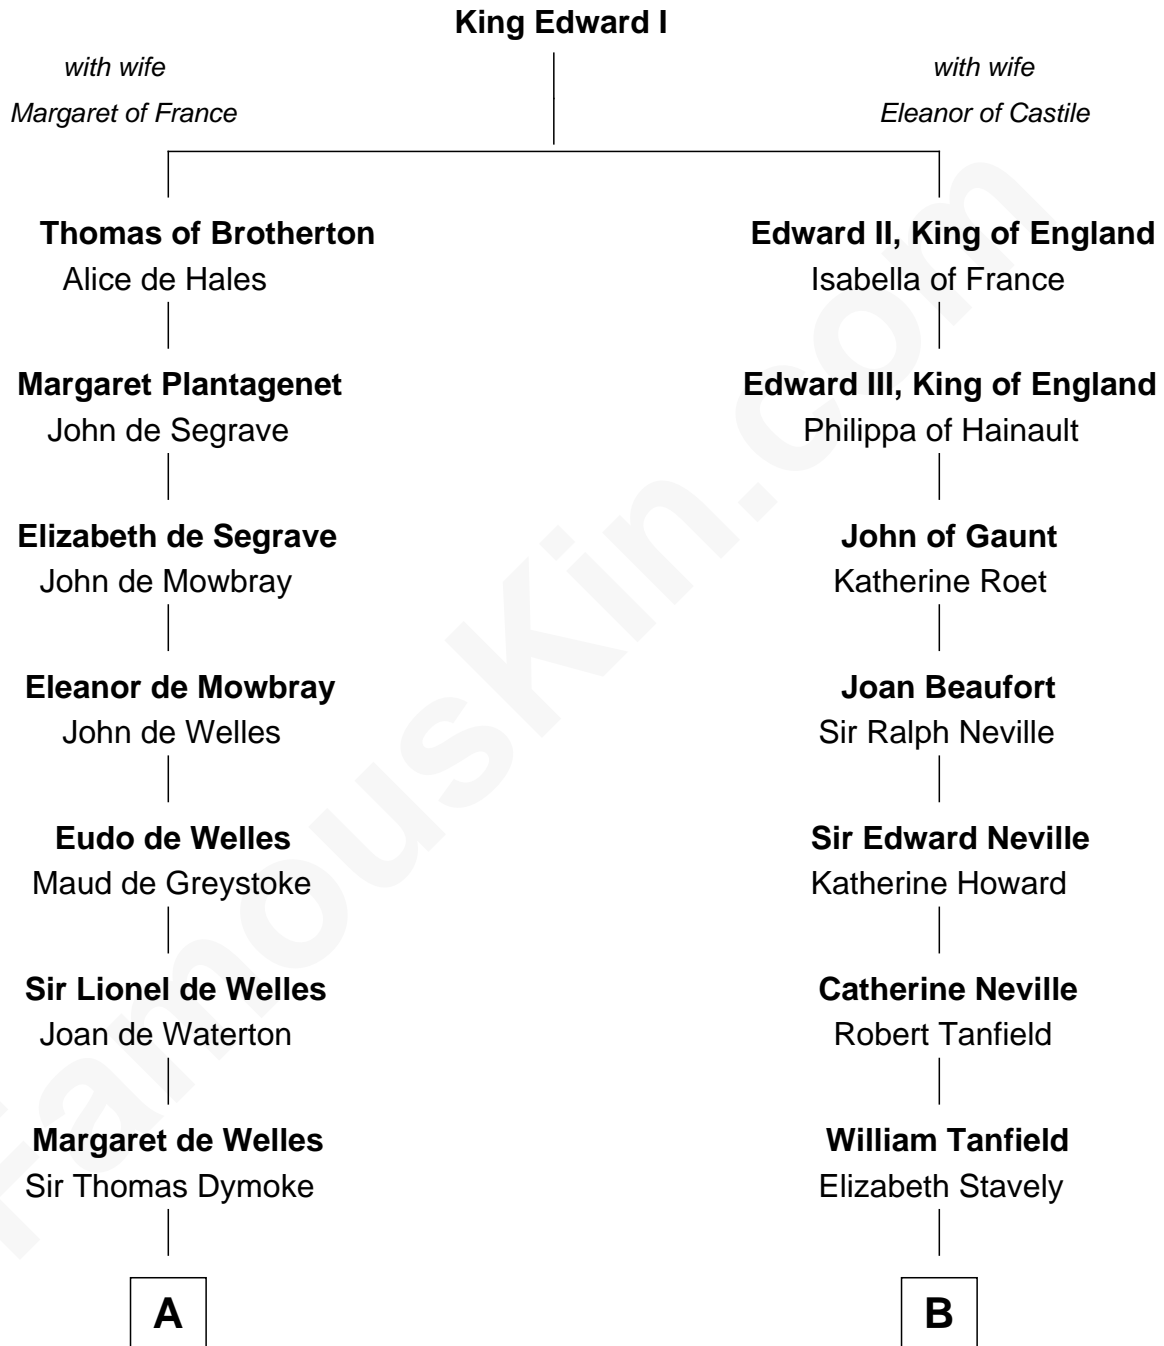

FamousKin.com Relationship Chart of

Robert Frost

Poet and Playwright

15th cousin 5 times removed of

Thomas Jefferson

3rd U.S. President and Signer of the Declaration of Independence

C

—
Samuel Abbott Frost