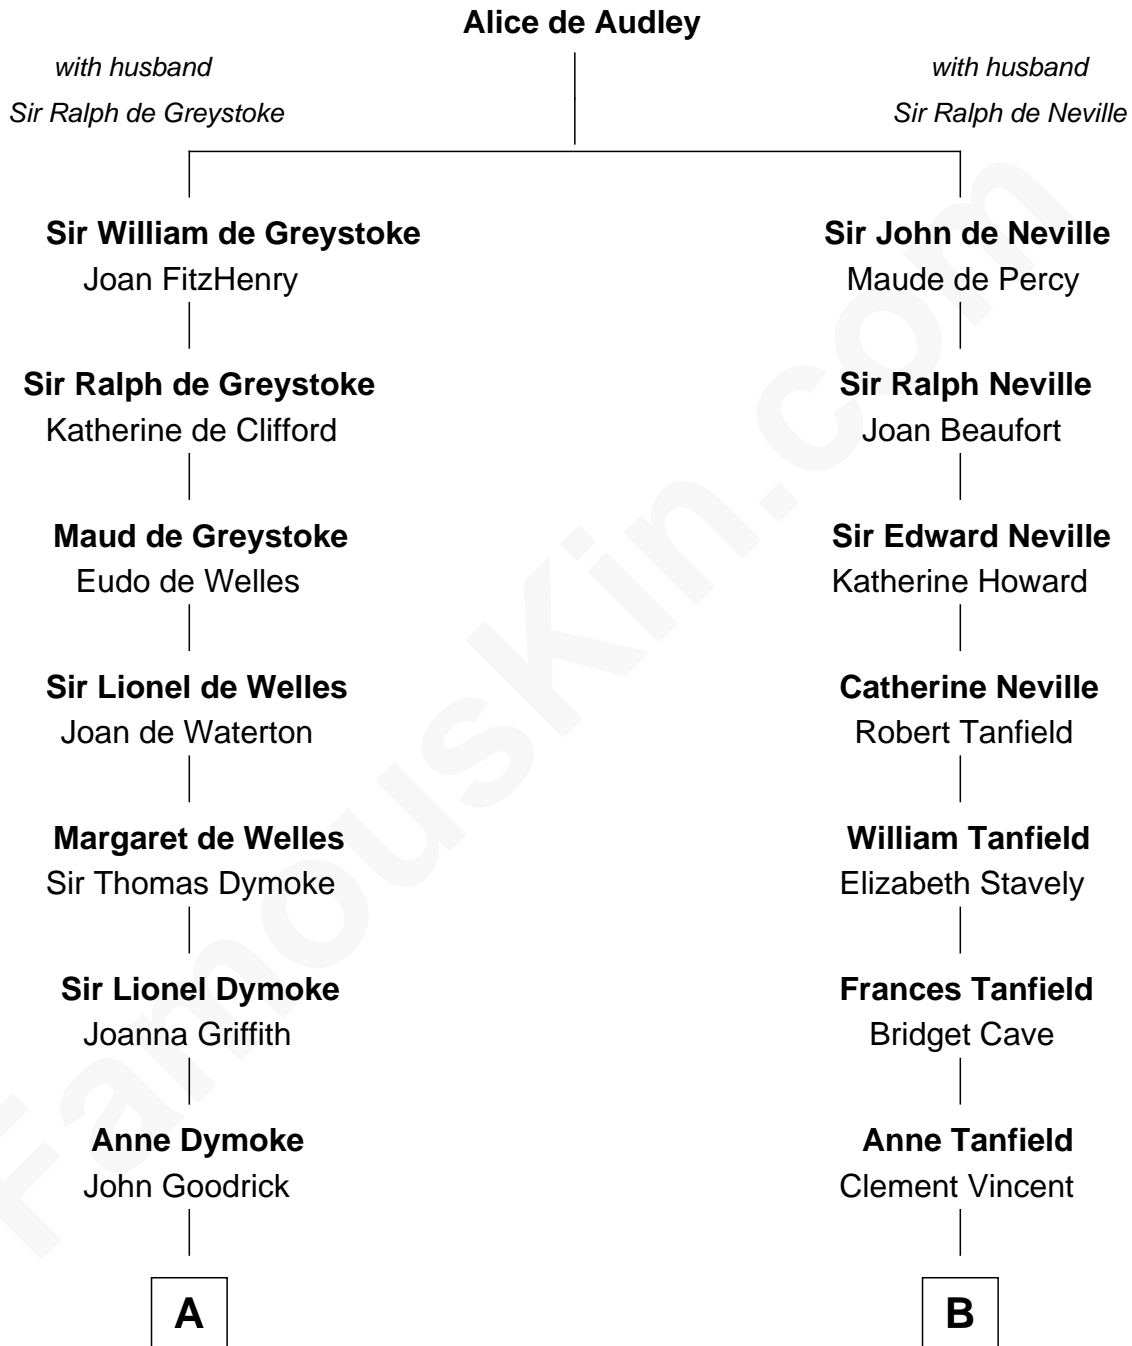

# FamousKin.com Relationship Chart of

**Robert Frost**

*Poet and Playwright*

13th cousin 5 times removed of

**Thomas Jefferson**

*3rd U.S. President and Signer of the Declaration of Independence*

**C**

William Prescott Frost