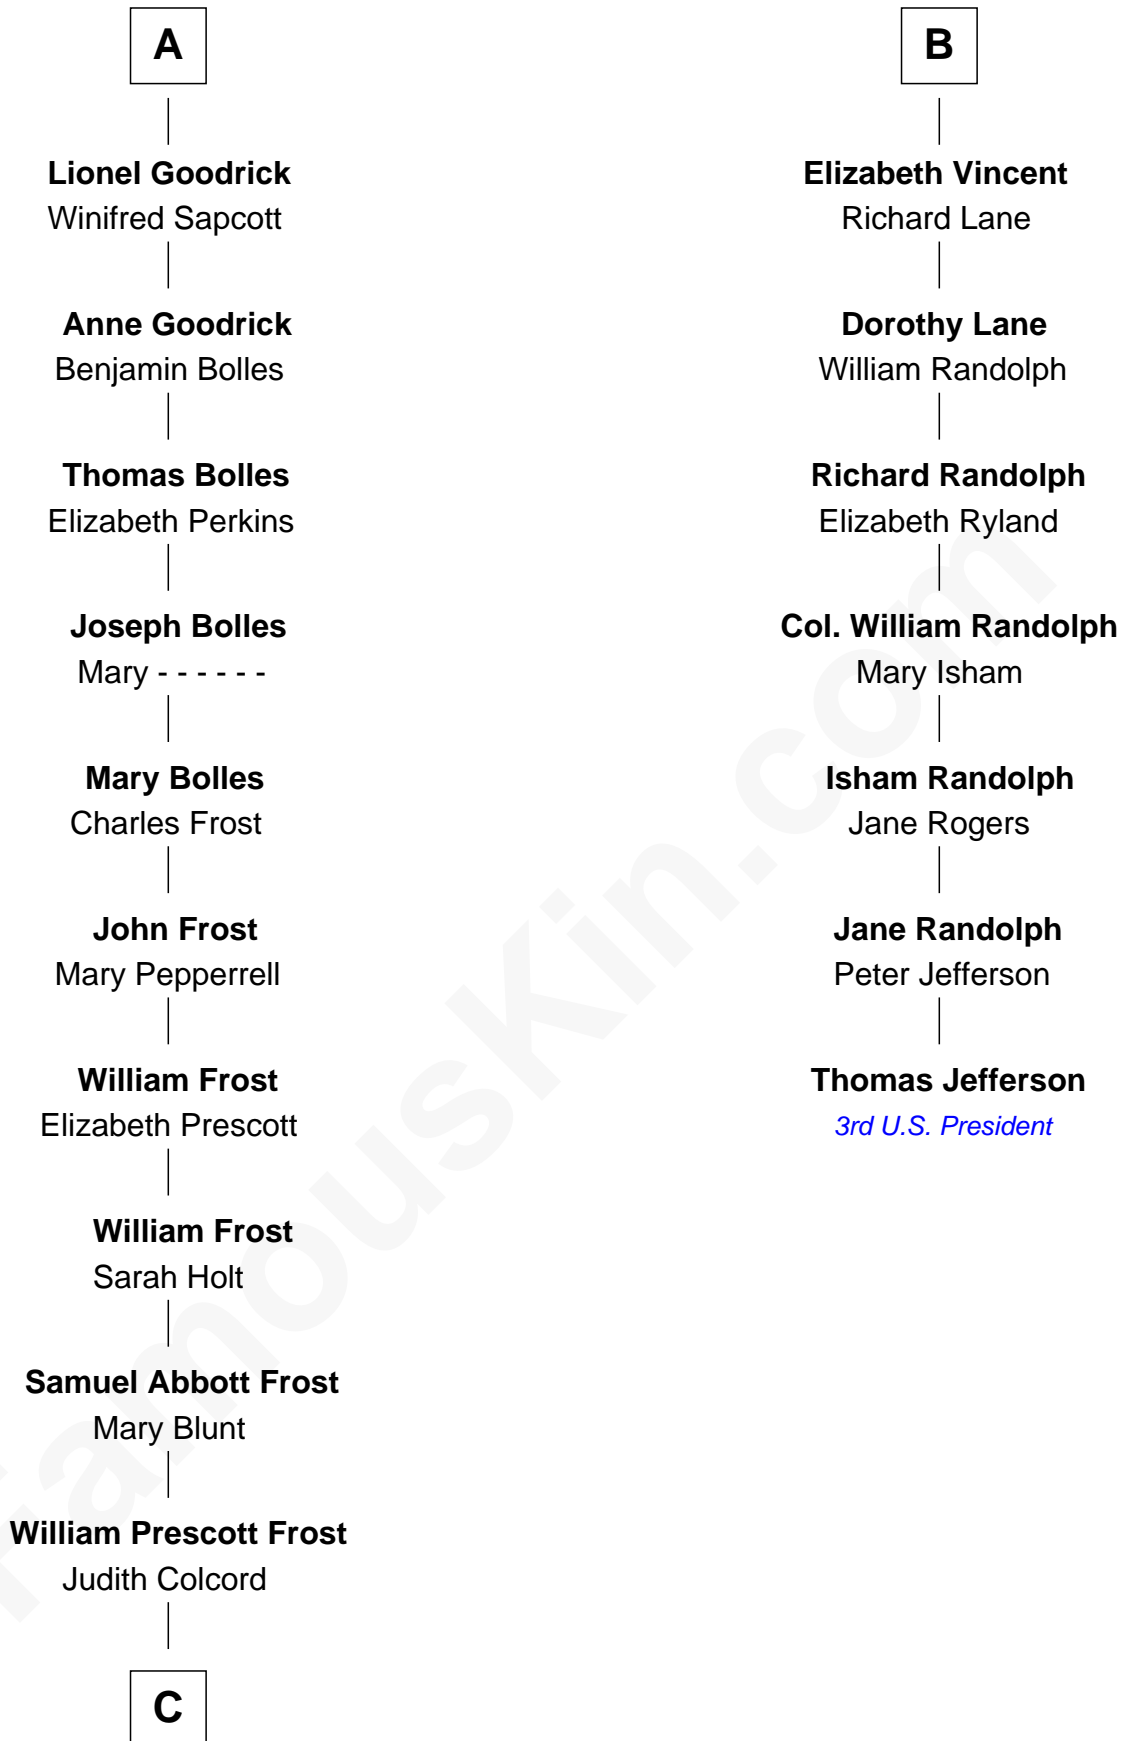

# FamousKin.com Relationship Chart of

**Robert Frost**

*Poet and Playwright*

13th cousin 5 times removed of

**Thomas Jefferson**

*3rd U.S. President and Signer of the Declaration of Independence*

**C**

William Prescott Frost