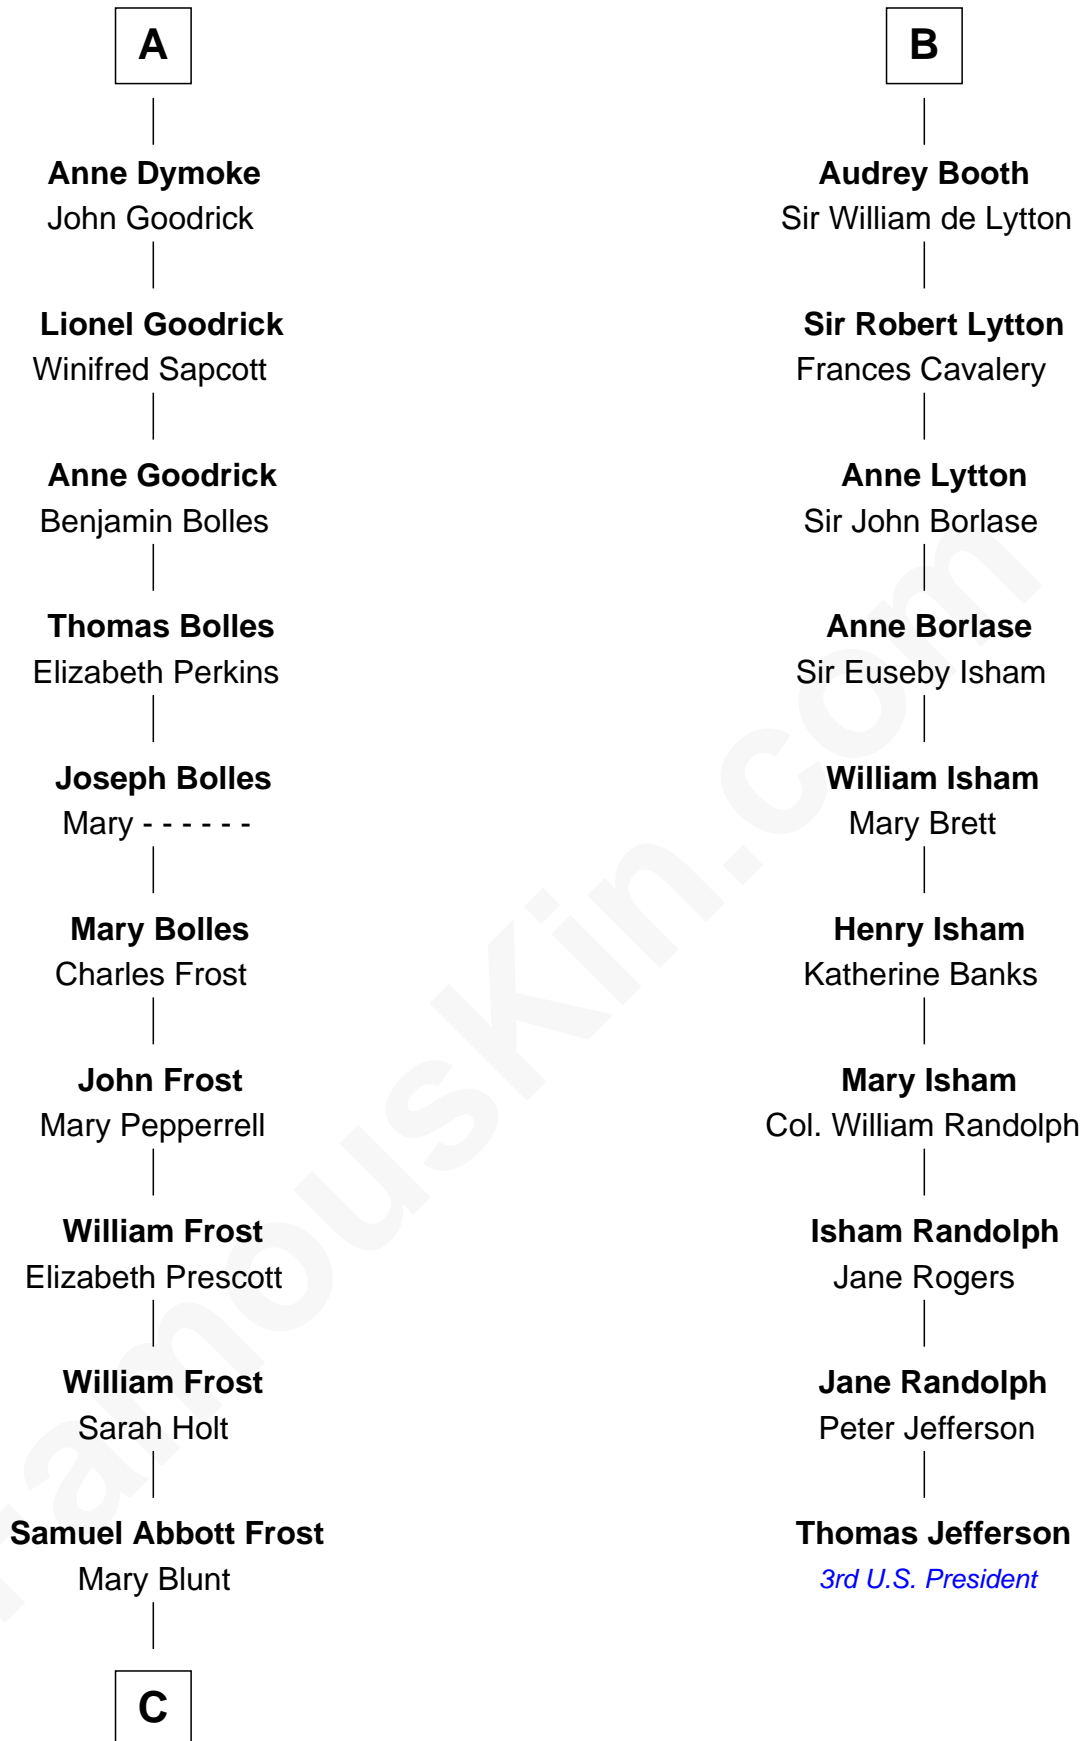

# FamousKin.com Relationship Chart of

**Robert Frost**

*Poet and Playwright*

16th cousin 3 times removed of

**Thomas Jefferson**

*3rd U.S. President and Signer of the Declaration of Independence*

**William de Ros**  
Maude de Vaux

**Sir William de Ros**  
Margery de Badlesmere

**Maud de Roos**  
John de Welles

**John de Welles**  
Eleanor de Mowbray

**Eudo de Welles**  
Maud de Greystoke

**Sir Lionel de Welles**  
Joan de Waterton

**Margaret de Welles**  
Sir Thomas Dymoke

**Sir Lionel Dymoke**  
Joanna Griffith

**A**

**Agnes de Ros**  
Pain de Tibetot

**Sir John de Tibetot**  
Margaret de Badlesmere

**Sir Robert de Tibetot**  
Margaret Deincourt

**Elizabeth de Tibetot**  
Sir Philip le Despencer

**Margery Despencer**  
Sir Roger Wentworth

**Margaret Wentworth**  
Sir William Hopton

**Margaret Hopton**  
Sir Philip Booth

**B**

**C**

William Prescott Frost

Judith Colcord

William Prescott Frost