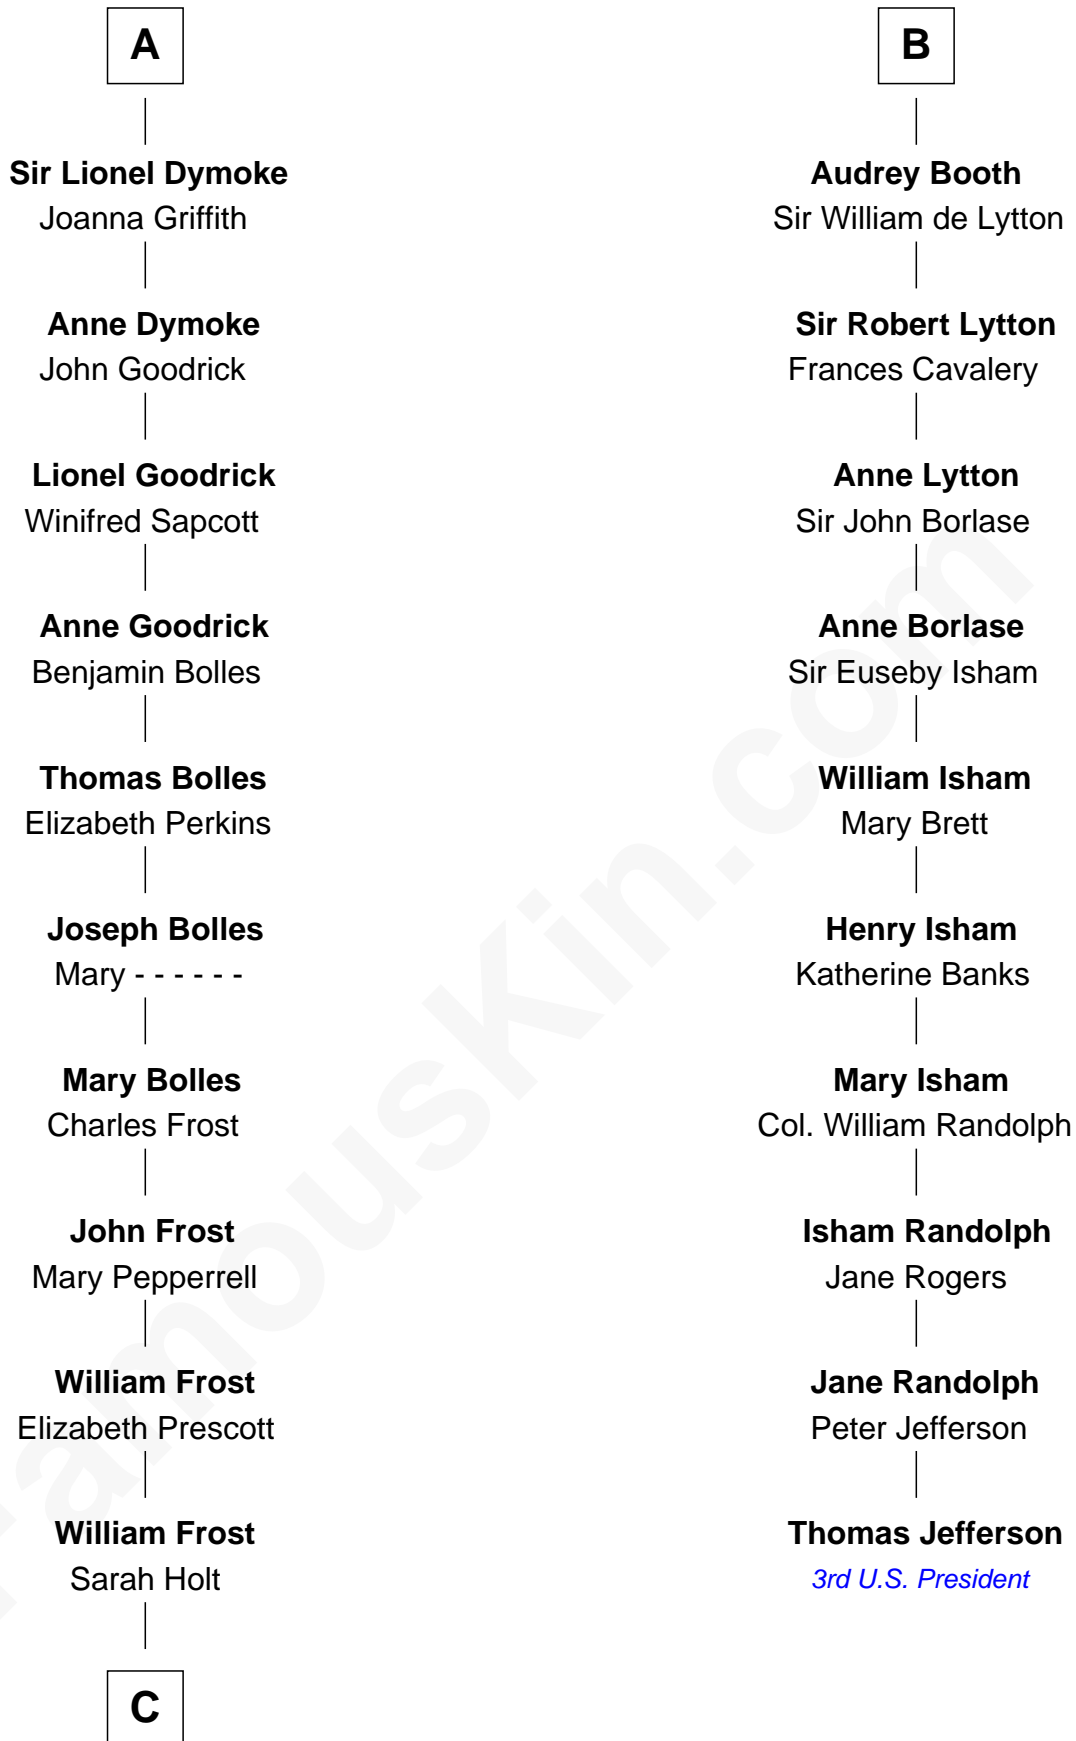

FamousKin.com Relationship Chart of

Robert Frost

Poet and Playwright

16th cousin 4 times removed of

Thomas Jefferson

3rd U.S. President and Signer of the Declaration of Independence

Eudo la Zouche
Milicent de Cantilupe

Eve la Zouche
Sir Maurice de Berkeley

Isabel de Berkeley
Sir Robert de Clifford

Sir Roger de Clifford
Maud de Beauchamp

Katherine de Clifford
Sir Ralph de Greystoke

Maud de Greystoke
Eudo de Welles

Sir Lionel de Welles
Joan de Waterton

Margaret de Welles
Sir Thomas Dymoke

A

Sir William la Zouche
Maud Lovel

Milicent la Zouche
Sir William Deincourt

Margaret Deincourt
Sir Robert de Tibetot

Elizabeth de Tibetot
Sir Philip le Despencer

Margery Despencer
Sir Roger Wentworth

Margaret Wentworth
Sir William Hopton

Margaret Hopton
Sir Philip Booth

B

C

—
Samuel Abbott Frost

Mary Blunt

—
William Prescott Frost

Judith Colcord