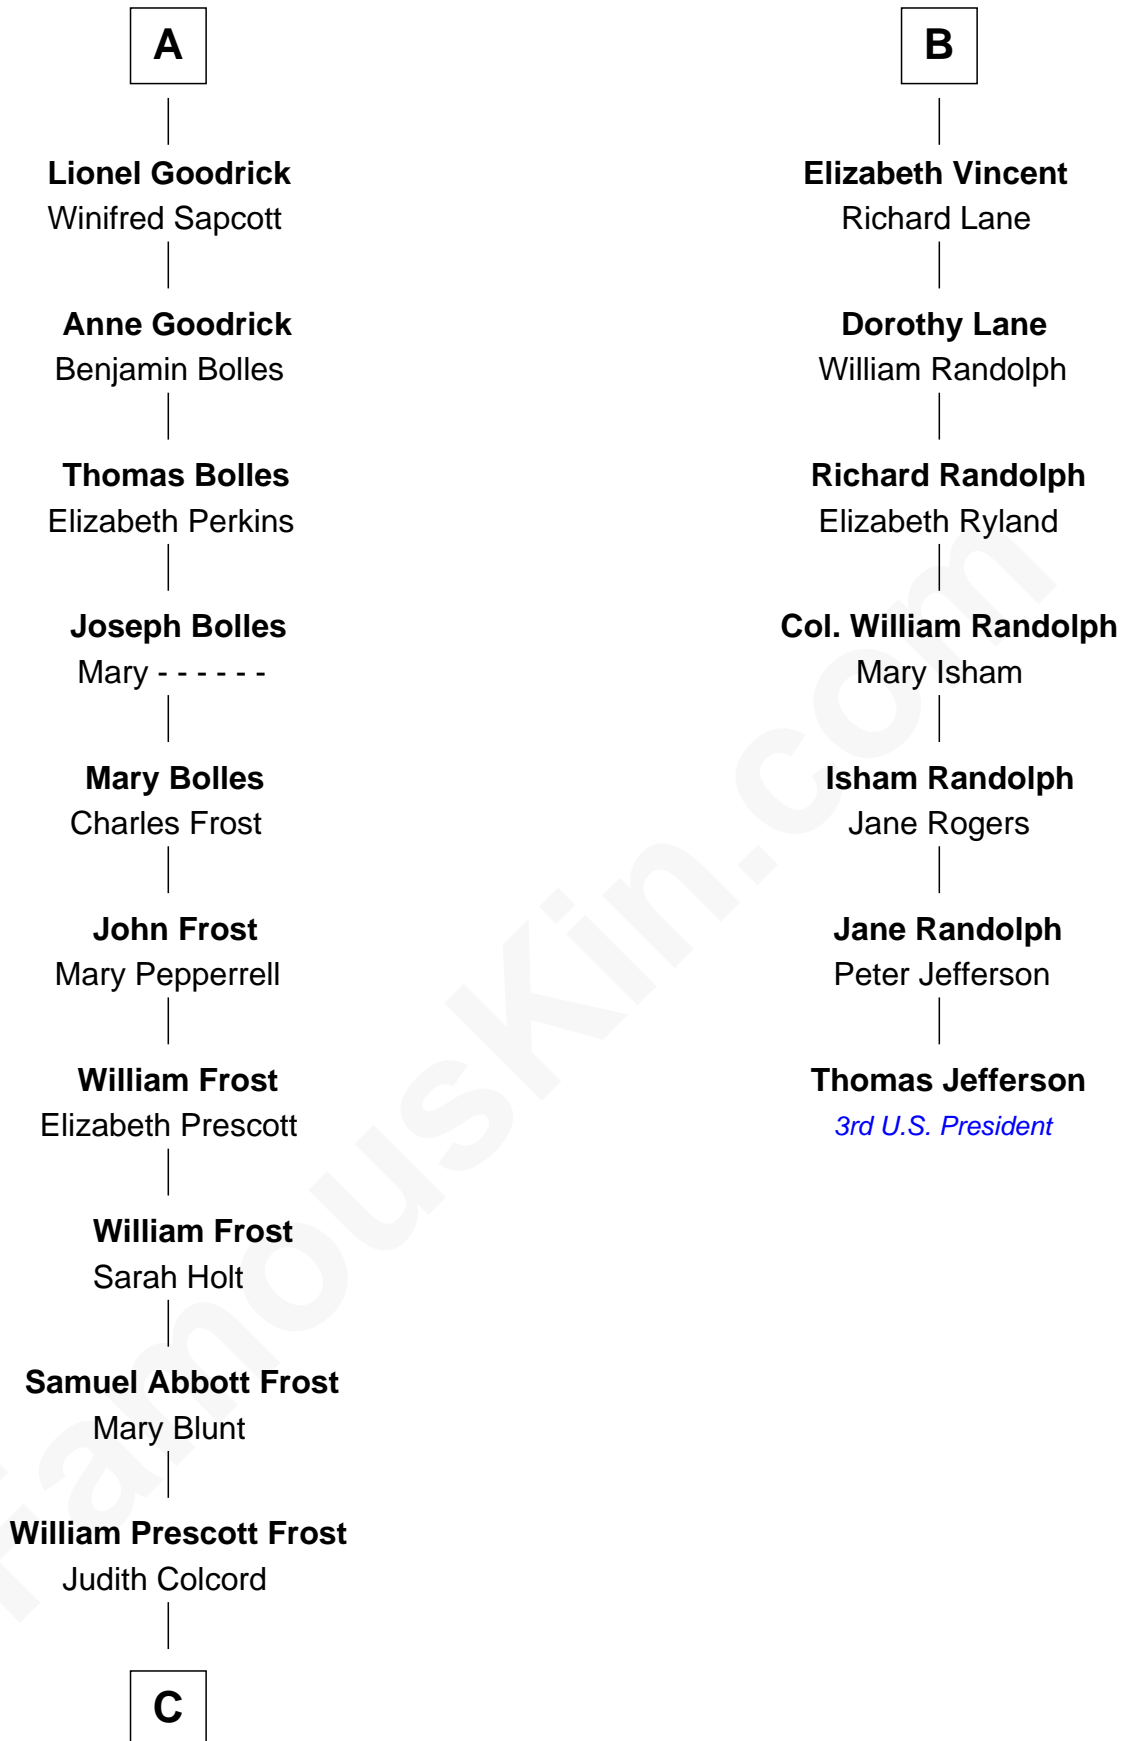

# FamousKin.com Relationship Chart of

**Robert Frost**

*Poet and Playwright*

13th cousin 5 times removed of

**Thomas Jefferson**

*3rd U.S. President and Signer of the Declaration of Independence*

**Sir Henry de Percy**

Idoine de Clifford

**C**

|  
**William Prescott Frost**

Isabella Moodie

|  
**Robert Frost**

*Poet and Playwright*

FamousKin.com