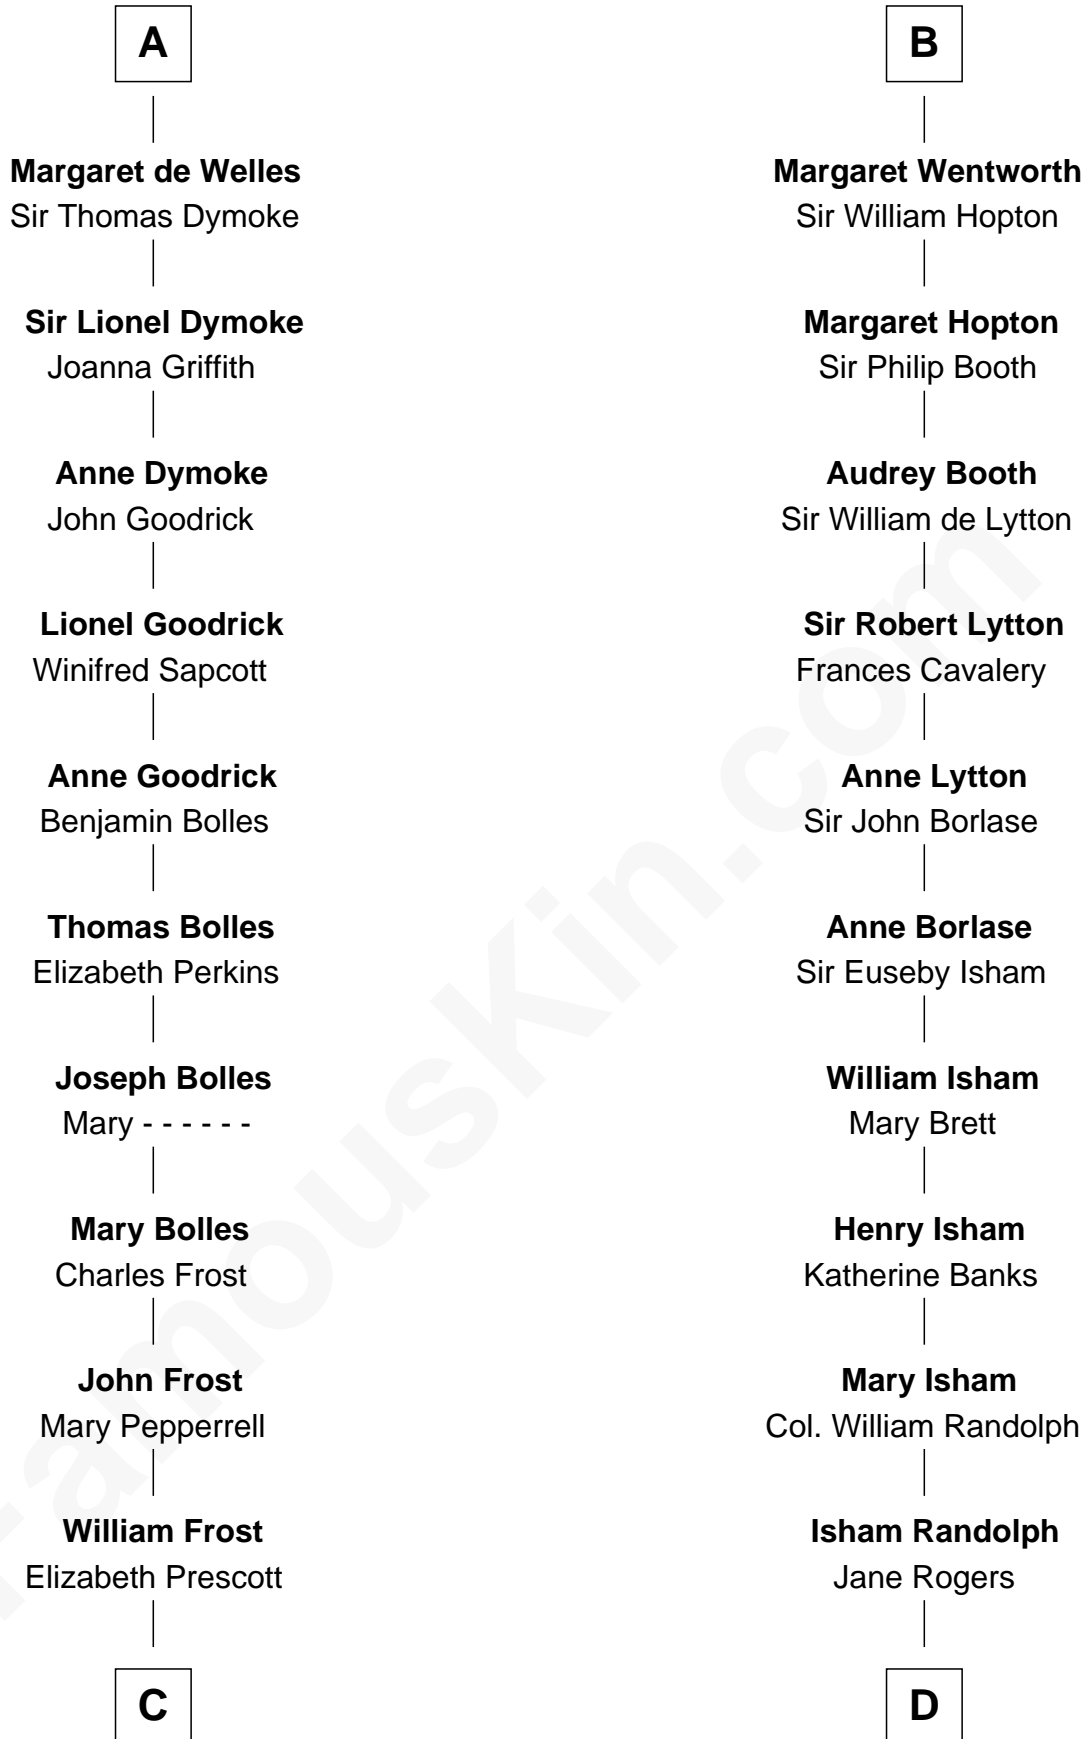

FamousKin.com Relationship Chart of

Robert Frost

Poet and Playwright

18th cousin 3 times removed of

Thomas Jefferson

3rd U.S. President and Signer of the Declaration of Independence

Sir William de Ferrers

*with wife
Margaret de Quincy*

*with wife
Sibyl Marshal*

Joan de Ferrers
Sir Thomas de Berkeley

Isabel de Ferrers
Sir Reynold de Mohun

Sir Maurice de Berkeley
Eve la Zouche

Isabel de Mohun
Sir Edmund Deincourt

Isabel de Berkeley
Sir Robert de Clifford

John Deincourt

Sir Roger de Clifford
Maud de Beauchamp

Sir William Deincourt
Milicent la Zouche

Katherine de Clifford
Sir Ralph de Greystoke

Margaret Deincourt
Sir Robert de Tibetot

Maud de Greystoke
Eudo de Welles

Elizabeth de Tibetot
Sir Philip le Despencer

Sir Lionel de Welles
Joan de Waterton

Margery Despencer
Sir Roger Wentworth

A

B

FamousKin.com