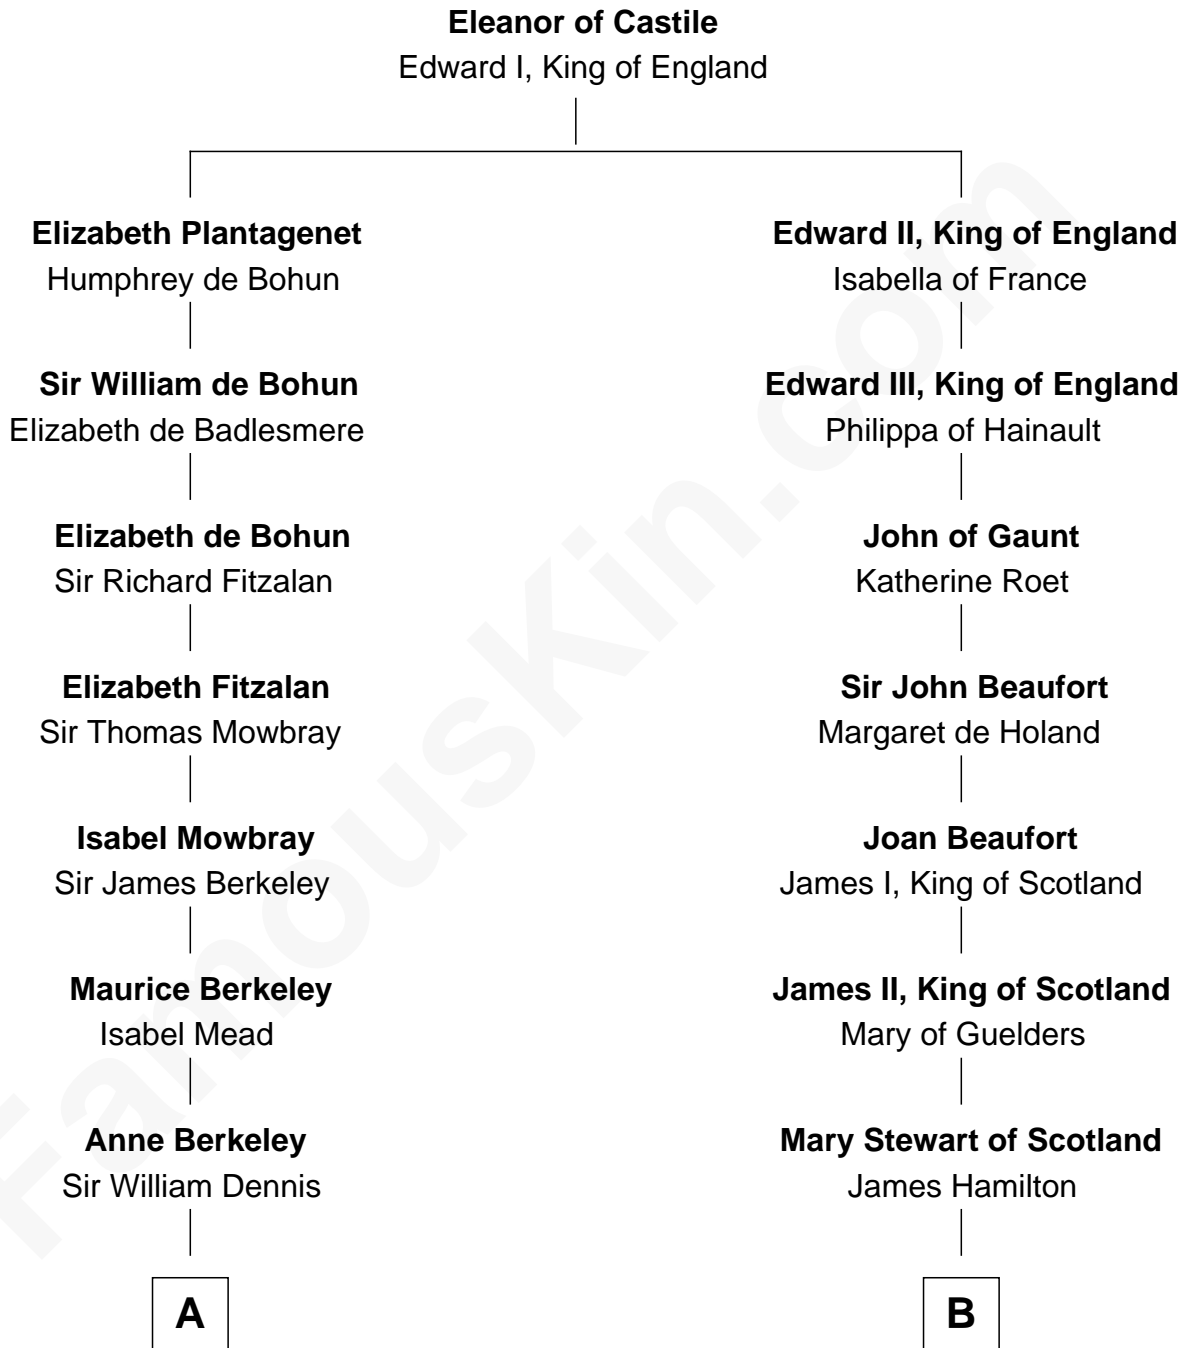

FamousKin.com Relationship Chart of

Robert Frost

Poet and Playwright

17th cousin 3 times removed of

Alexander Hamilton

1st U.S. Secretary of the Treasury

C

—
Samuel Abbott Frost