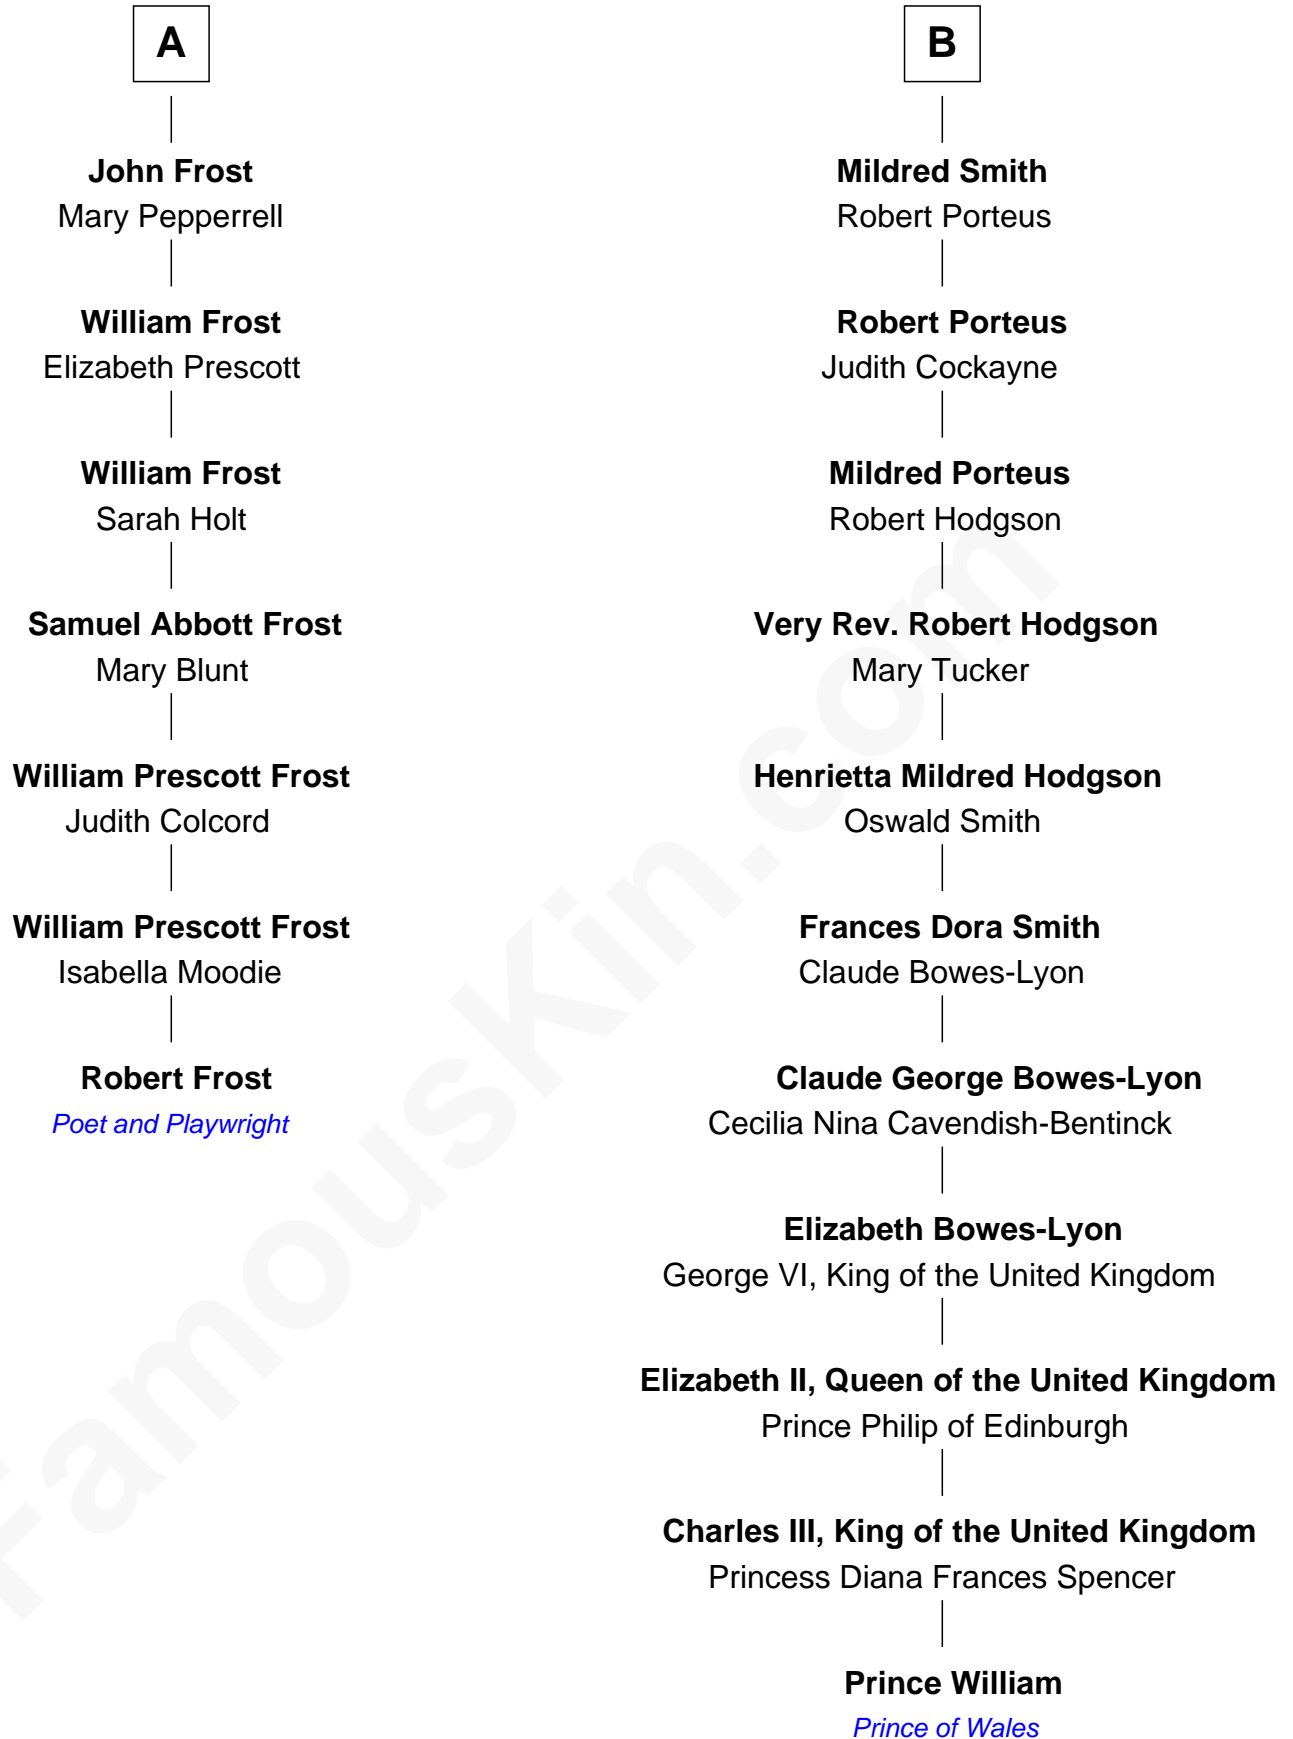

FamousKin.com Relationship Chart of

Robert Frost

Poet and Playwright

13th cousin 4 times removed of

Prince William

Prince of Wales

Sir Thomas Dymoke

Margaret de Welles

William photo by [InSapphoWeTrust](#) (CC BY-SA 2.0)