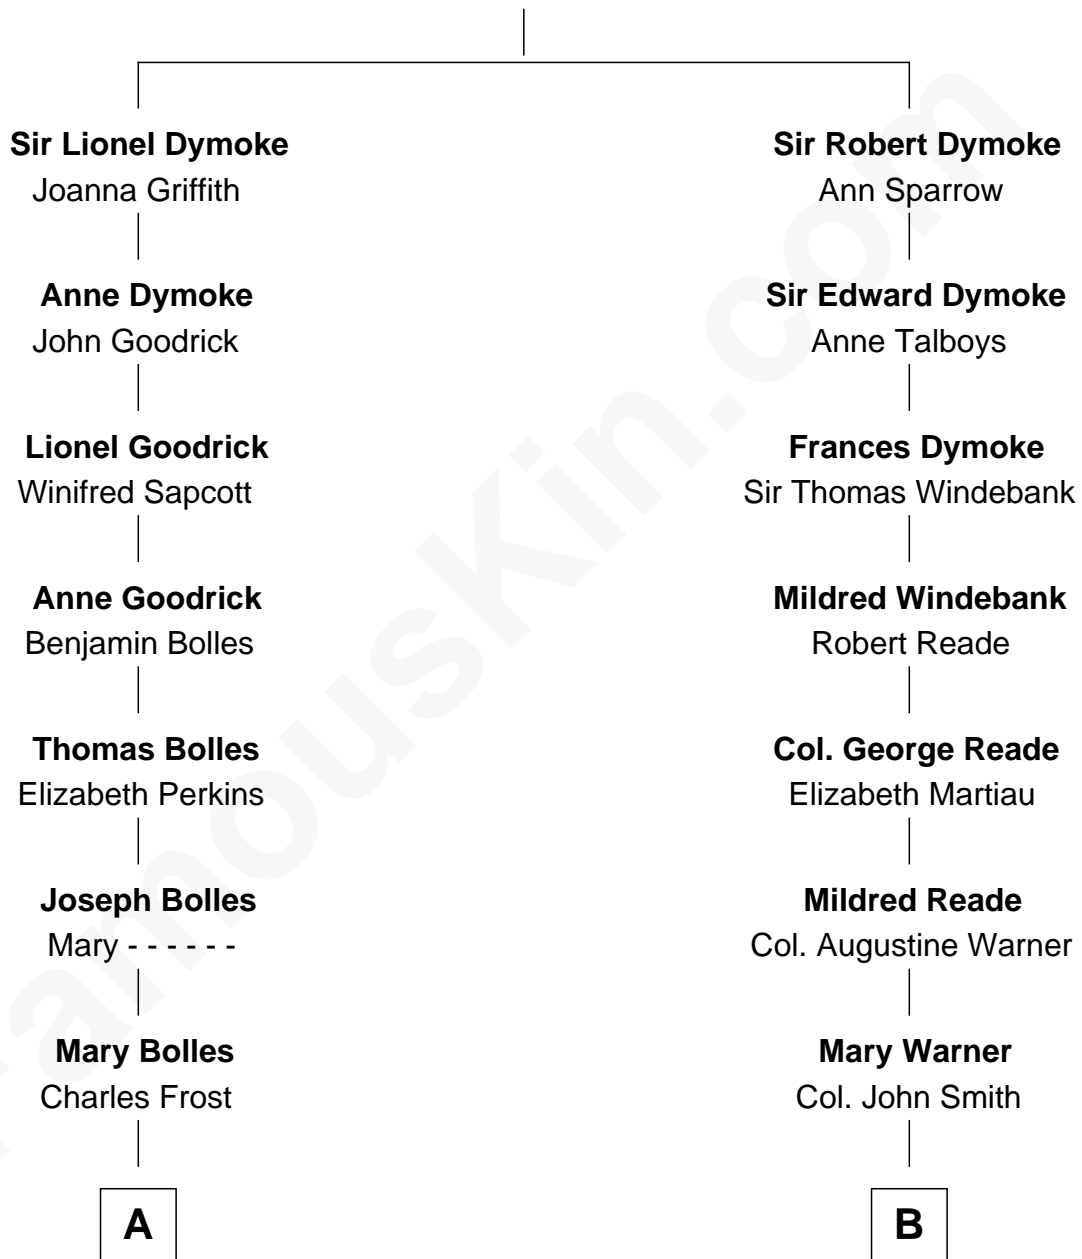

FamousKin.com Relationship Chart of

Robert Frost

Poet and Playwright

13th cousin 4 times removed of

Prince William

Prince of Wales

Sir Thomas Dymoke

Margaret de Welles

William photo by [InSapphoWeTrust](#) (CC BY-SA 2.0)