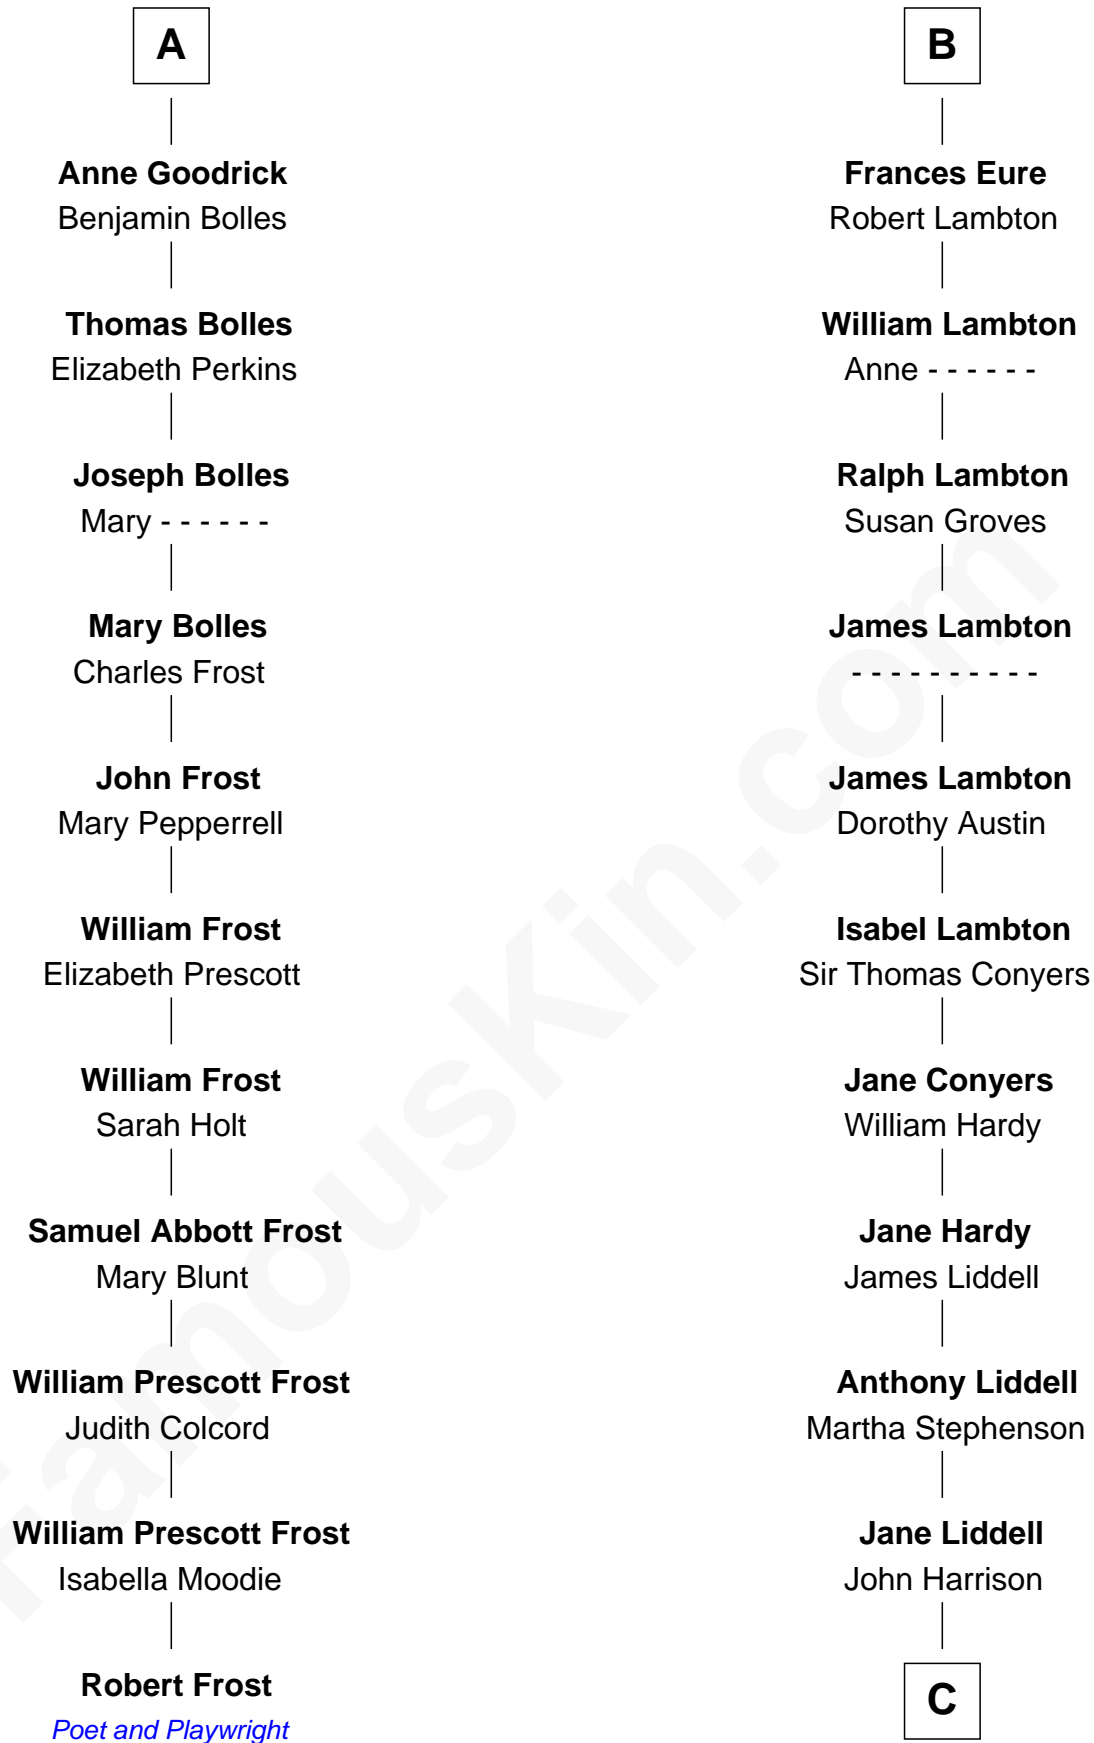

# FamousKin.com Relationship Chart of

**Robert Frost**

*Poet and Playwright*

17th cousin 4 times removed of

**Catherine Middleton**

*Princess of Wales*

**C**

**John Harrison**

Jane Hill

**Thomas Harrison**

Elizabeth Mary Temple

**Dorothy Harrison**

Ronald John James Goldsmith

**Carole Elizabeth Goldsmith**

Michael Francis Middleton

**Catherine Middleton**

*Princess of Wales*