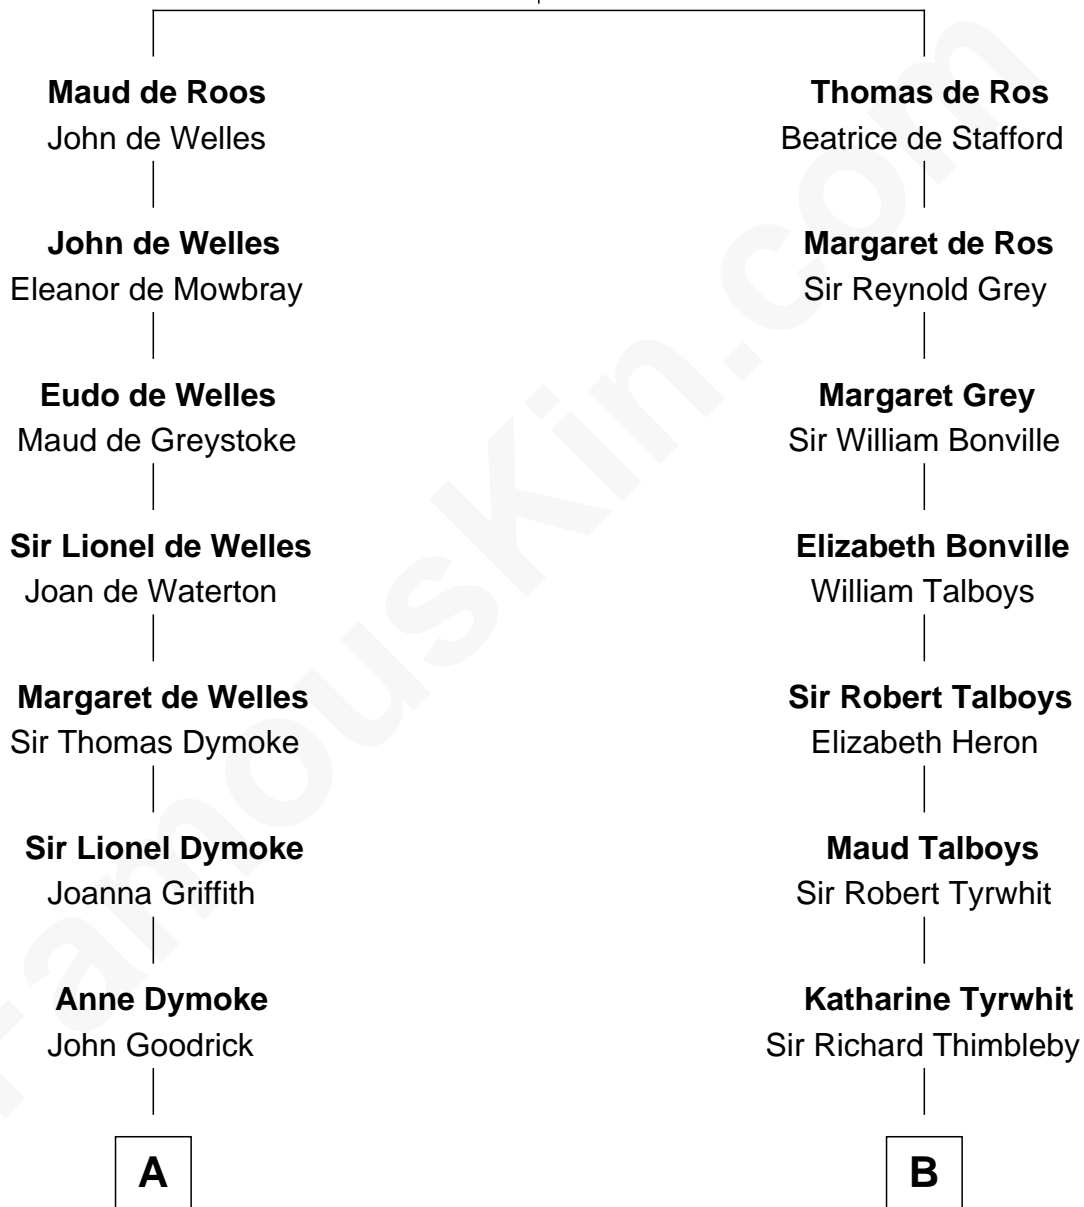

FamousKin.com Relationship Chart of

Robert Frost

Poet and Playwright

16th cousin 2 times removed of

William Rufus Day

36th U.S. Secretary of State

Sir William de Ros
Margery de Badlesmere

C