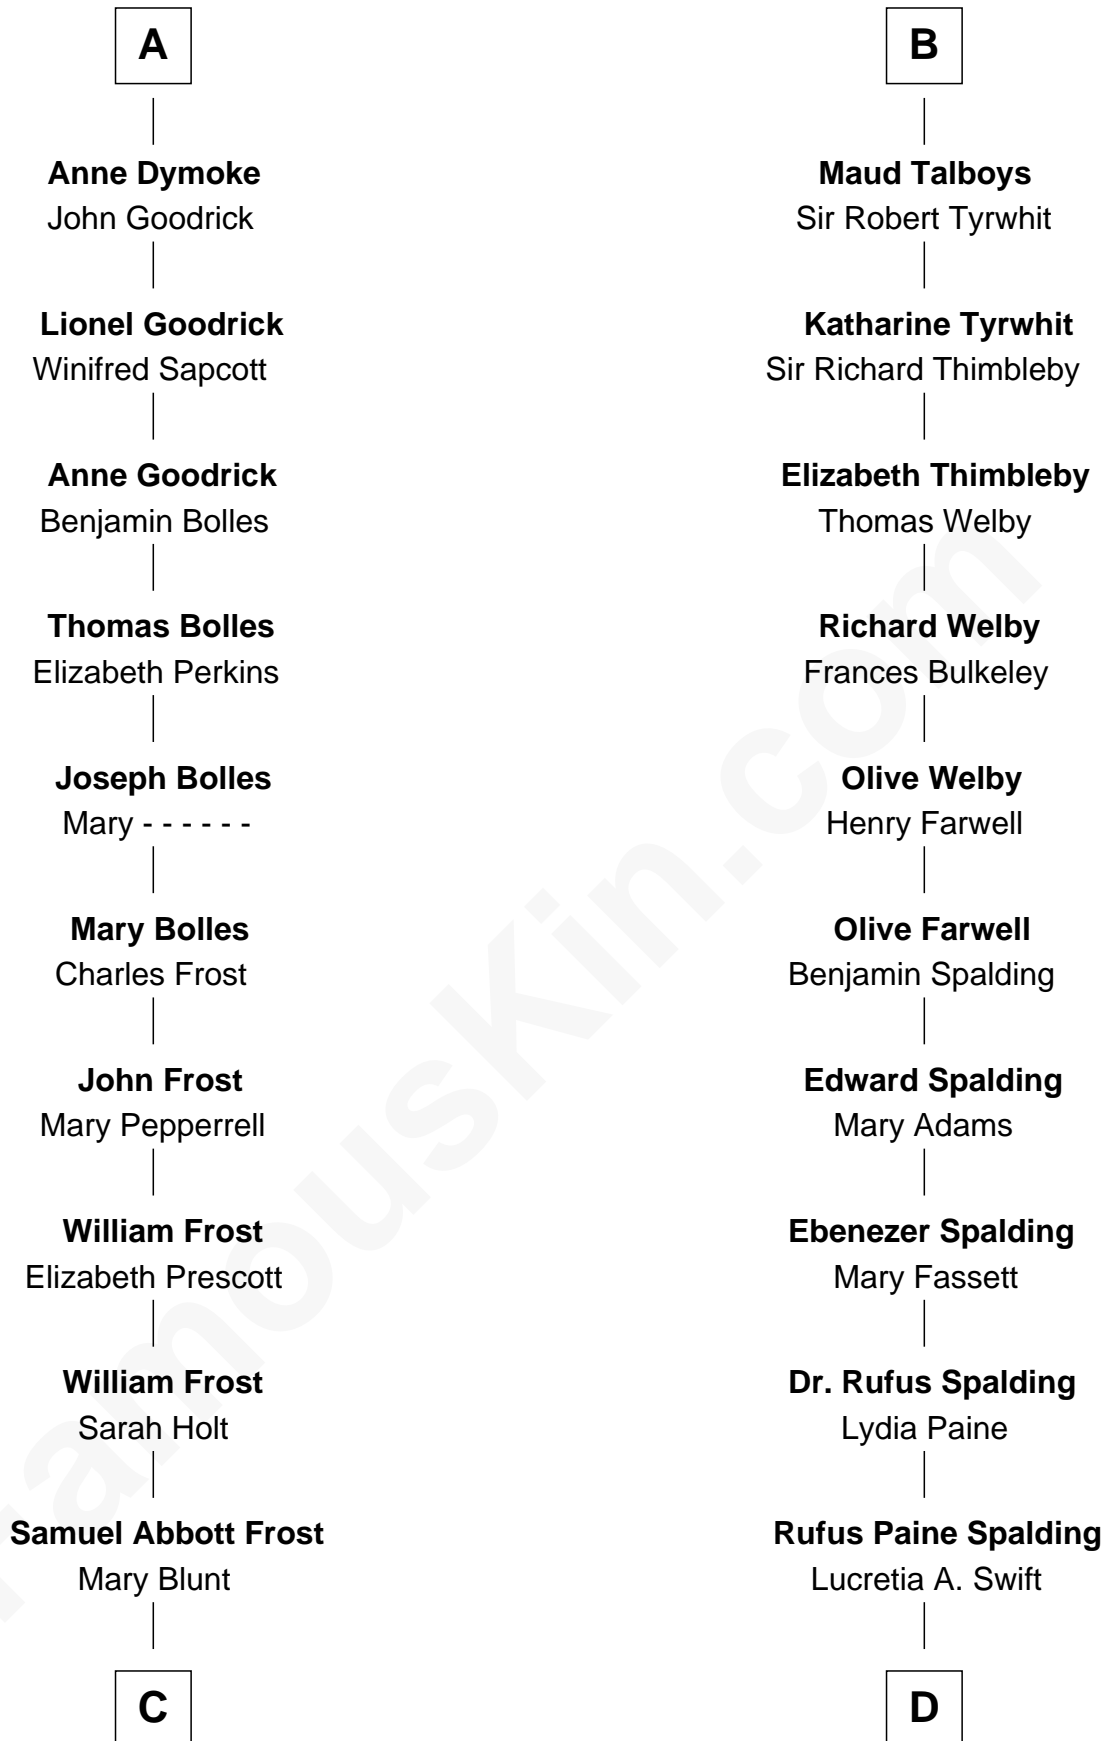

FamousKin.com Relationship Chart of

Robert Frost

Poet and Playwright

18th cousin 1 time removed of

William Rufus Day

36th U.S. Secretary of State

Sir Hugh I de Audley

Iseult de Mortimer