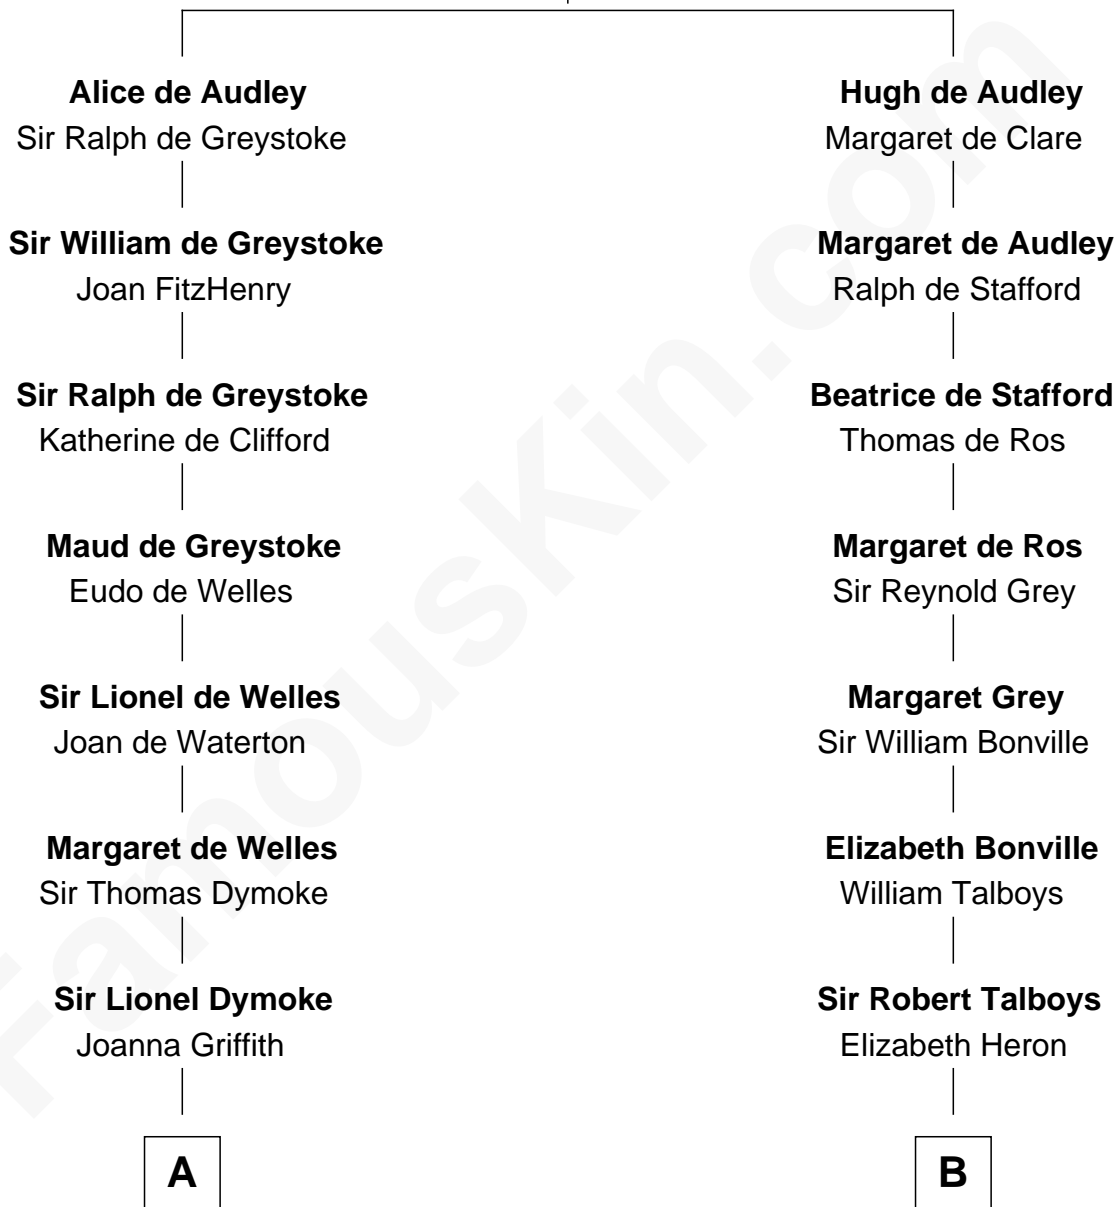

FamousKin.com Relationship Chart of

Robert Frost

Poet and Playwright

18th cousin 1 time removed of

William Rufus Day

36th U.S. Secretary of State

Sir Hugh I de Audley

Iseult de Mortimer