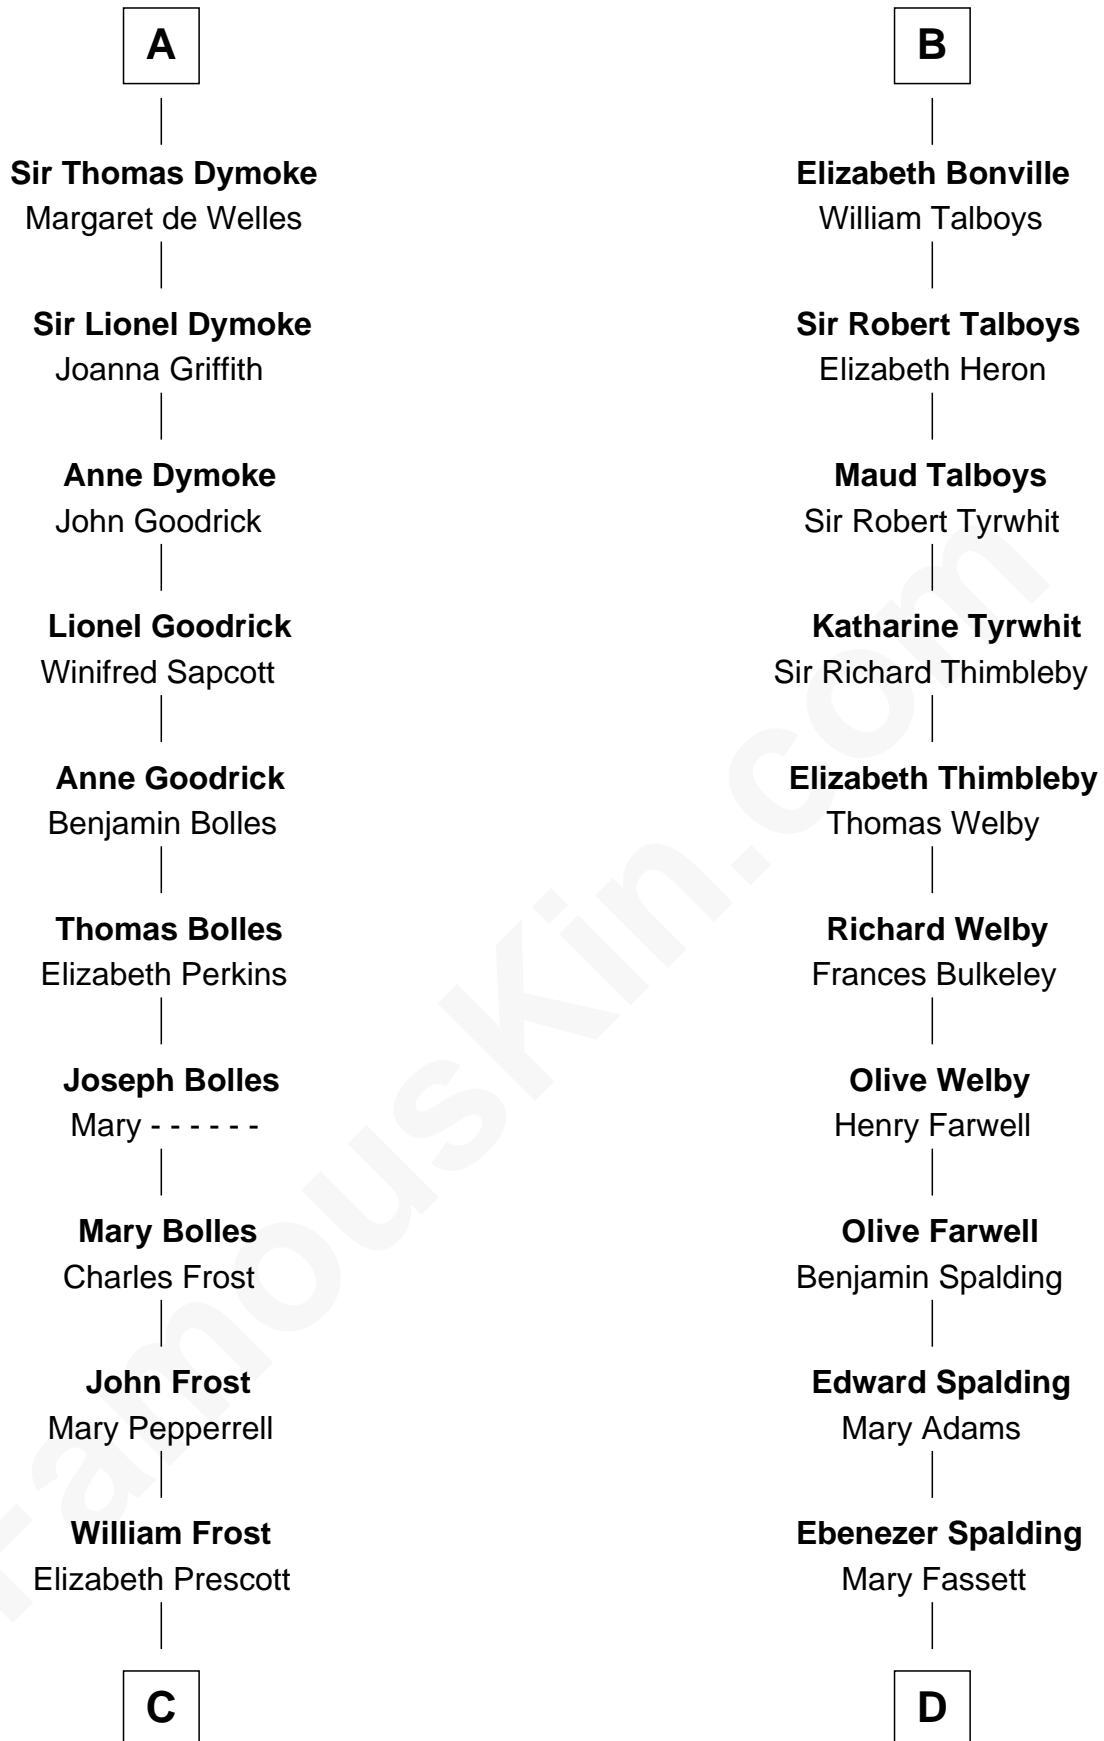

# FamousKin.com Relationship Chart of

**Robert Frost**

*Poet and Playwright*

20th cousin 1 time removed of

**William Rufus Day**

*36th U.S. Secretary of State*

**C**

**William Frost**

Sarah Holt

**Samuel Abbott Frost**

Mary Blunt

**William Prescott Frost**

Judith Colcord

**William Prescott Frost**

Isabella Moodie

**Robert Frost**