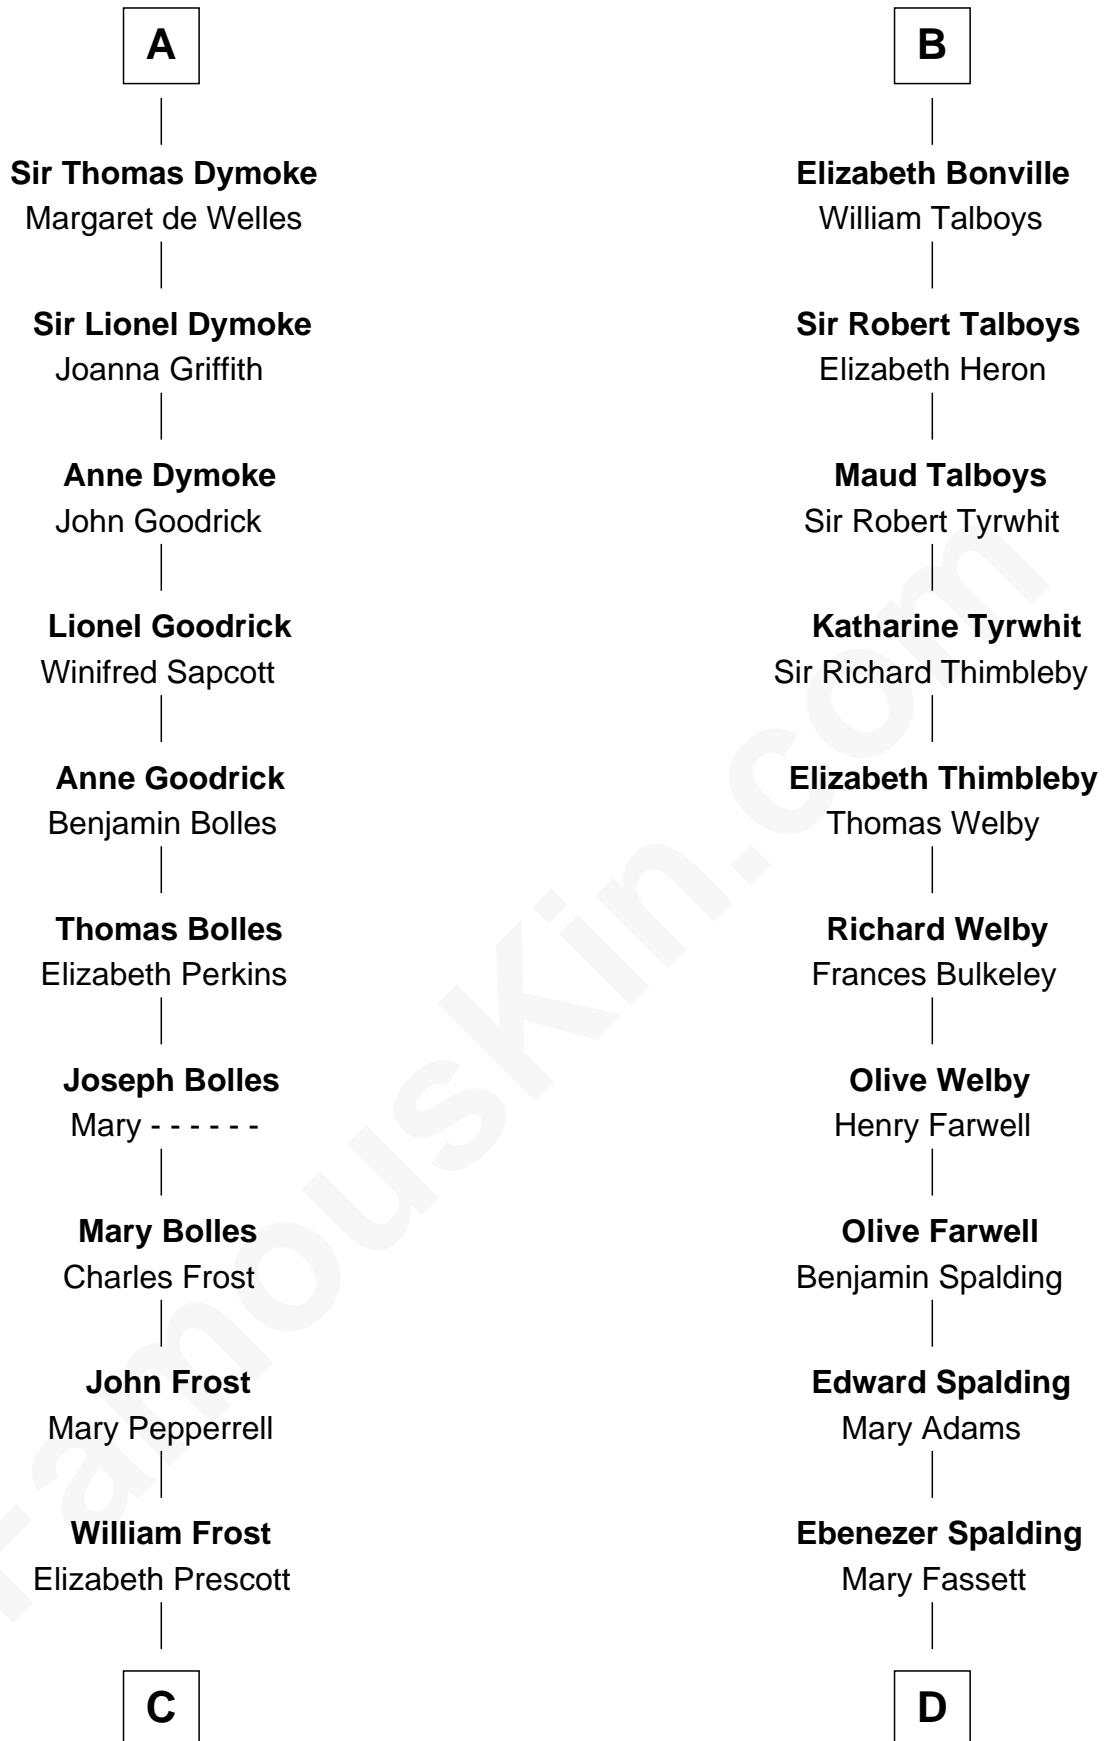

# FamousKin.com Relationship Chart of

**Robert Frost**

*Poet and Playwright*

20th cousin 1 time removed of

**William Rufus Day**

*36th U.S. Secretary of State*

**Reginald FitzPiers**

**C**

**William Frost**

Sarah Holt

**Samuel Abbott Frost**

Mary Blunt

**William Prescott Frost**

Judith Colcord

**William Prescott Frost**

Isabella Moodie