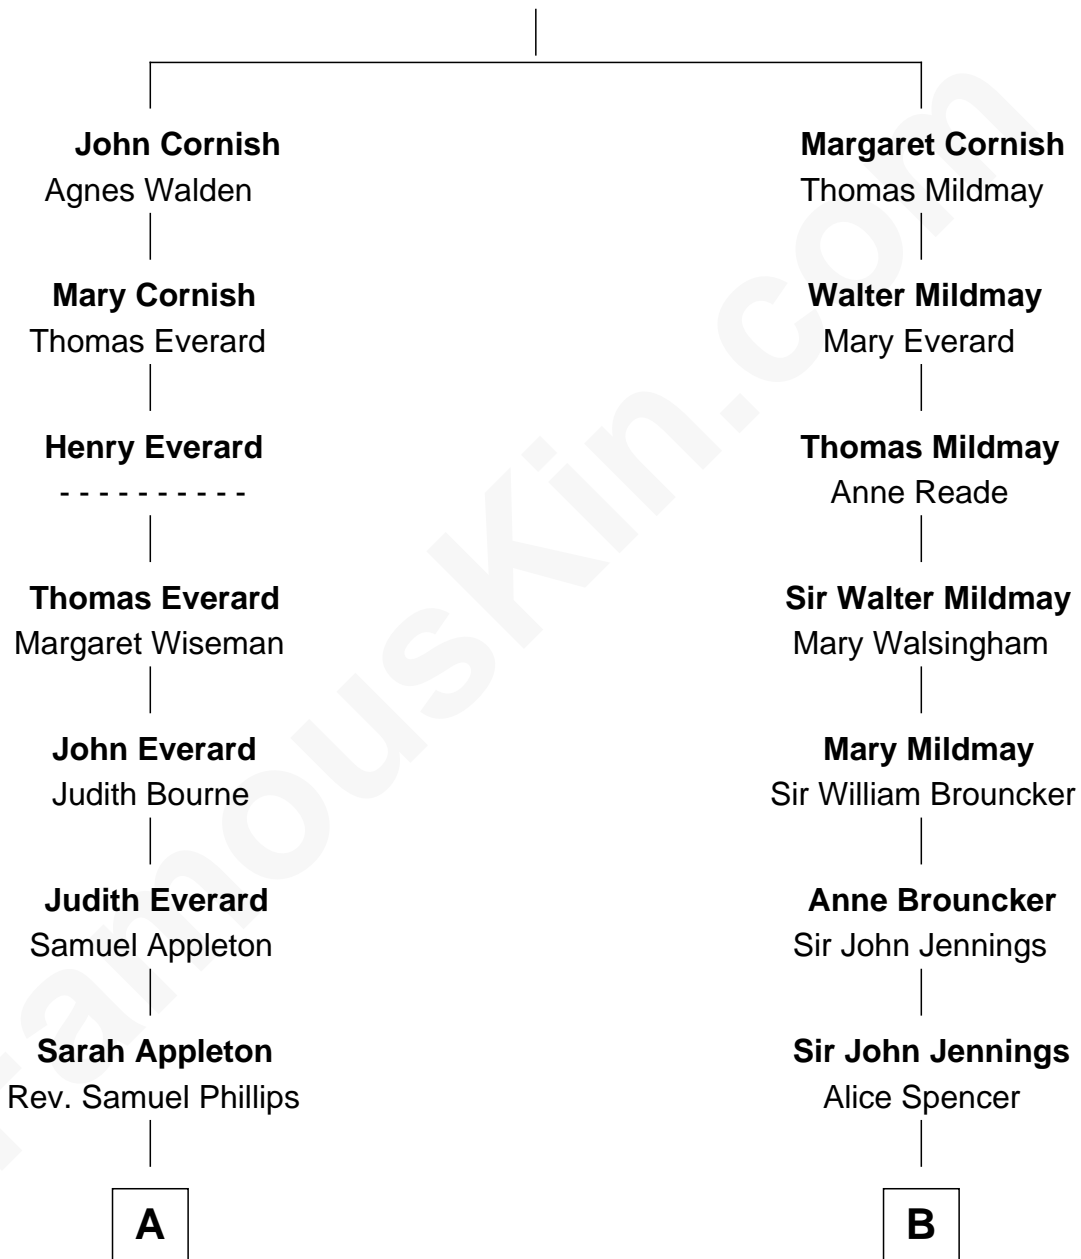

FamousKin.com Relationship Chart of

Robert Frost

Poet and Playwright

14th cousin 4 times removed of

Prince Harry

Duke of Sussex

John Cornish

C

Princess Diana Frances Spencer
Charles III, King of the United Kingdom

Prince Harry
Duke of Sussex

FamousKin.com