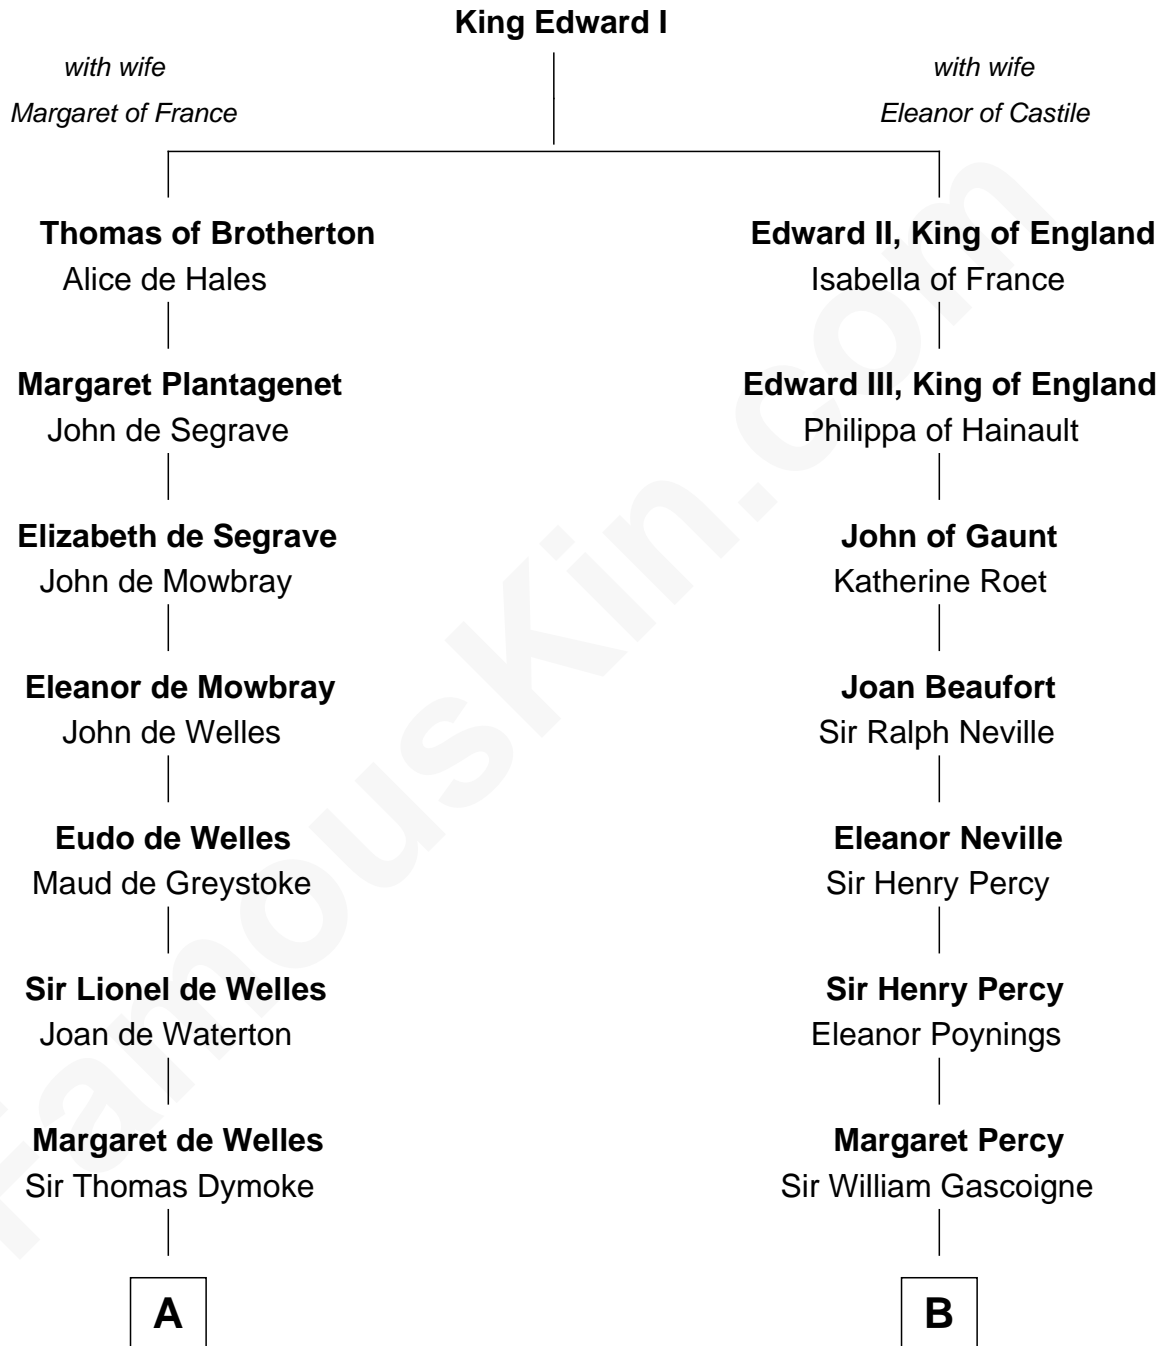

FamousKin.com Relationship Chart of

Robert Frost

Poet and Playwright

16th cousin 4 times removed of

Harriet Martineau

Author of The Hour and the Man

C

—
Samuel Abbott Frost