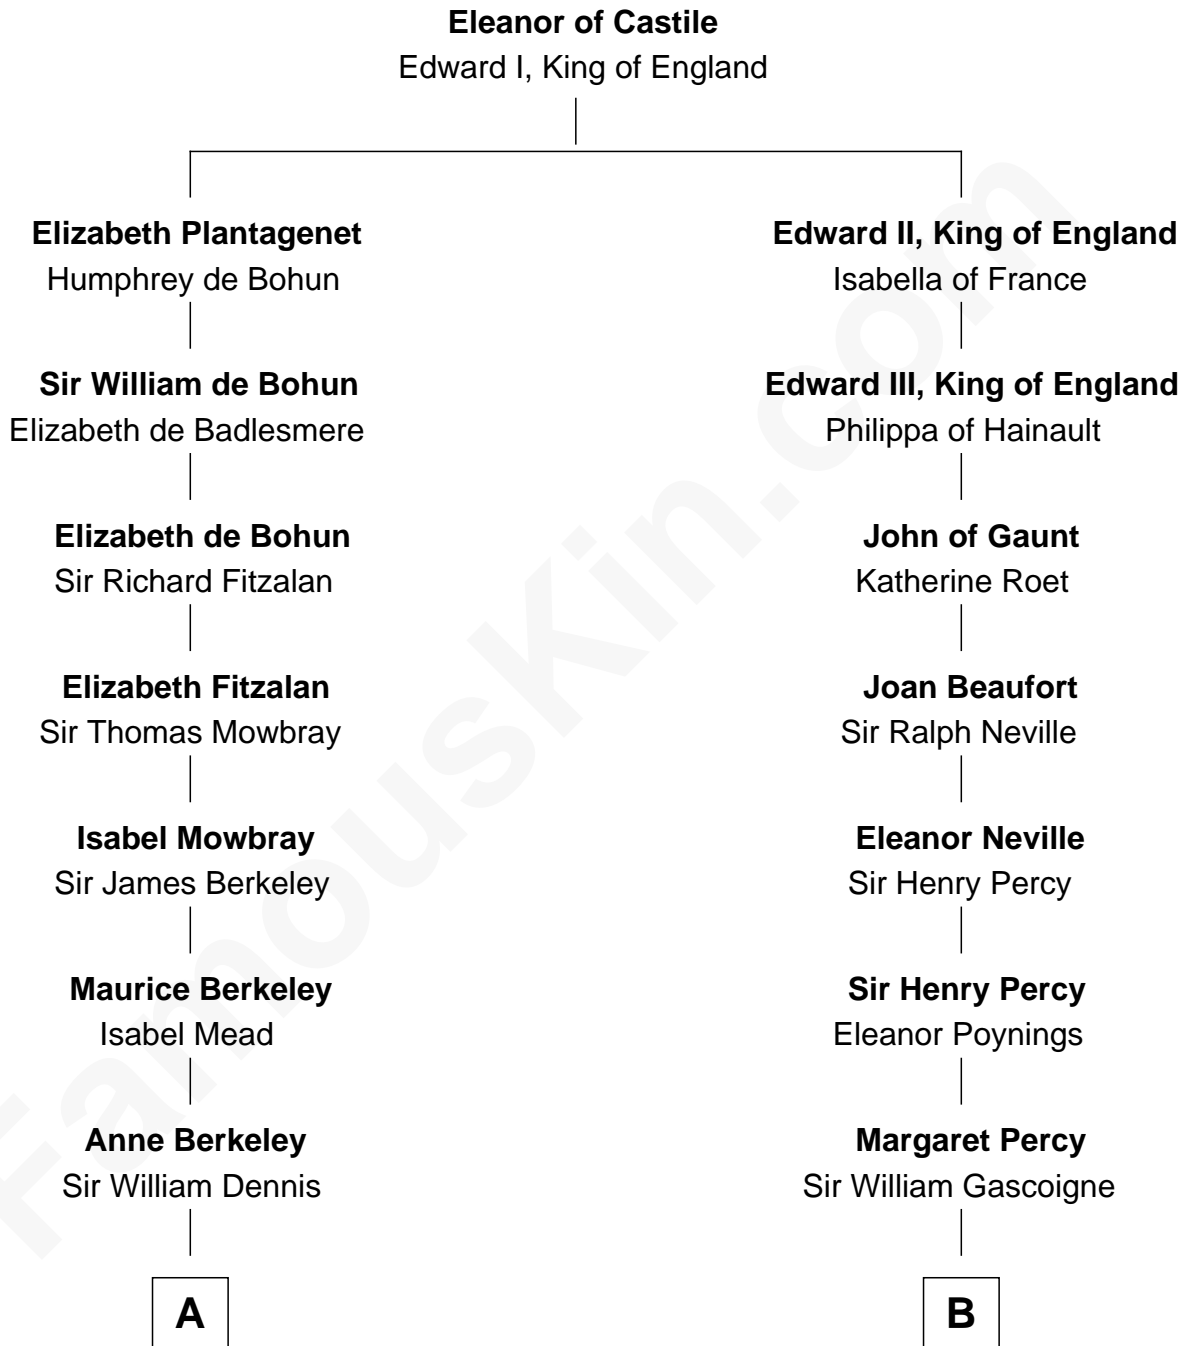

FamousKin.com Relationship Chart of

Robert Frost

Poet and Playwright

16th cousin 4 times removed of

Harriet Martineau

Author of The Hour and the Man

C

—
Samuel Abbott Frost

Mary Blunt

—
William Prescott Frost

Judith Colcord

—
William Prescott Frost

Isabella Moodie

—
Robert Frost

Poet and Playwright