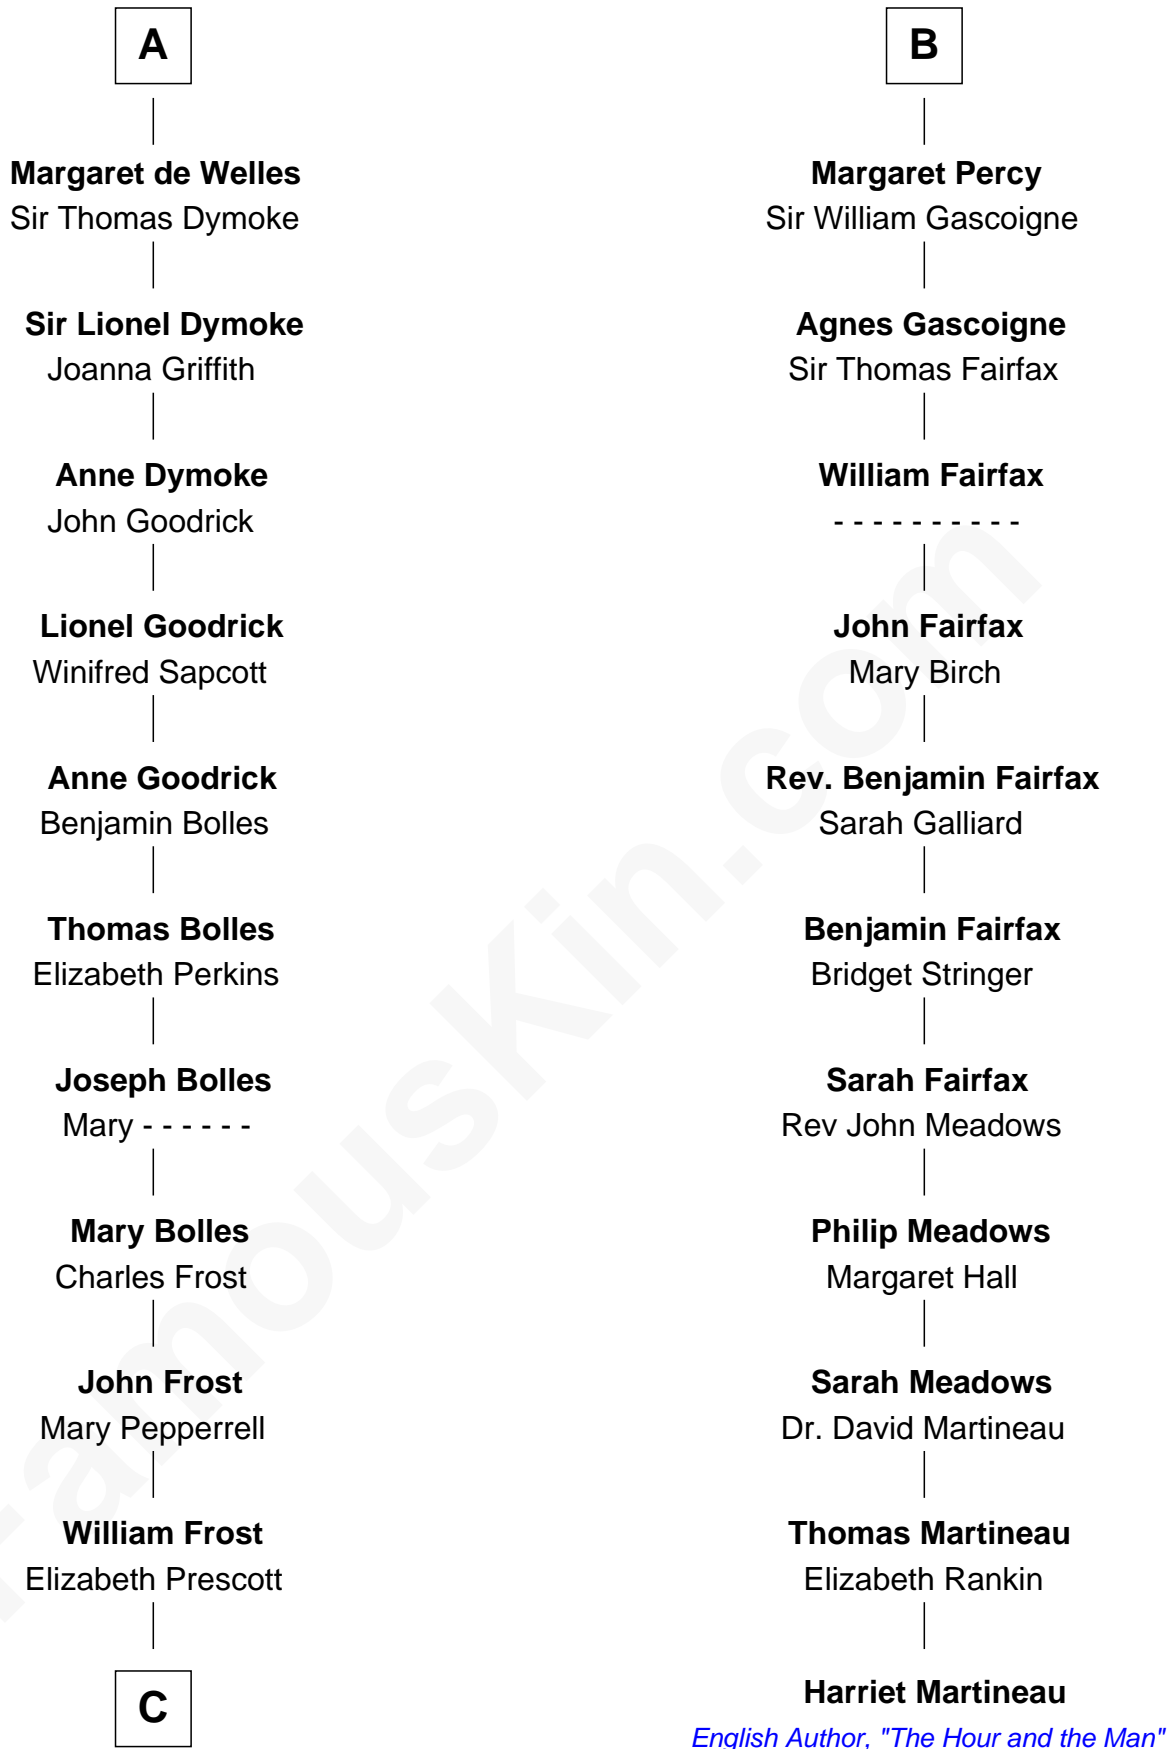

# FamousKin.com Relationship Chart of

**Robert Frost**

*Poet and Playwright*

17th cousin 4 times removed of

**Harriet Martineau**

*Author of The Hour and the Man*

**C**

William Frost

Sarah Holt

Samuel Abbott Frost

Mary Blunt

William Prescott Frost

Judith Colcord

William Prescott Frost

Isabella Moodie

**Robert Frost**