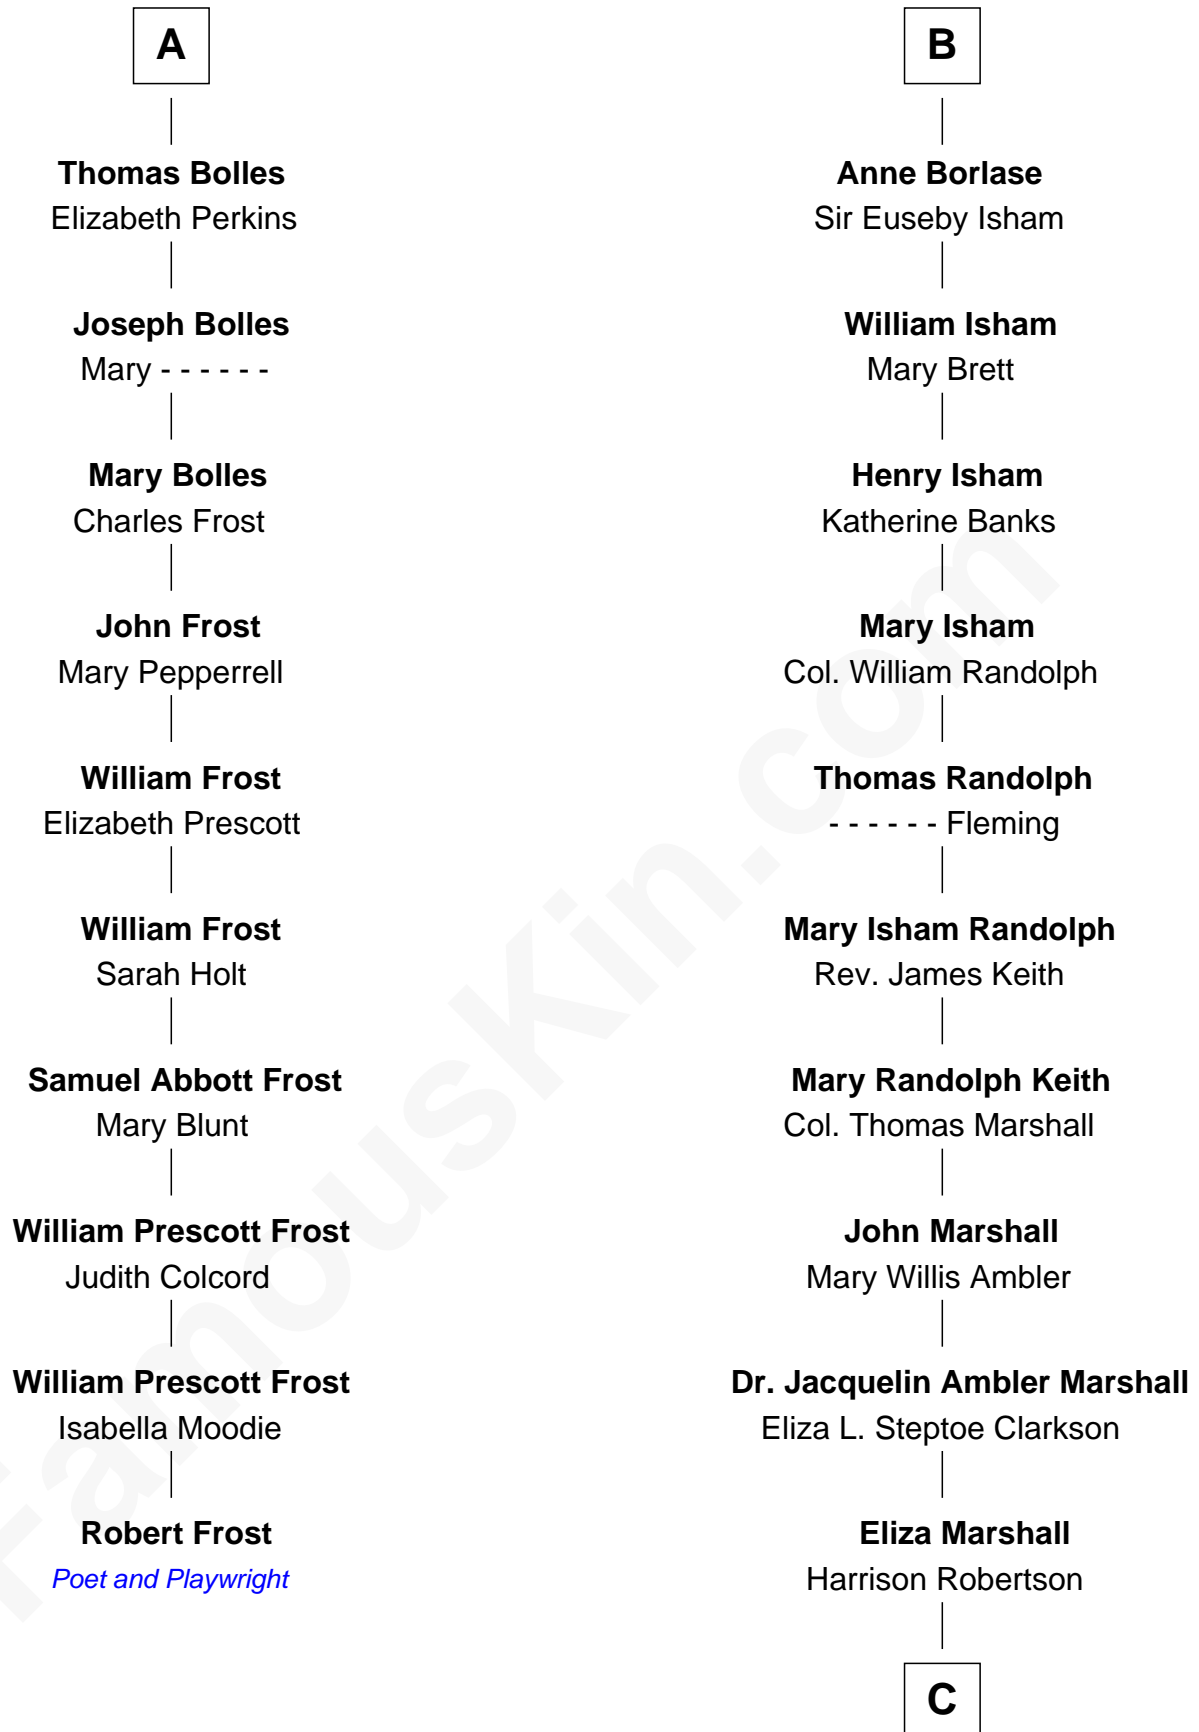

FamousKin.com Relationship Chart of

Robert Frost

Poet and Playwright

16th cousin 4 times removed of

Mary Chapin Carpenter

Singer and Songwriter

William Pert
Joan le Scrope

C