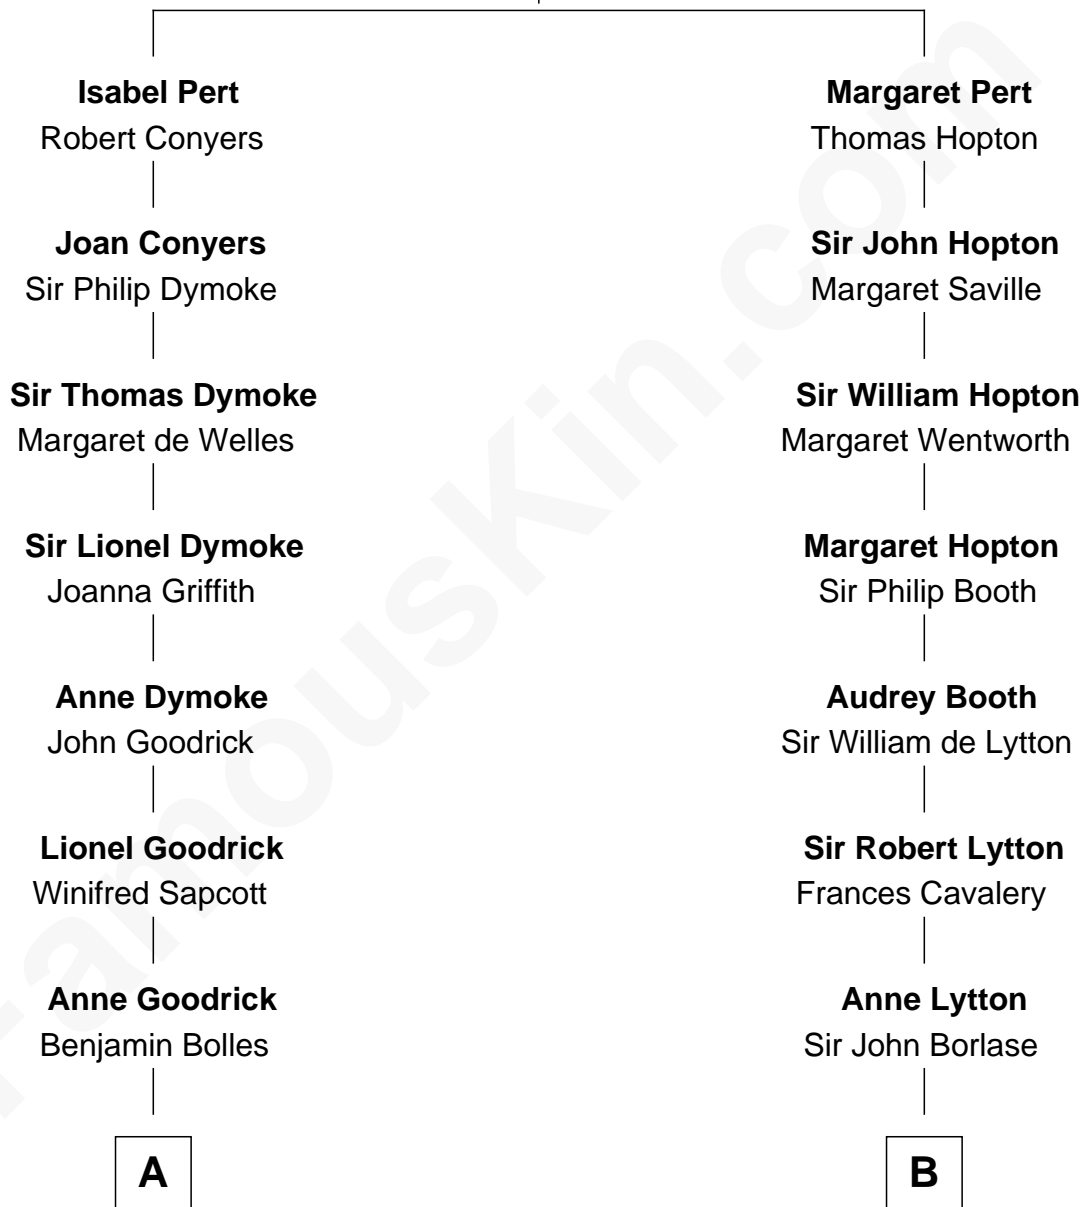

FamousKin.com Relationship Chart of

Robert Frost

Poet and Playwright

16th cousin 4 times removed of

Mary Chapin Carpenter

Singer and Songwriter

William Pert
Joan le Scrope

C

Harrison Robertson

Mary L. Vawter

Harrison Marshall Robertson

Mary MacKenzie

Mary Bowie Robertson

Chapin Carpenter

Mary Chapin Carpenter

Singer and Songwriter