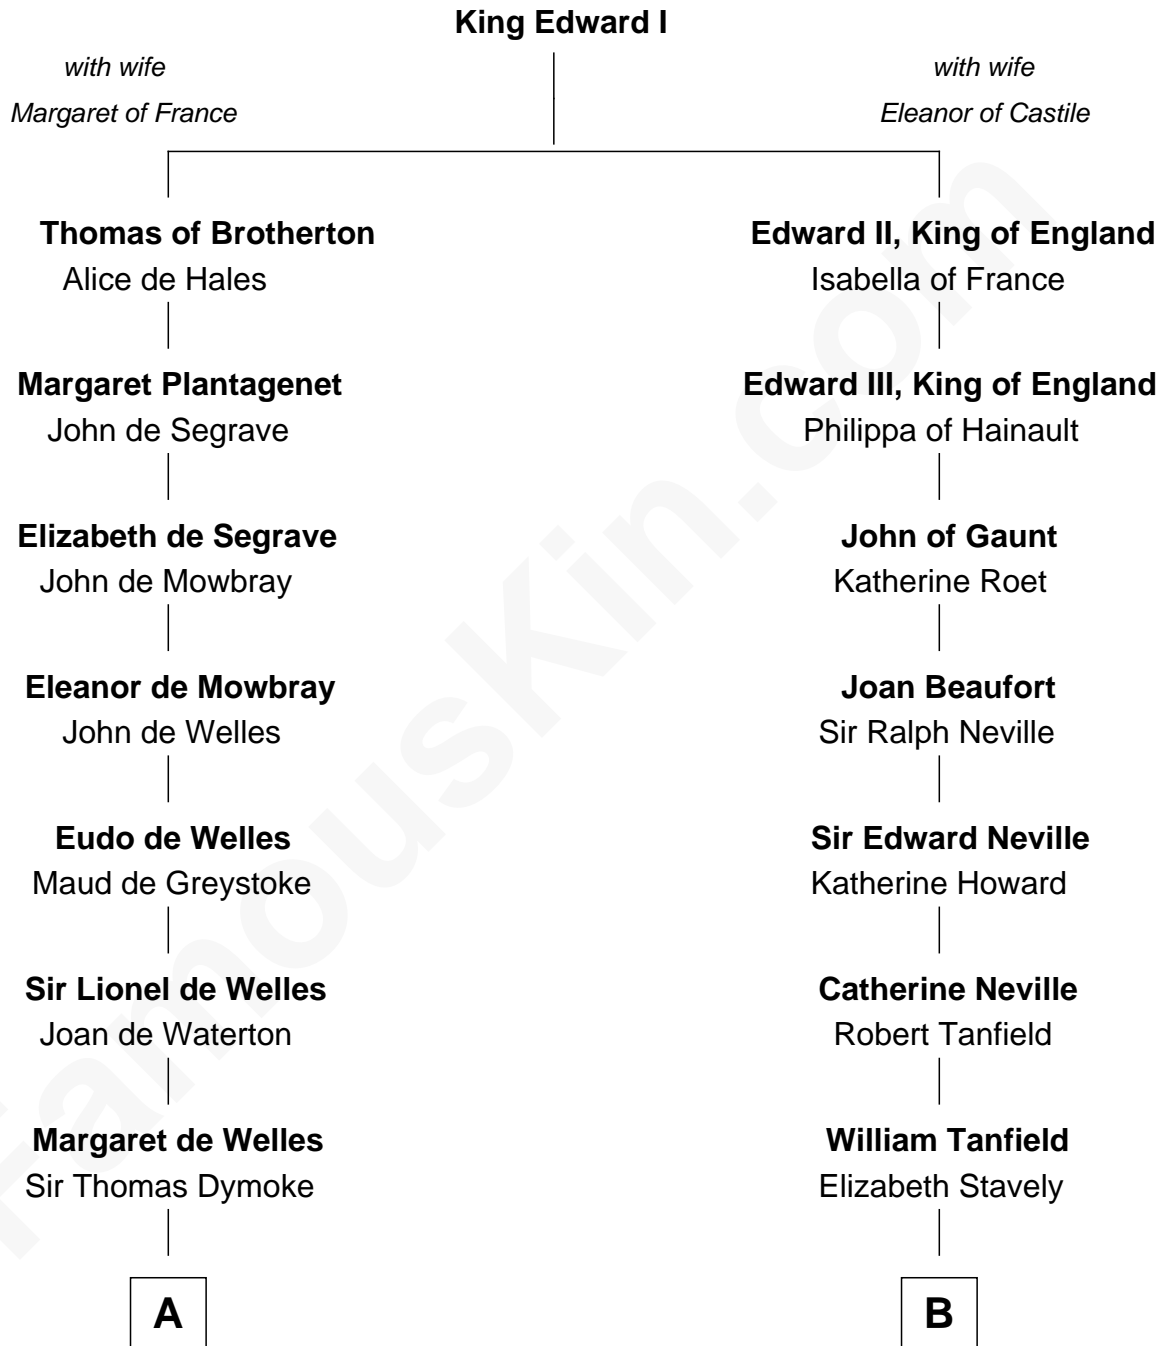

FamousKin.com Relationship Chart of

Robert Frost

Poet and Playwright

16th cousin 4 times removed of

John Marshall

4th Chief Justice of the U.S. Supreme Court

C

—
Samuel Abbott Frost