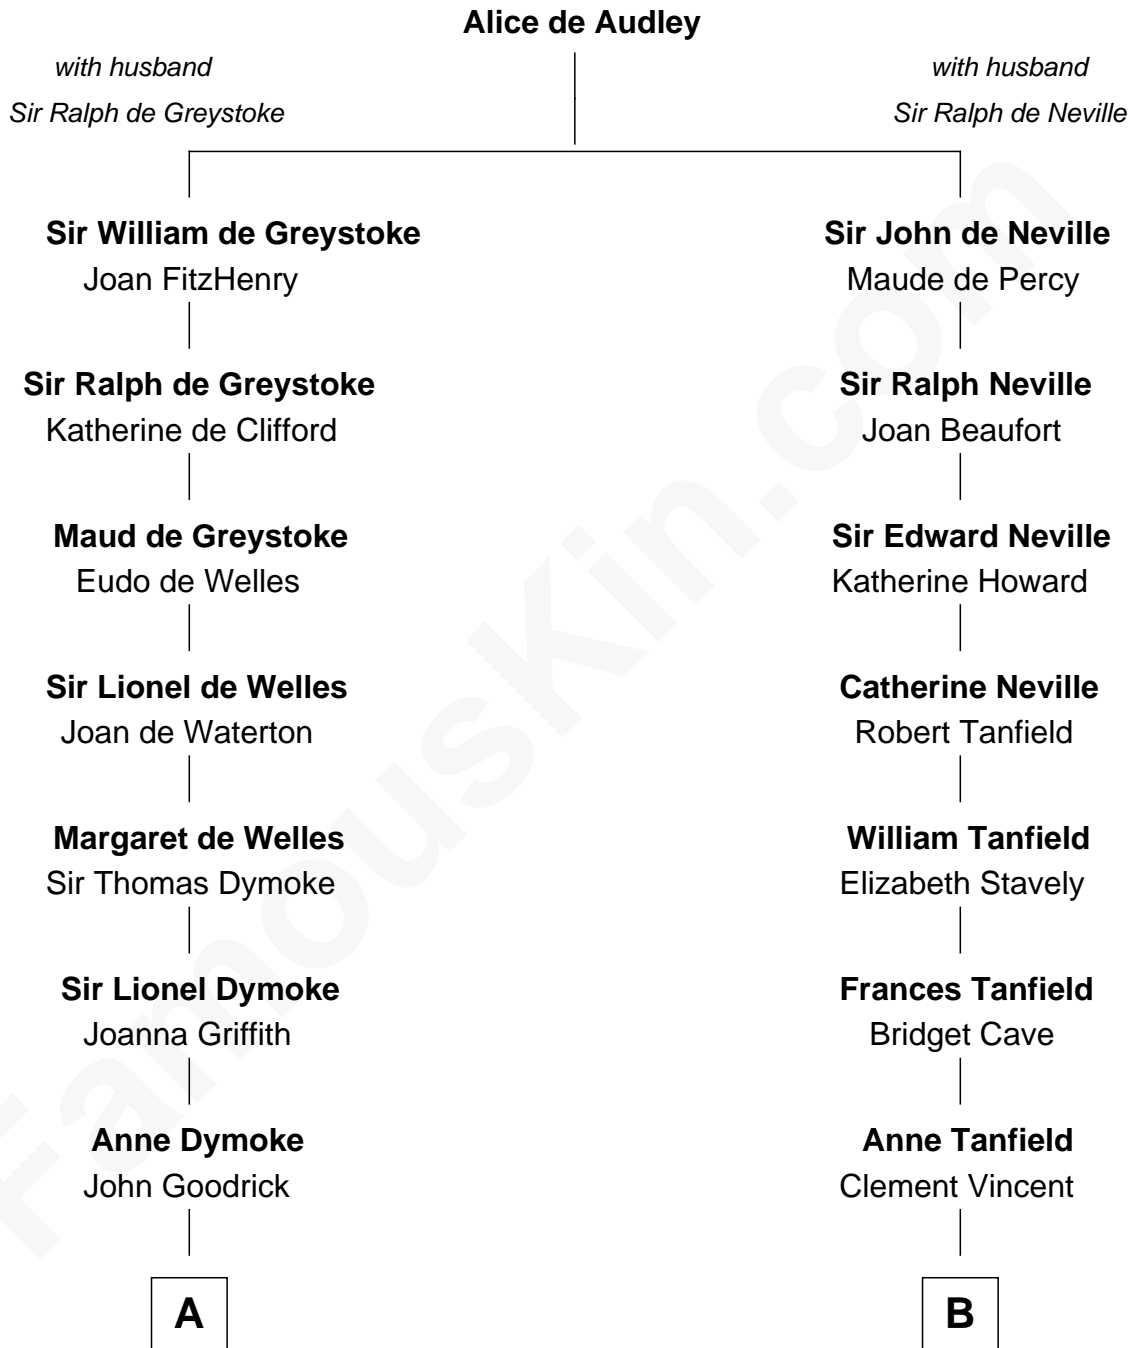

FamousKin.com Relationship Chart of

Robert Frost

Poet and Playwright

14th cousin 4 times removed of

John Marshall

4th Chief Justice of the U.S. Supreme Court

C

William Prescott Frost