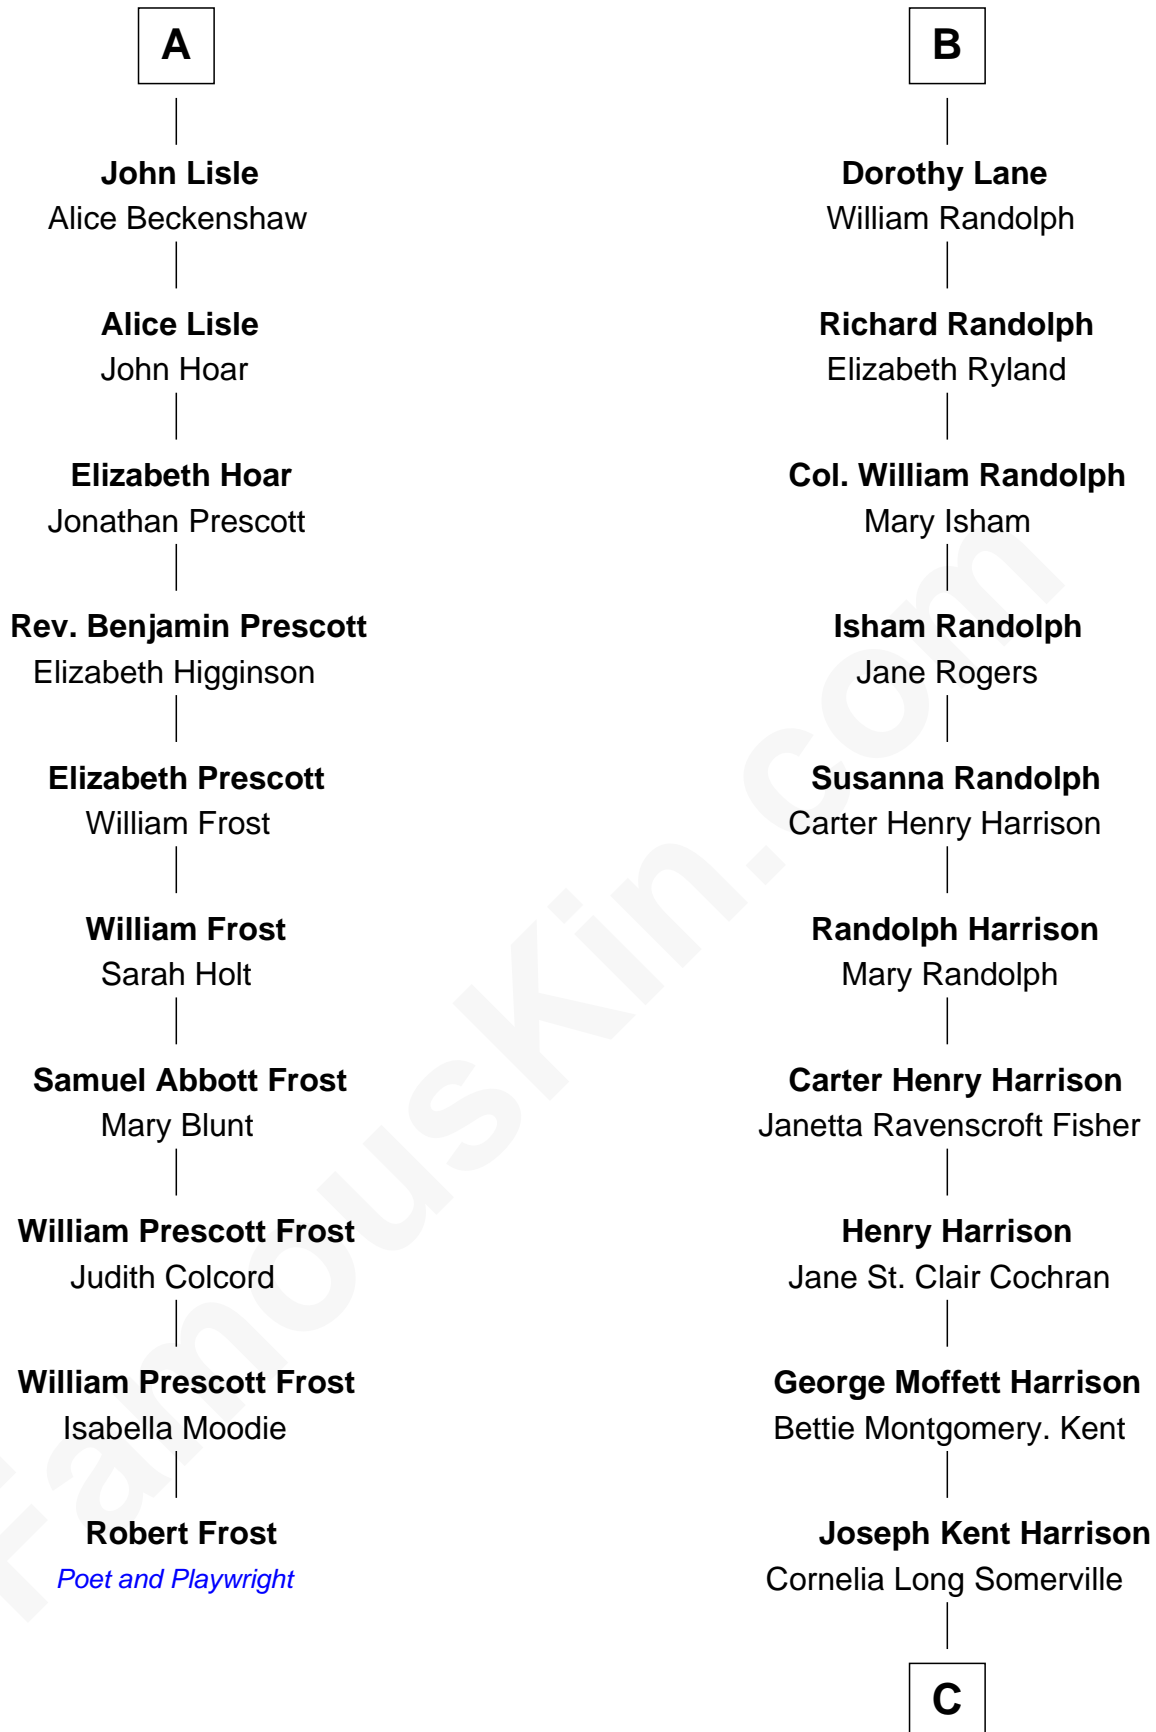

# FamousKin.com Relationship Chart of

**Robert Frost**

*Poet and Playwright*

16th cousin 3 times removed of

**Edward Norton**

*Movie Actor*

**Sir Thomas Mowbray**

Elizabeth Fitzalan

**Isabel Mowbray**  
Sir James Berkeley

**Maurice Berkeley**  
Isabel Mead

**Anne Berkeley**  
Sir William Dennis

**Isabel Dennis**  
Sir John Berkeley

**Sir Richard Berkeley**  
Elizabeth Jermy

**Mary Berkeley**  
Sir John Hungerford

**Bridget Hungerford**  
Sir William Lisle

**A**

**Margaret Mowbray**  
Sir Robert Howard

**Katherine Howard**  
Sir Edward Neville

**Catherine Neville**  
Robert Tanfield

**William Tanfield**  
Elizabeth Stavelly

**Frances Tanfield**  
Bridget Cave

**Anne Tanfield**  
Clement Vincent

**Elizabeth Vincent**  
Richard Lane

**B**

**C**

**Betty Kent Harrison**  
Edward Mower Norton

**Edward Mower Norton**  
Lydia Robinson Rouse