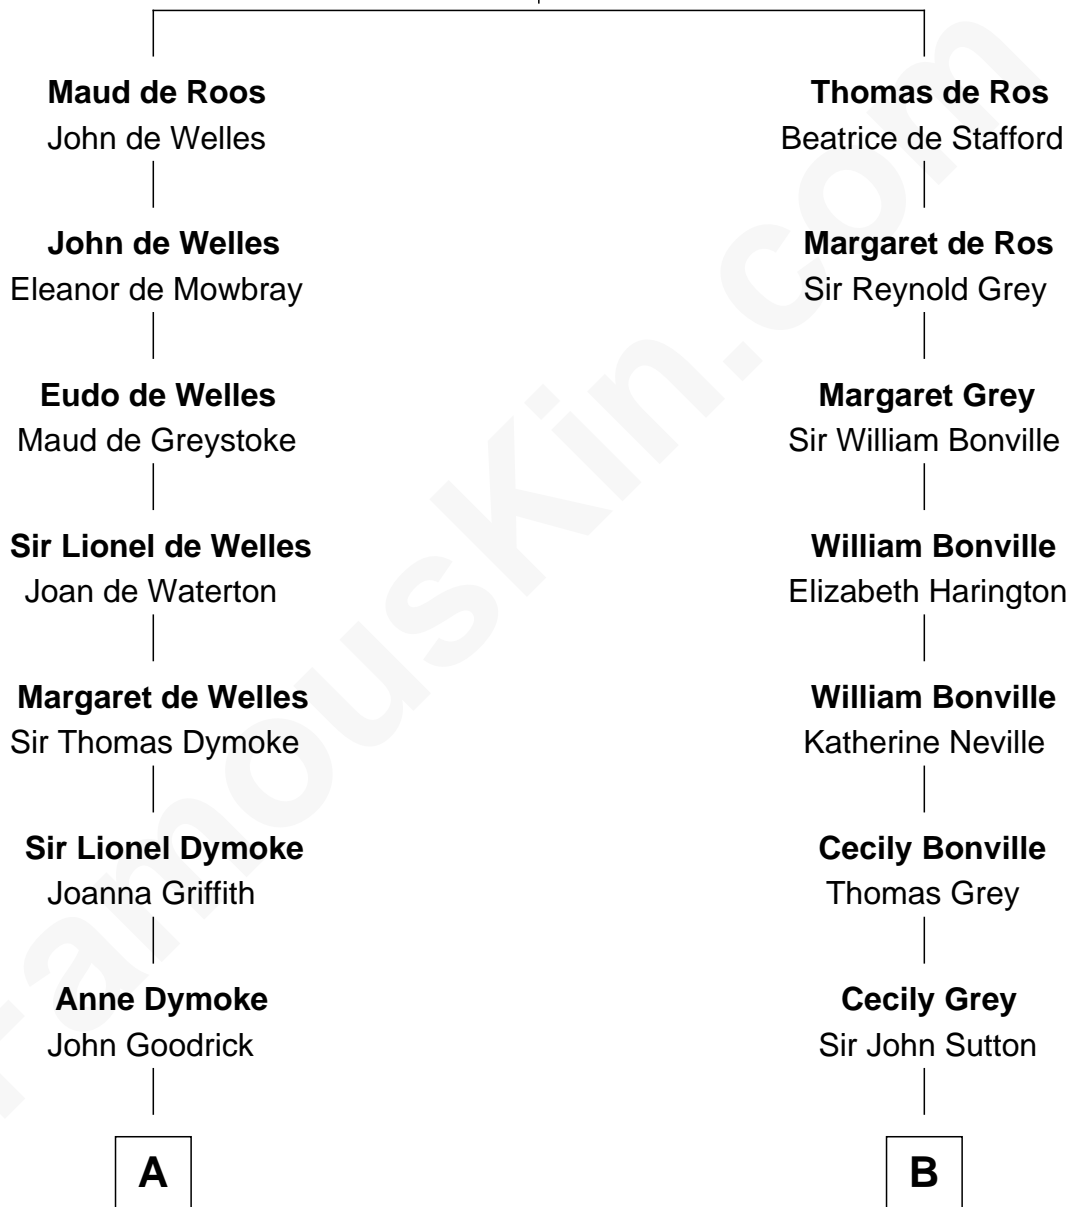

FamousKin.com Relationship Chart of

Robert Frost

Poet and Playwright

17th cousin 1 time removed of

Oliver Wendell Holmes, Jr.

U.S. Supreme Court Justice

Sir William de Ros
Margery de Badlesmere

C