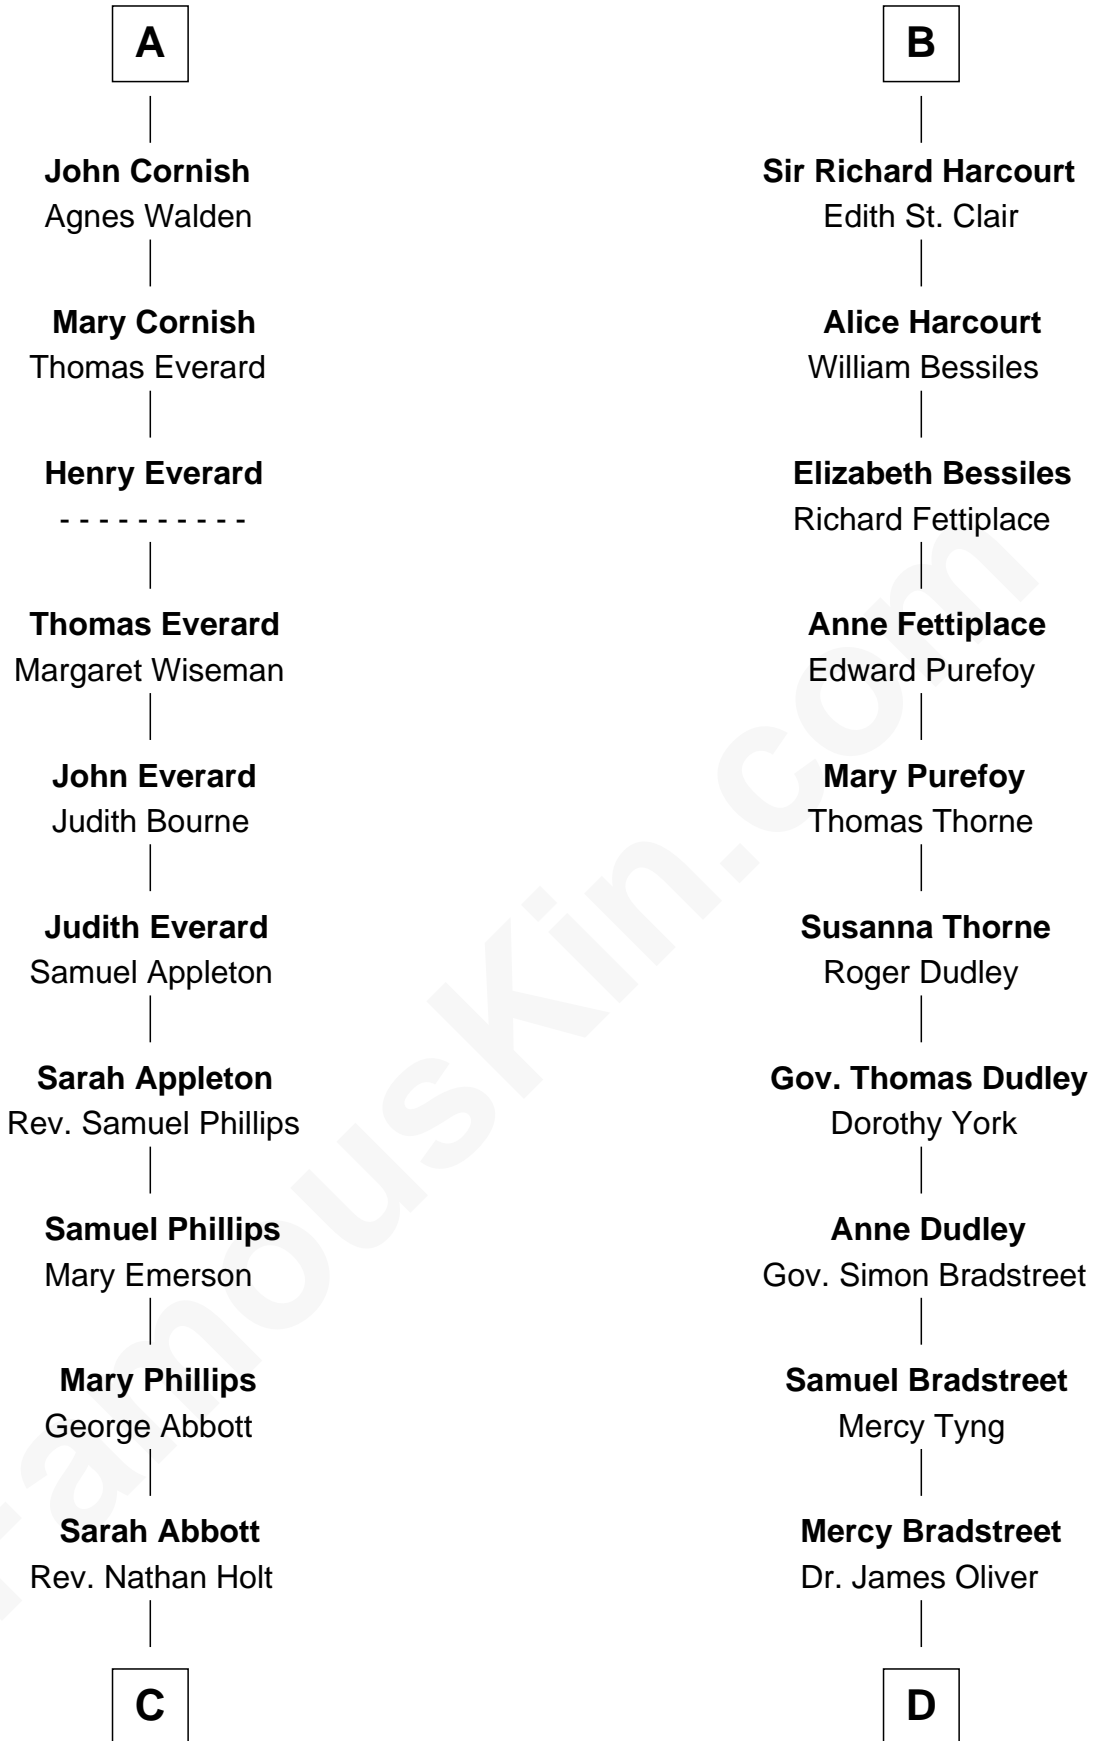

FamousKin.com Relationship Chart of

Robert Frost

Poet and Playwright

21st cousin of

Oliver Wendell Holmes, Jr.

U.S. Supreme Court Justice

C

Sarah Holt
William Frost

Samuel Abbott Frost
Mary Blunt

William Prescott Frost
Judith Colcord

William Prescott Frost
Isabella Moodie

Robert Frost
Poet and Playwright

D

Sarah Oliver
Jacob Wendell

Oliver Wendell
Mary Jackson

Sarah Wendell
Rev. Abiel Holmes