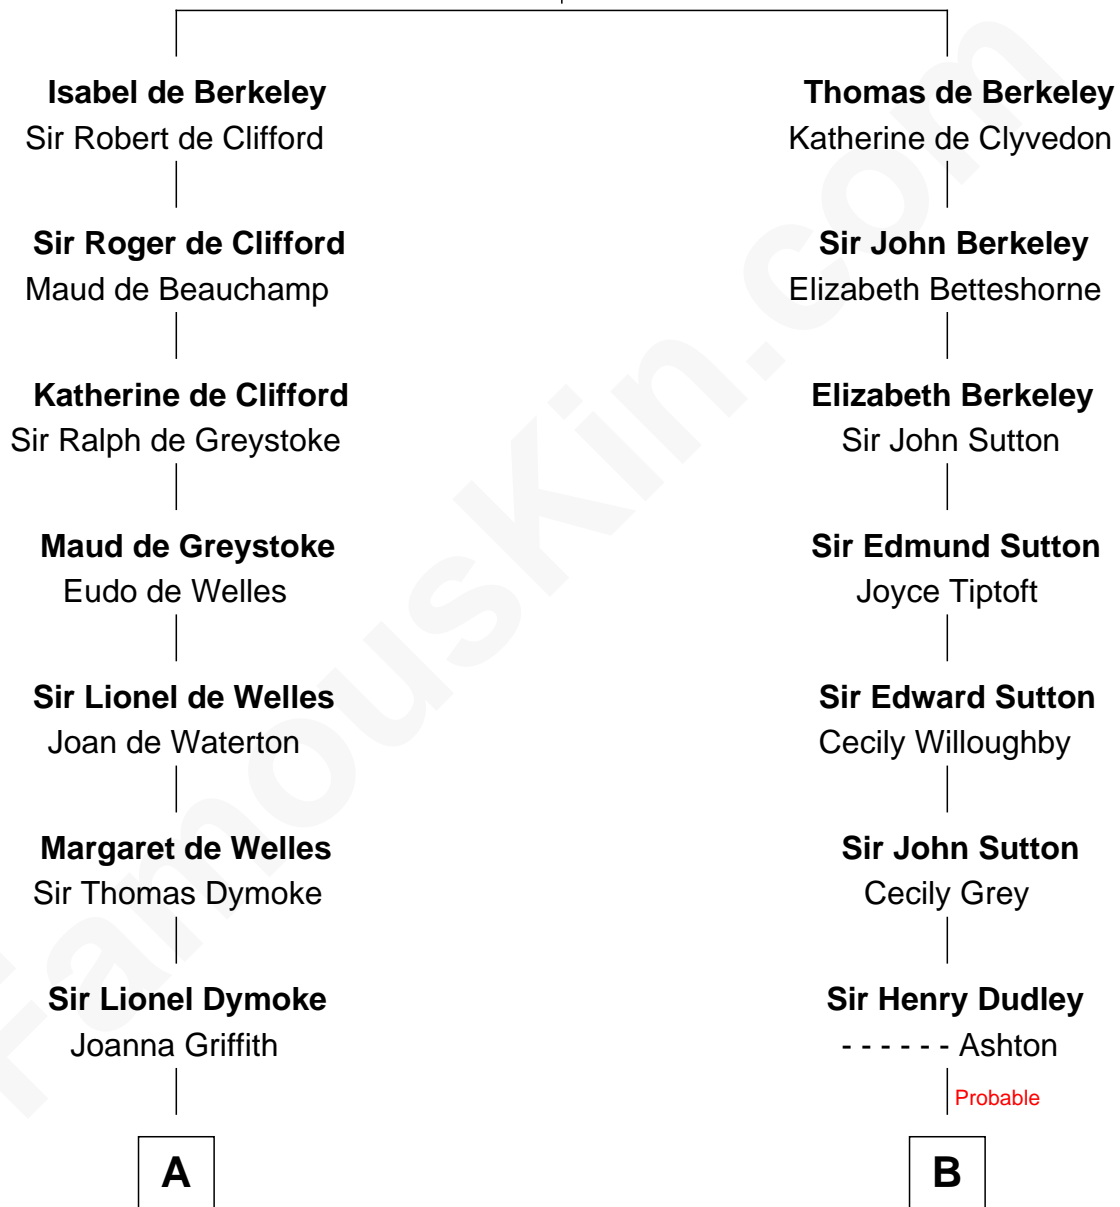

FamousKin.com Relationship Chart of

Robert Frost

Poet and Playwright

16th cousin 3 times removed of

Oliver Wendell Holmes, Jr.

U.S. Supreme Court Justice

Sir Maurice de Berkeley

Eve la Zouche