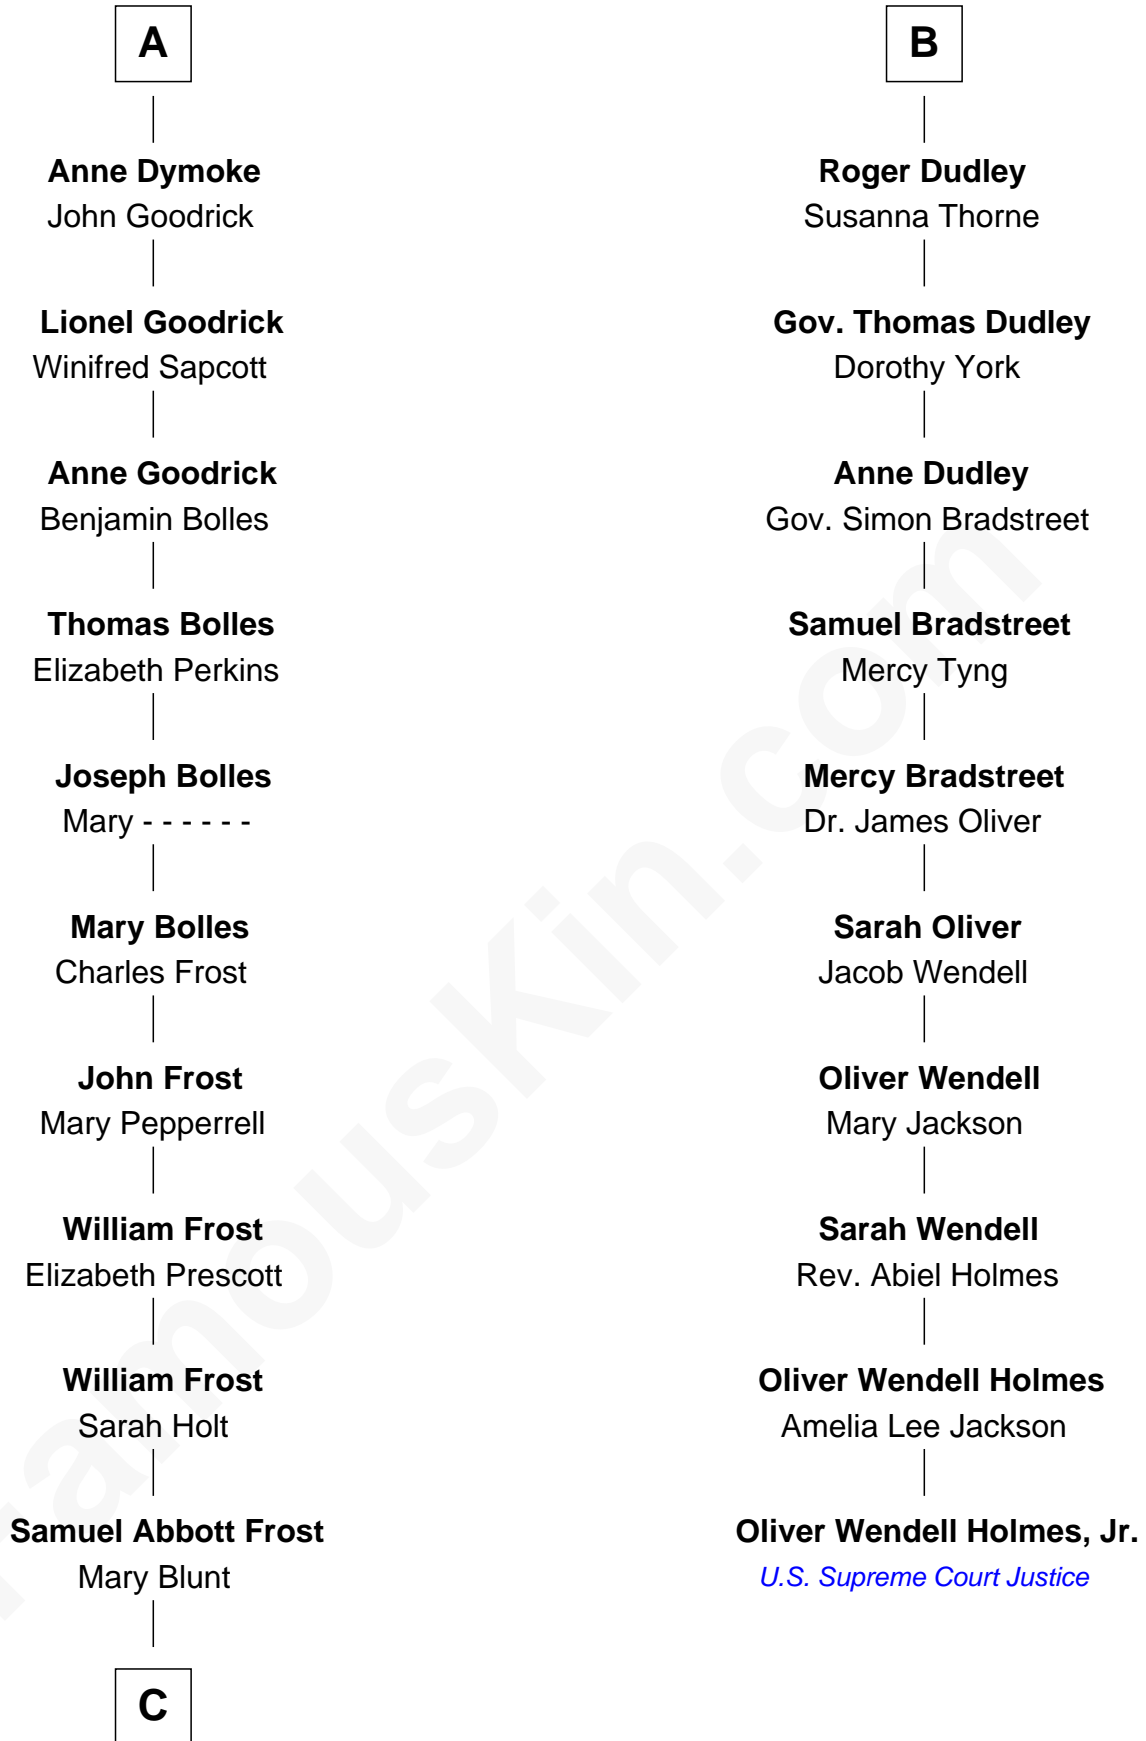

FamousKin.com Relationship Chart of

Robert Frost

Poet and Playwright

16th cousin 3 times removed of

Oliver Wendell Holmes, Jr.

U.S. Supreme Court Justice

Sir Maurice de Berkeley

Eve la Zouche