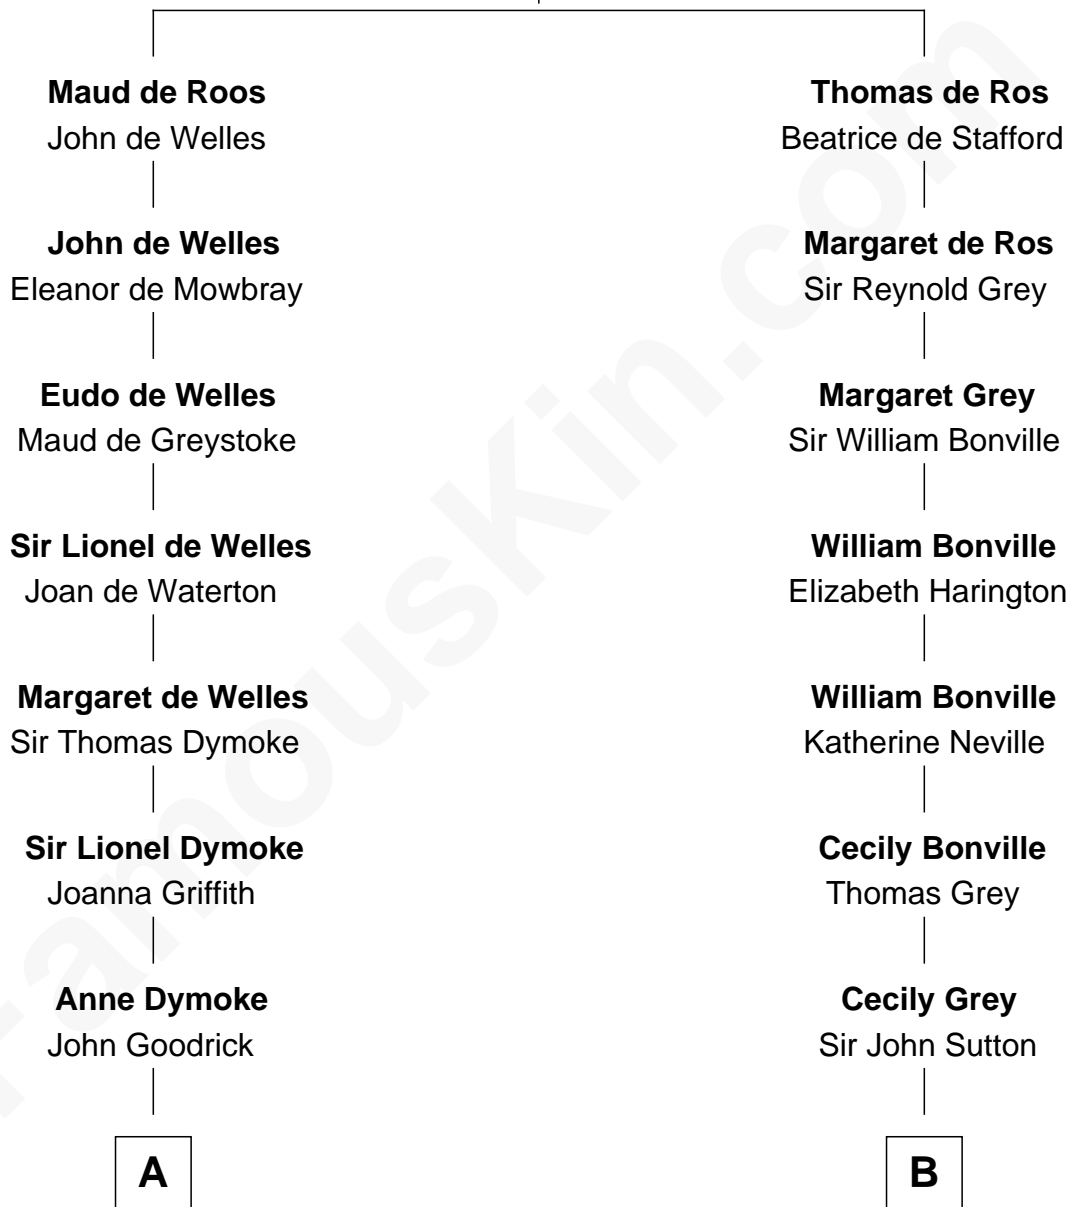

FamousKin.com Relationship Chart of

Robert Frost

Poet and Playwright

16th cousin 2 times removed of

Oliver Wendell Holmes, Sr.

American "Fireside" Poet

Sir William de Ros
Margery de Badlesmere

C