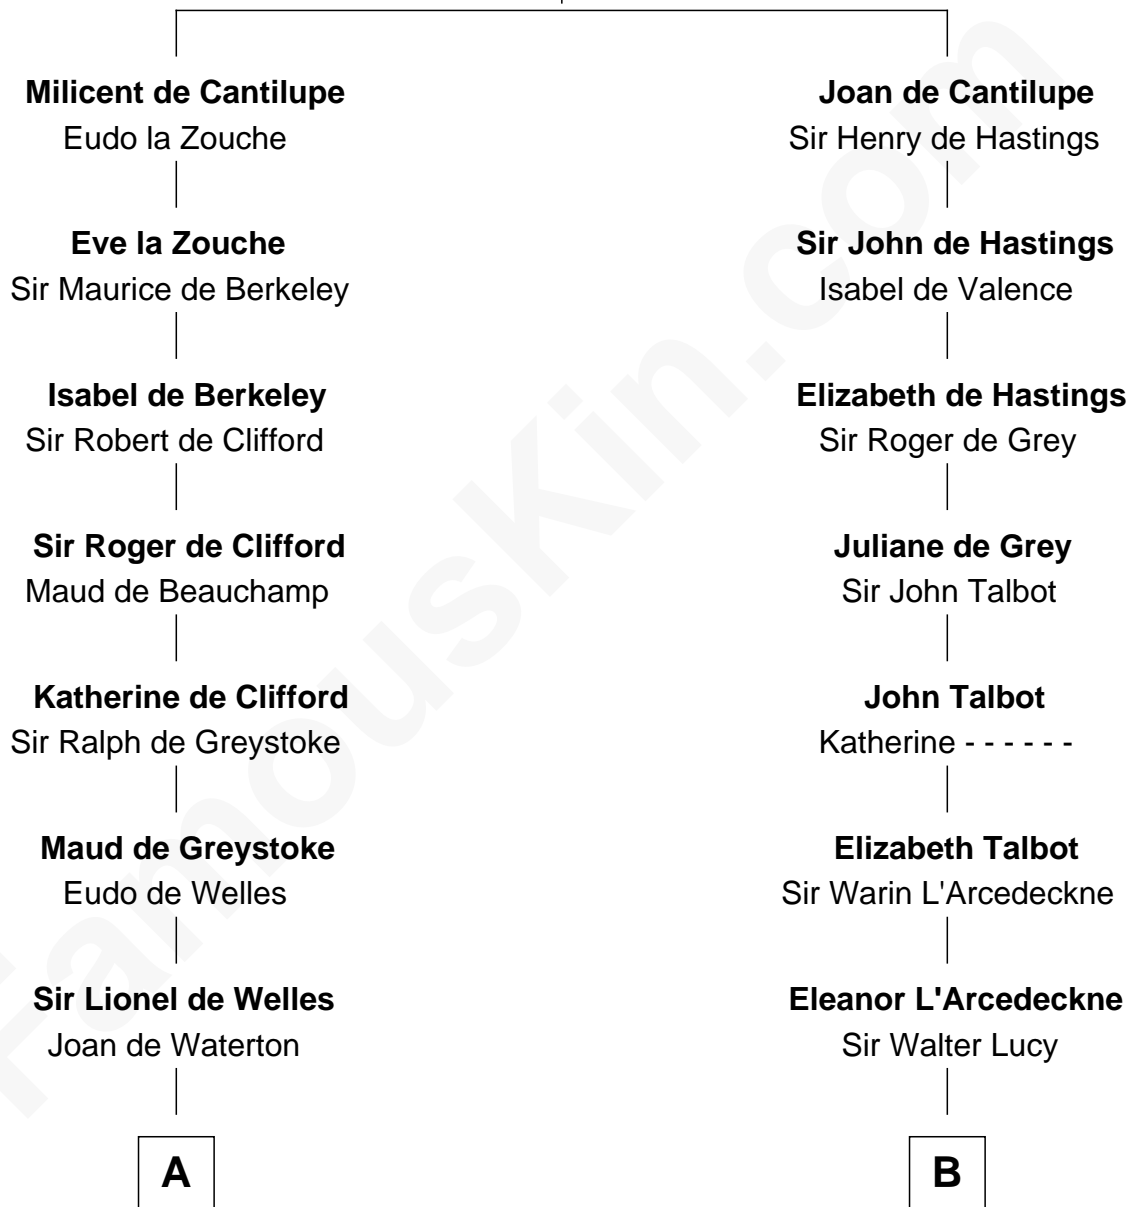

# FamousKin.com Relationship Chart of

**Robert Frost**

*Poet and Playwright*

21st cousin of

**James Russell Lowell**

*American "Fireside" Poet*

**Sir William de Cantilupe**

Eve de Braiose

**C**

**William Frost**

Sarah Holt

**Samuel Abbott Frost**

Mary Blunt

**William Prescott Frost**

Judith Colcord

**William Prescott Frost**