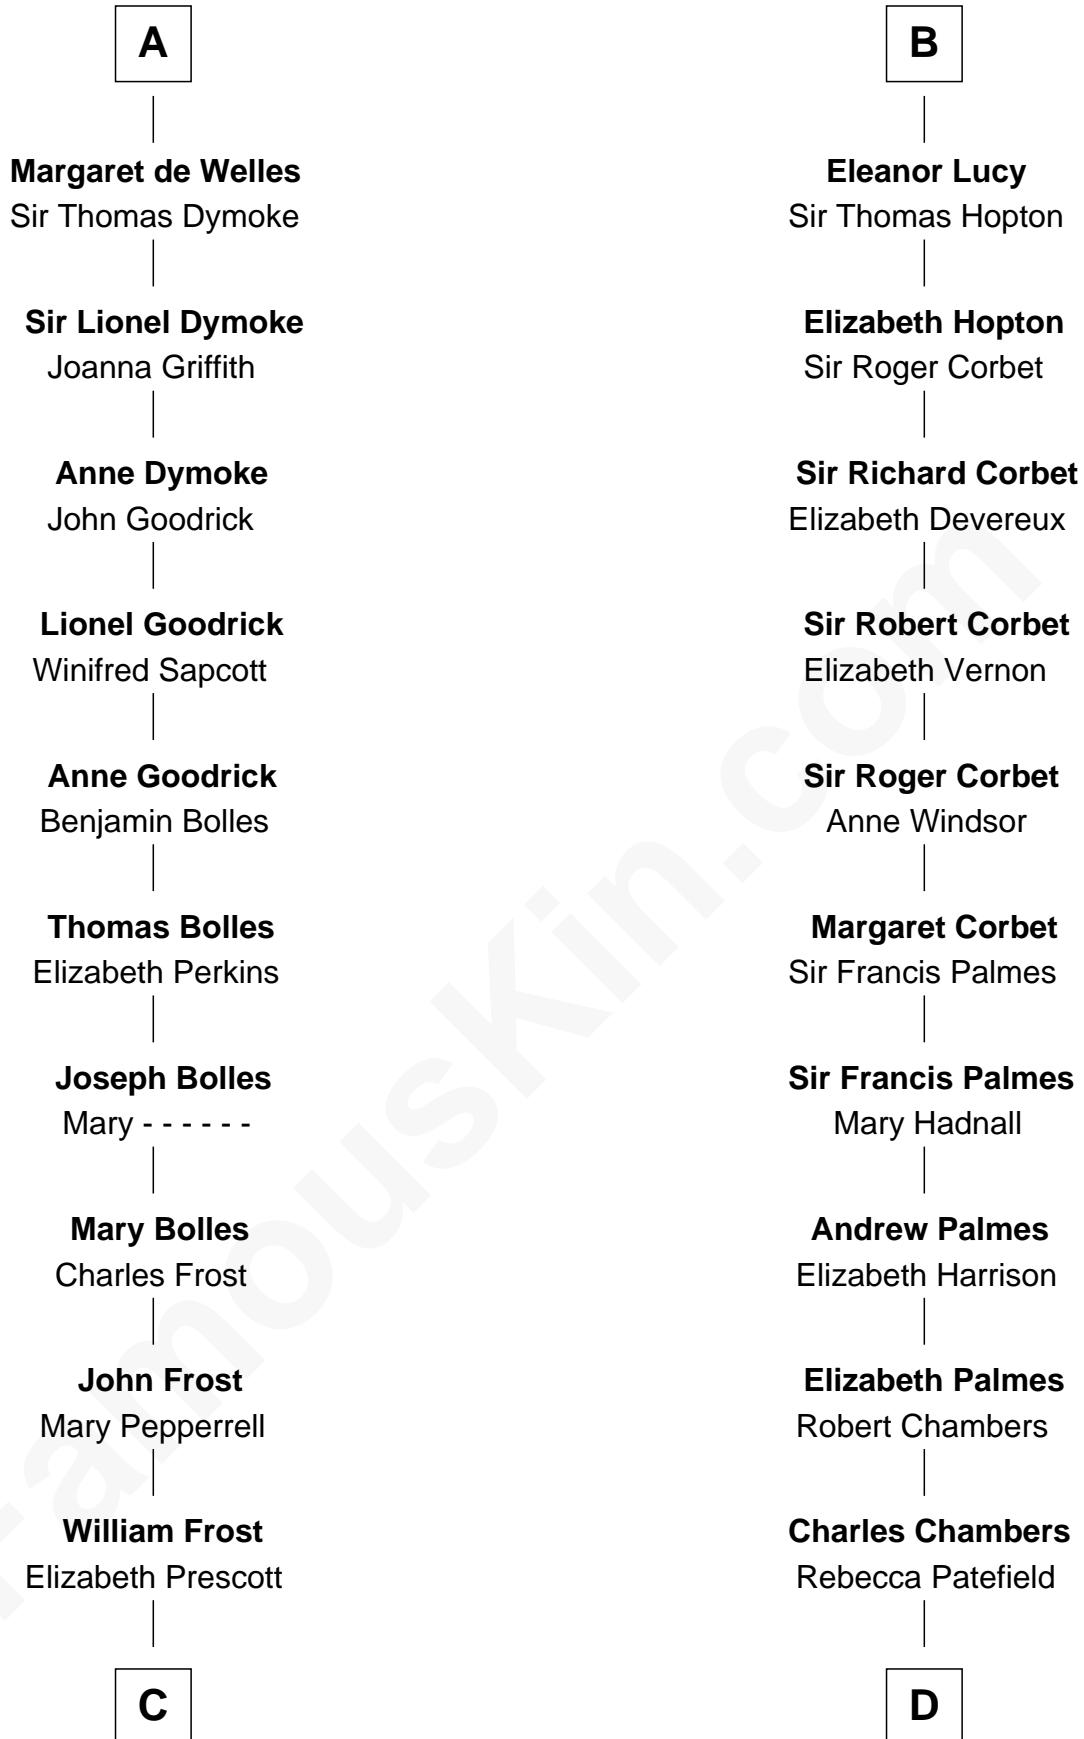

# FamousKin.com Relationship Chart of

**Robert Frost**

*Poet and Playwright*

21st cousin of

**James Russell Lowell**

*American "Fireside" Poet*

**Sir William de Cantilupe**

Eve de Braiose

**C**

**William Frost**

Sarah Holt

**Samuel Abbott Frost**

Mary Blunt

**William Prescott Frost**

Judith Colcord

**William Prescott Frost**