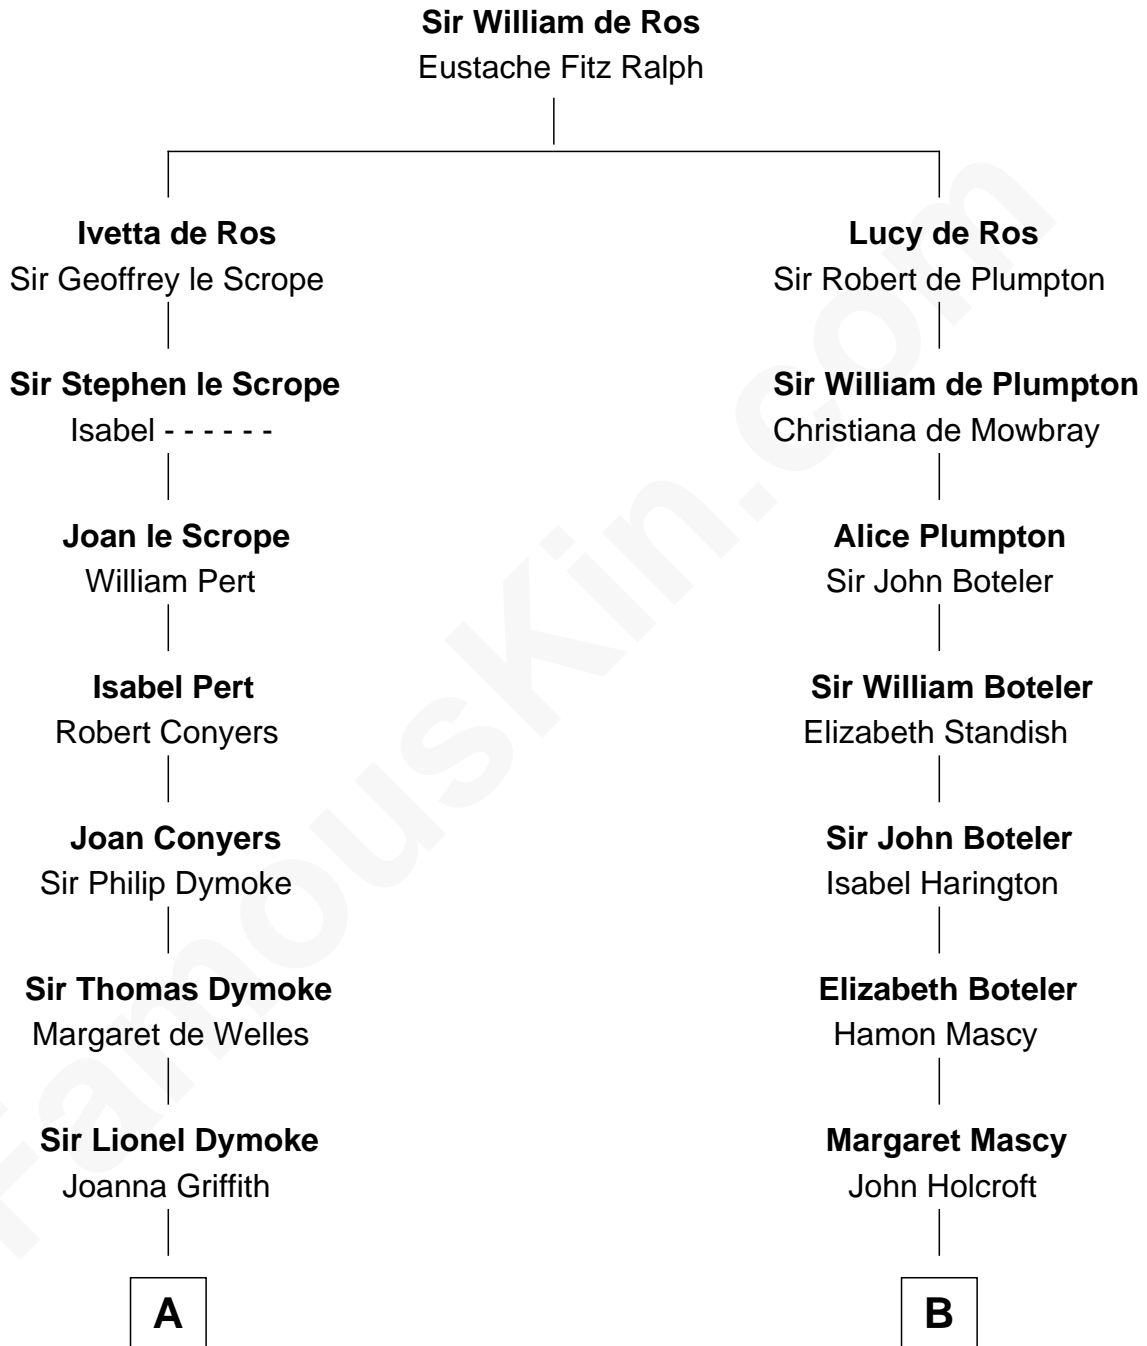

## Relationship Chart of

### Robert Frost

*Poet and Playwright*

17th cousin 2 times removed of

### Capt. William Lewis Herndon

*Captain of the ill fated S.S. Central America*

**C**

William Prescott Frost

Judith Colcord

William Prescott Frost

Isabella Moodie

**Robert Frost**