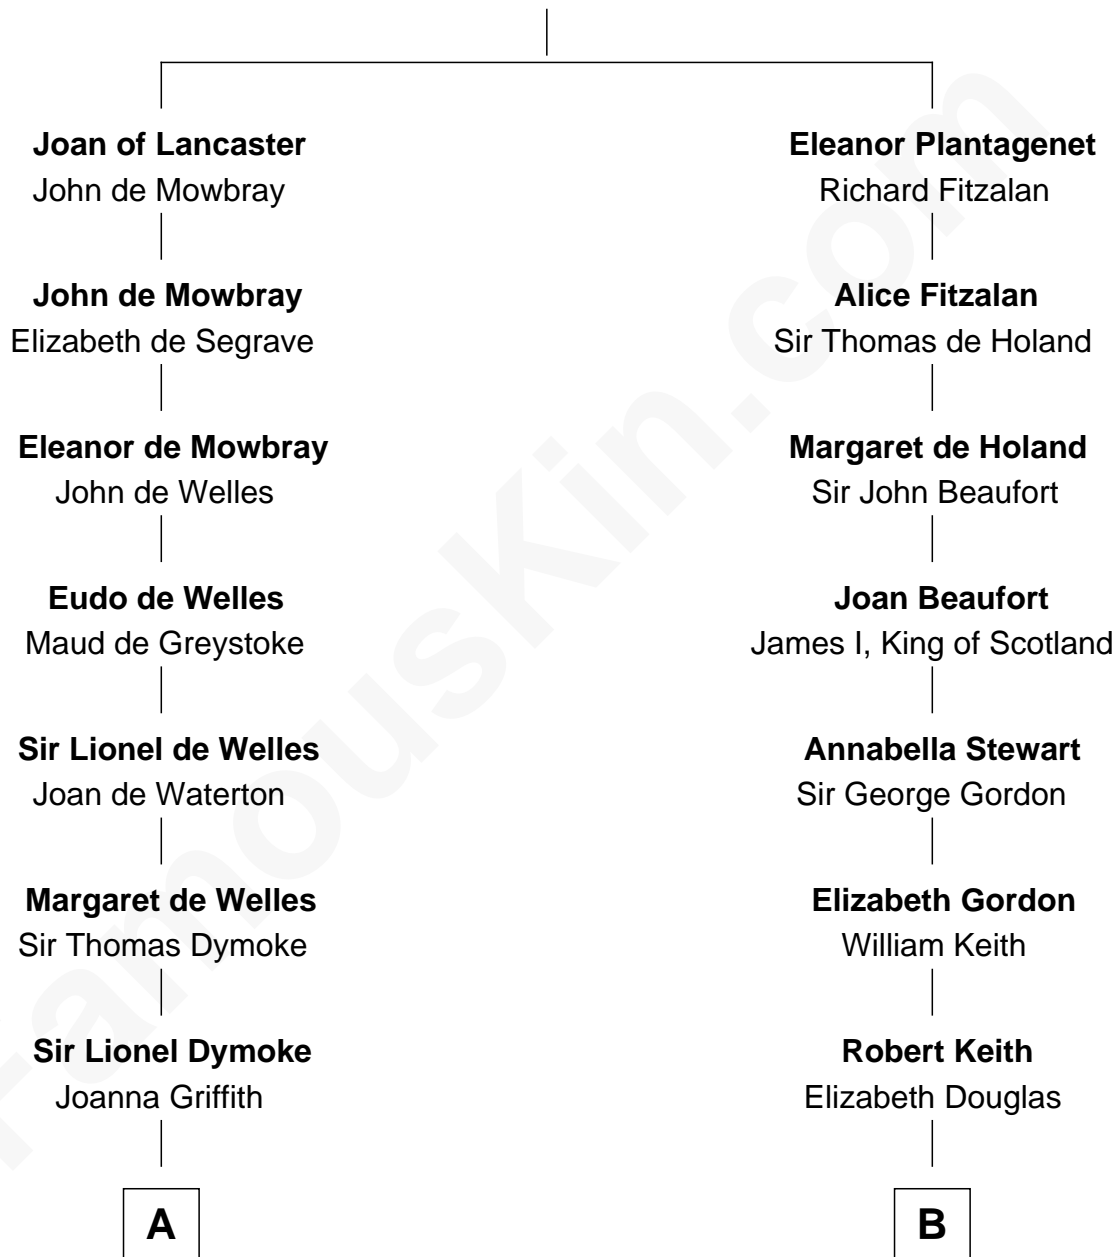

FamousKin.com Relationship Chart of

Robert Frost

Poet and Playwright

19th cousin 2 times removed of

Wernher von Braun

Rocket Scientist

Henry Plantagenet

Maud de Chaworth

Friederike von Keyserlingk

Gustav von Below

Karl Emil Gustav von Below

Eleonore Melitta Behrend

Marie Eleonore Dorothea von Below

Wernher von Quistorp

Emmy von Quistorp

Magnus von Braun