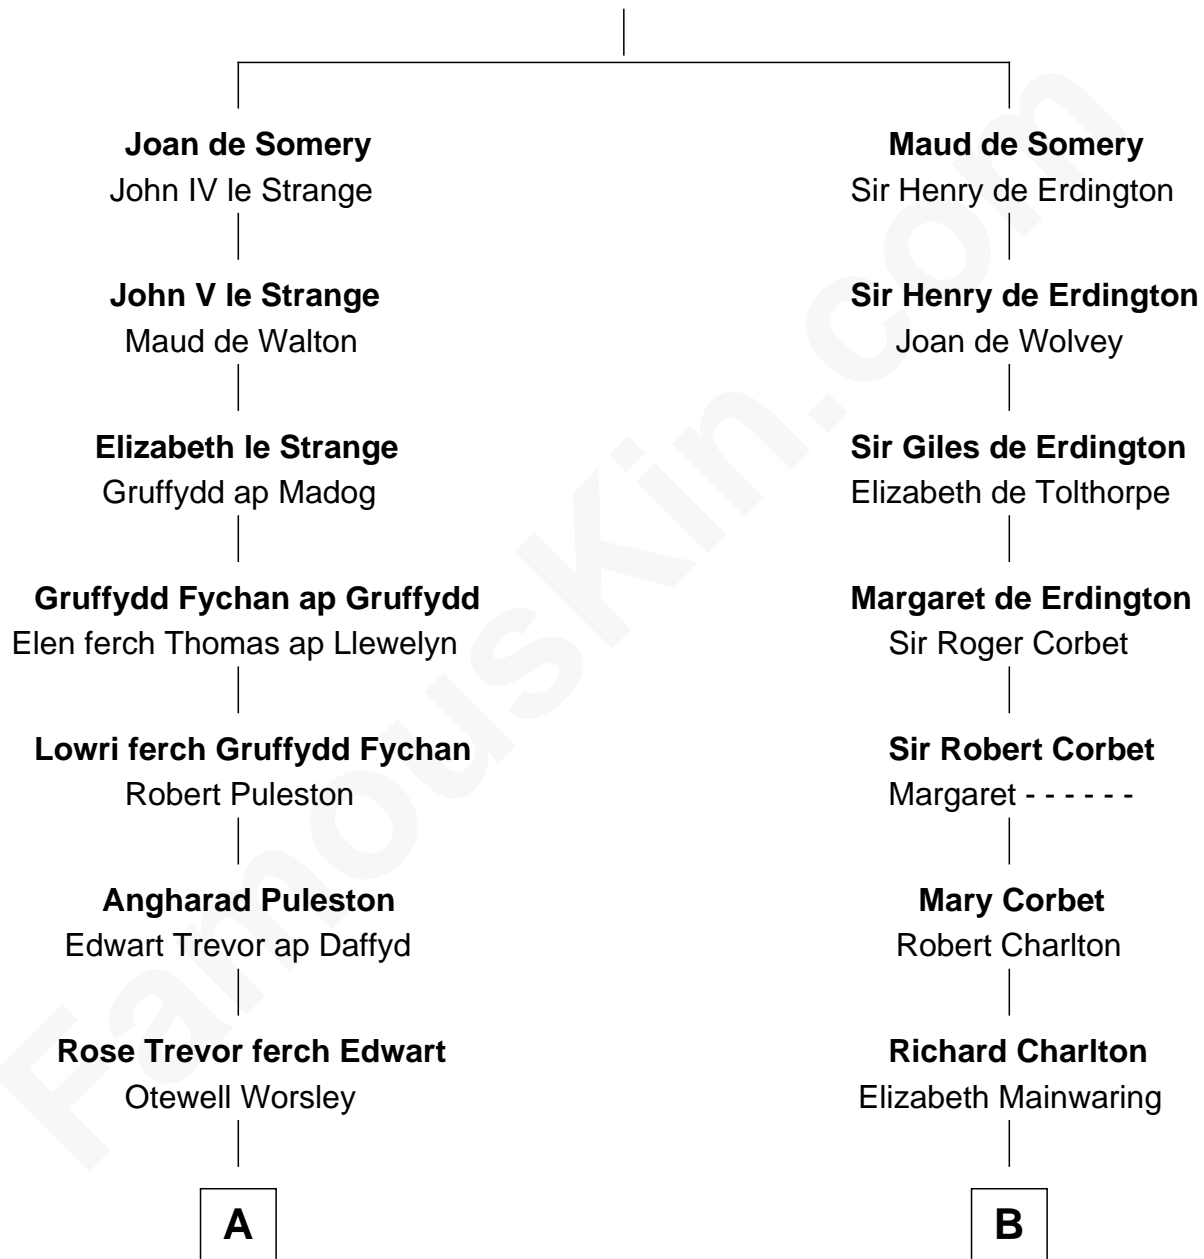

FamousKin.com Relationship Chart of

Robert Frost

Poet and Playwright

16th cousin 4 times removed of

Richard Henry Lee

Signer of the Declaration of Independence

Sir Roger de Somery

Nichole d'Aubenev

C

—
Samuel Abbott Frost

Mary Blunt

—
William Prescott Frost

Judith Colcord

—
William Prescott Frost

Isabella Moodie

—
Robert Frost