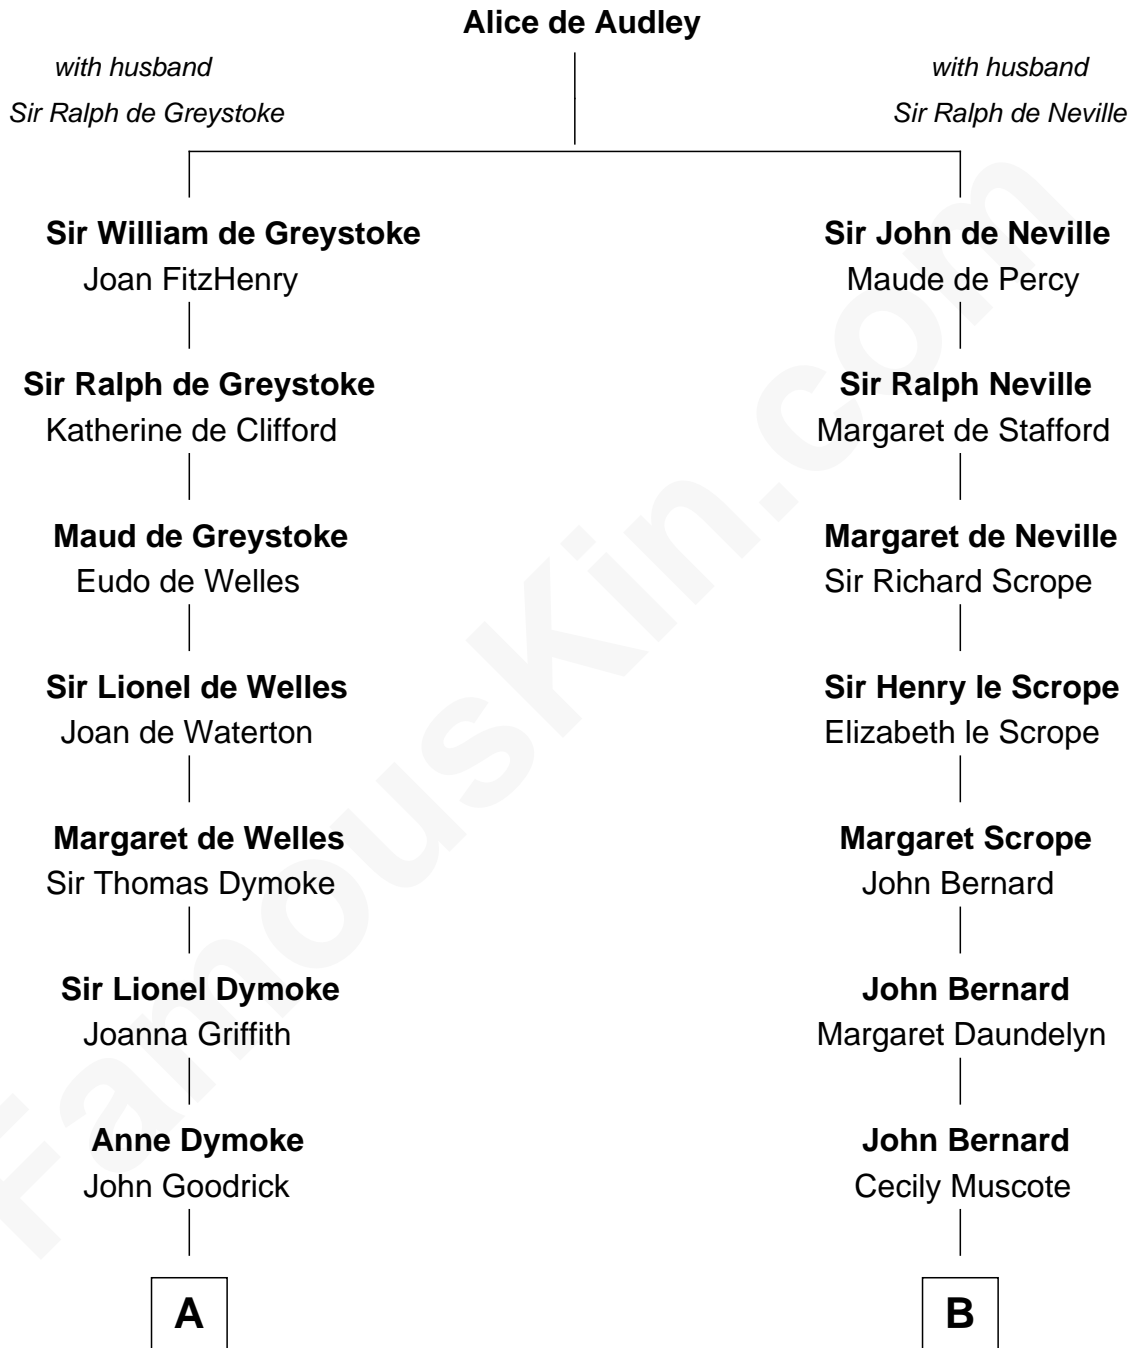

# FamousKin.com Relationship Chart of

**Robert Frost**

*Poet and Playwright*

13th cousin 5 times removed of

**Richard Henry Lee**

*Signer of the Declaration of Independence*

**C**

William Prescott Frost