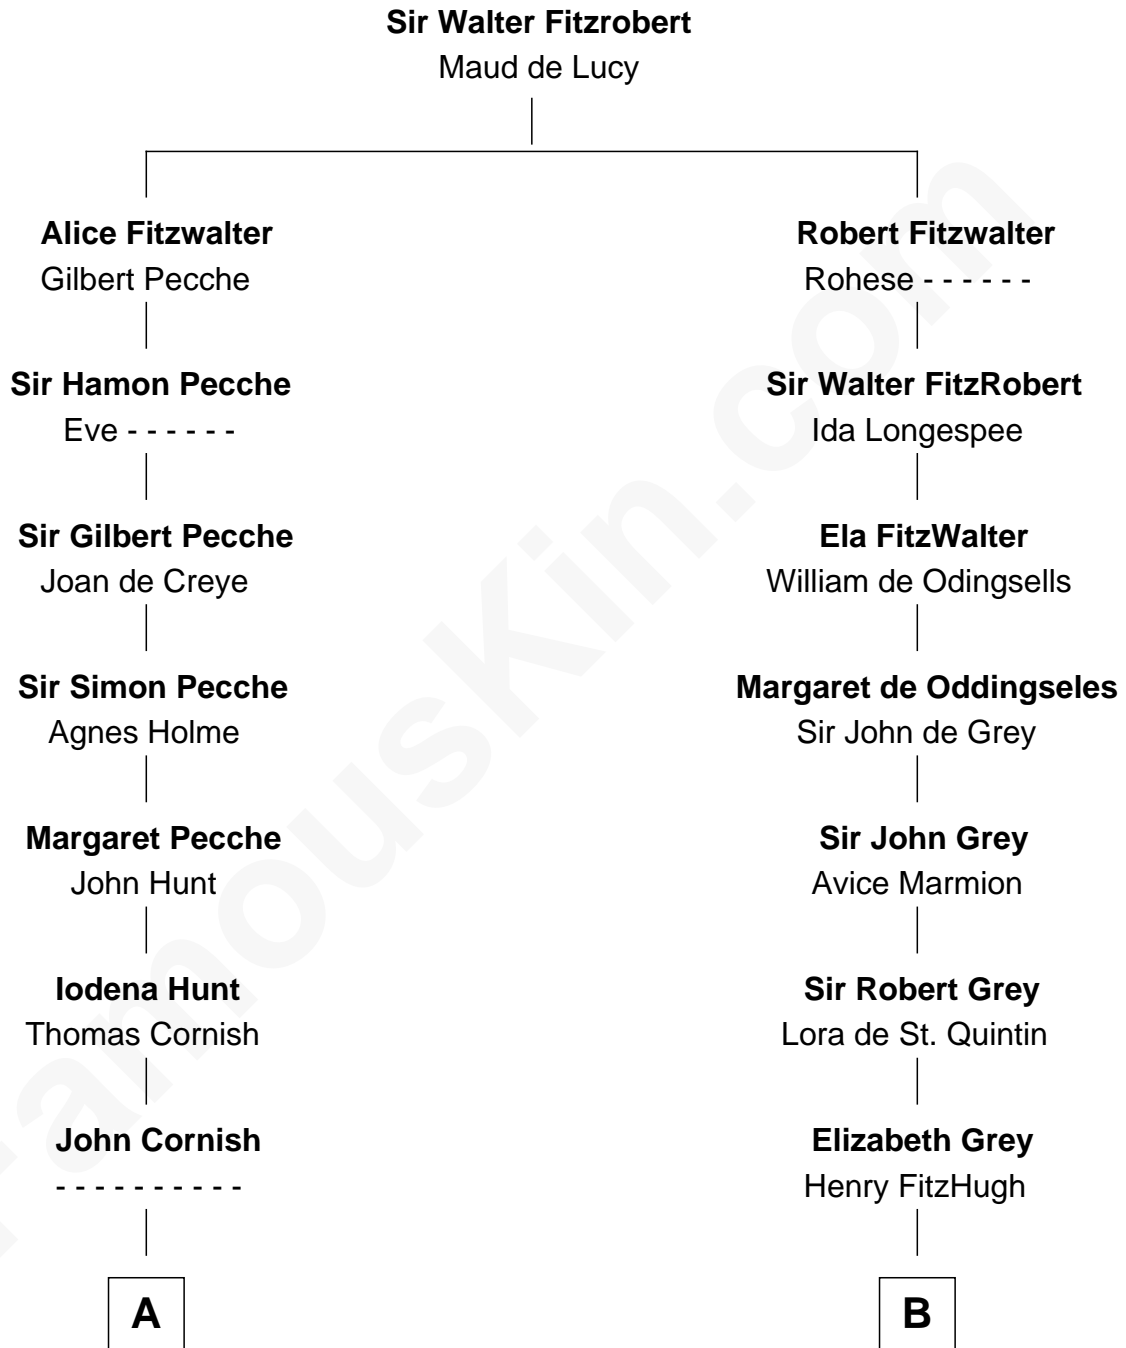

# FamousKin.com Relationship Chart of

**Robert Frost**

*Poet and Playwright*

20th cousin 1 time removed of

**Richard Henry Lee**

*Signer of the Declaration of Independence*

**C**

**Sarah Holt**  
William Frost

**Samuel Abbott Frost**  
Mary Blunt

**William Prescott Frost**  
Judith Colcord

**William Prescott Frost**  
Isabella Moodie

**Robert Frost**  
*Poet and Playwright*

**D**

**Henry Corbin**  
Alice Eltonhead