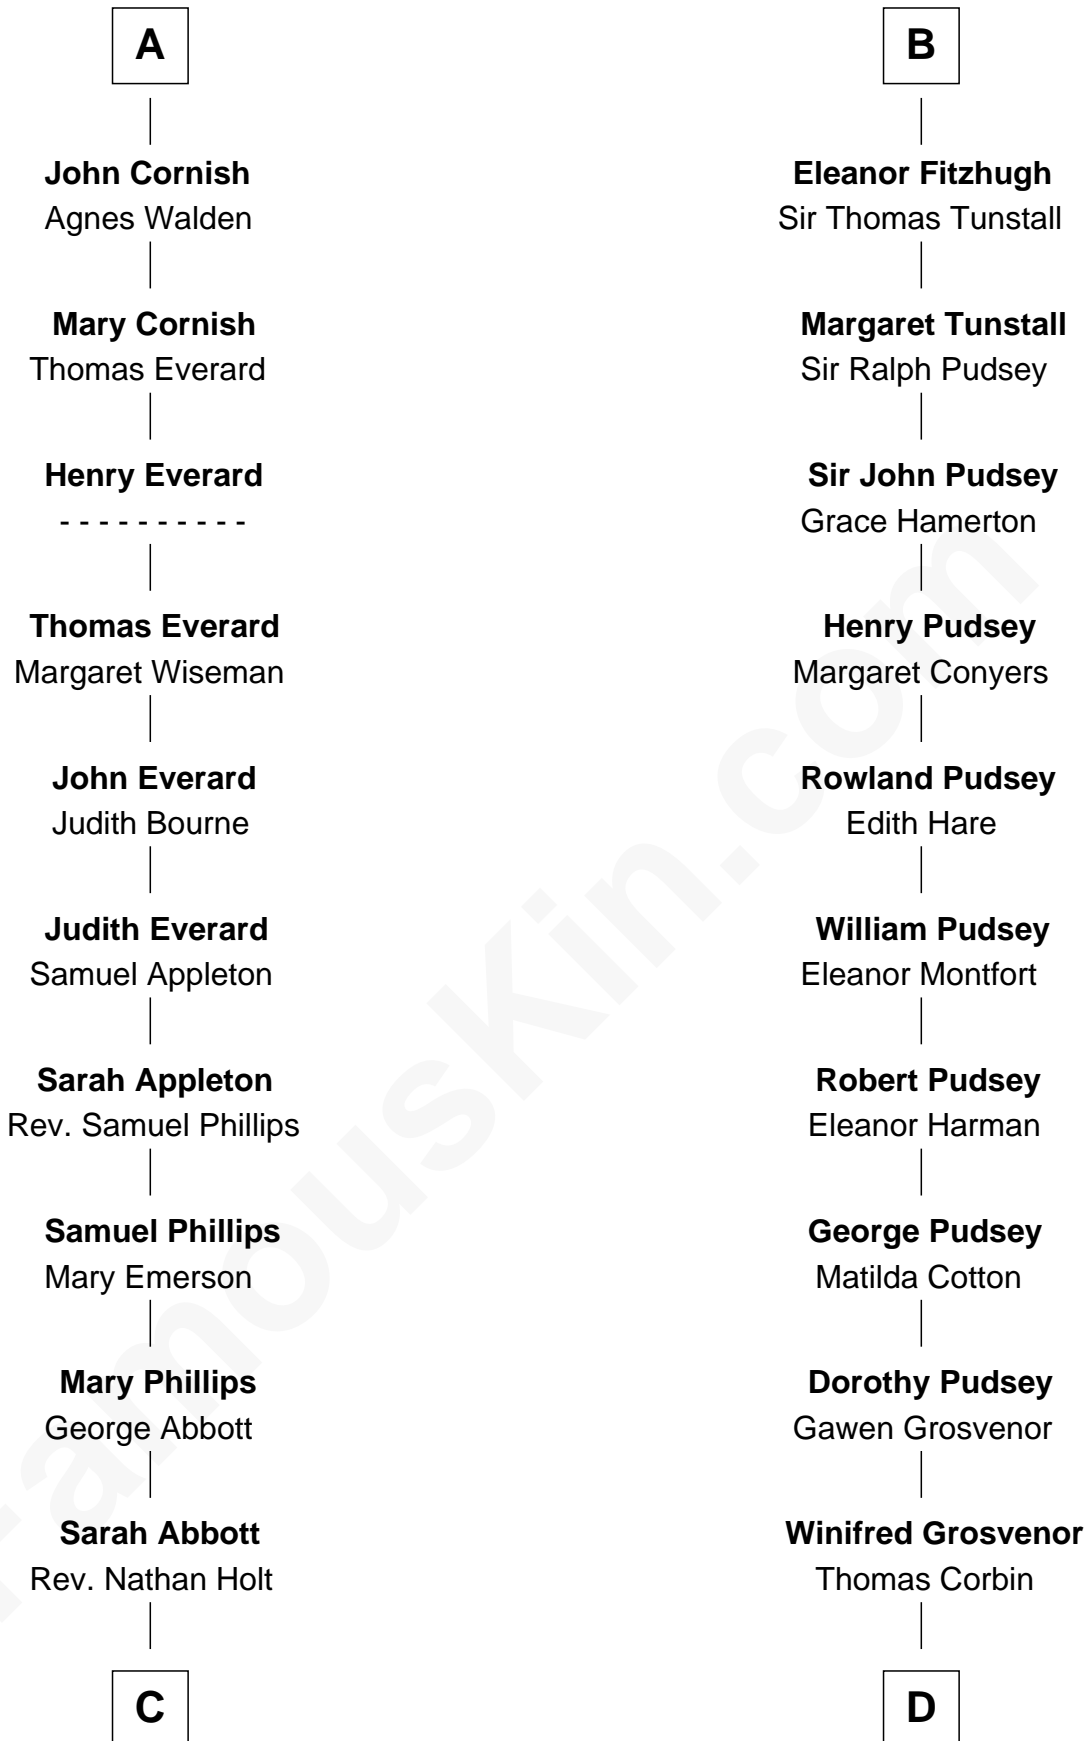

# FamousKin.com Relationship Chart of

**Robert Frost**

*Poet and Playwright*

20th cousin 1 time removed of

**Richard Henry Lee**

*Signer of the Declaration of Independence*

**C**

**Sarah Holt**  
William Frost

**Samuel Abbott Frost**  
Mary Blunt

**William Prescott Frost**  
Judith Colcord

**William Prescott Frost**  
Isabella Moodie

**Robert Frost**  
*Poet and Playwright*

**D**

**Henry Corbin**  
Alice Eltonhead