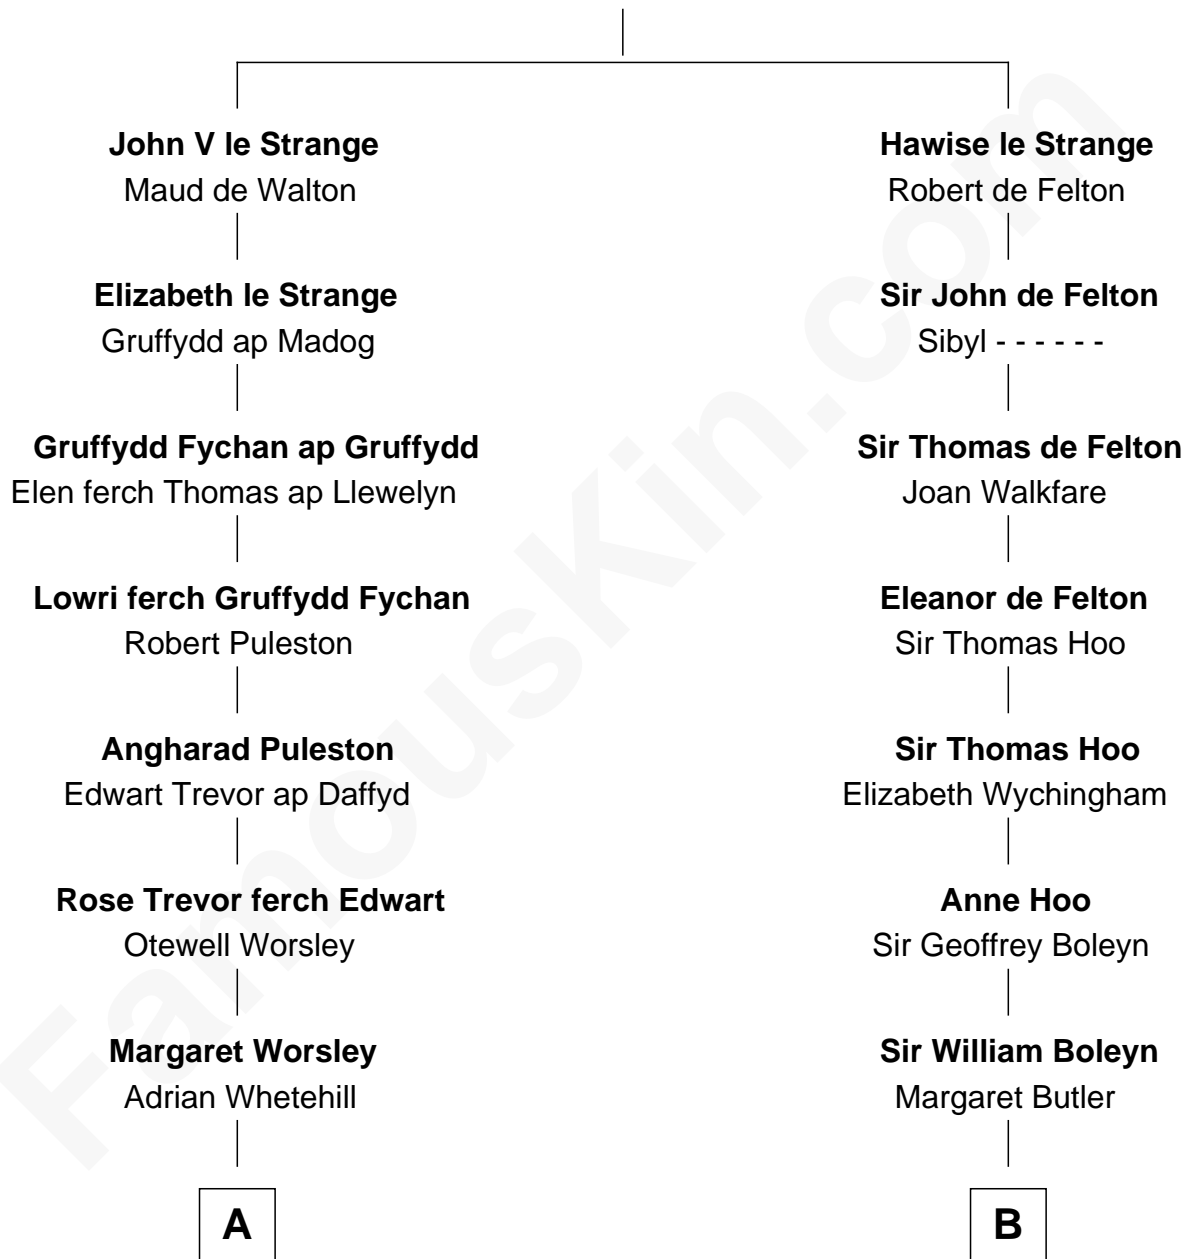

FamousKin.com Relationship Chart of

Robert Frost

Poet and Playwright

8th cousin 11 times removed of

Anne Boleyn

2nd Wife of King Henry VIII

John IV le Strange

Joan de Somery

C

William Prescott Frost

Judith Colcord

William Prescott Frost

Isabella Moodie

Robert Frost

Poet and Playwright

FamousKin.com