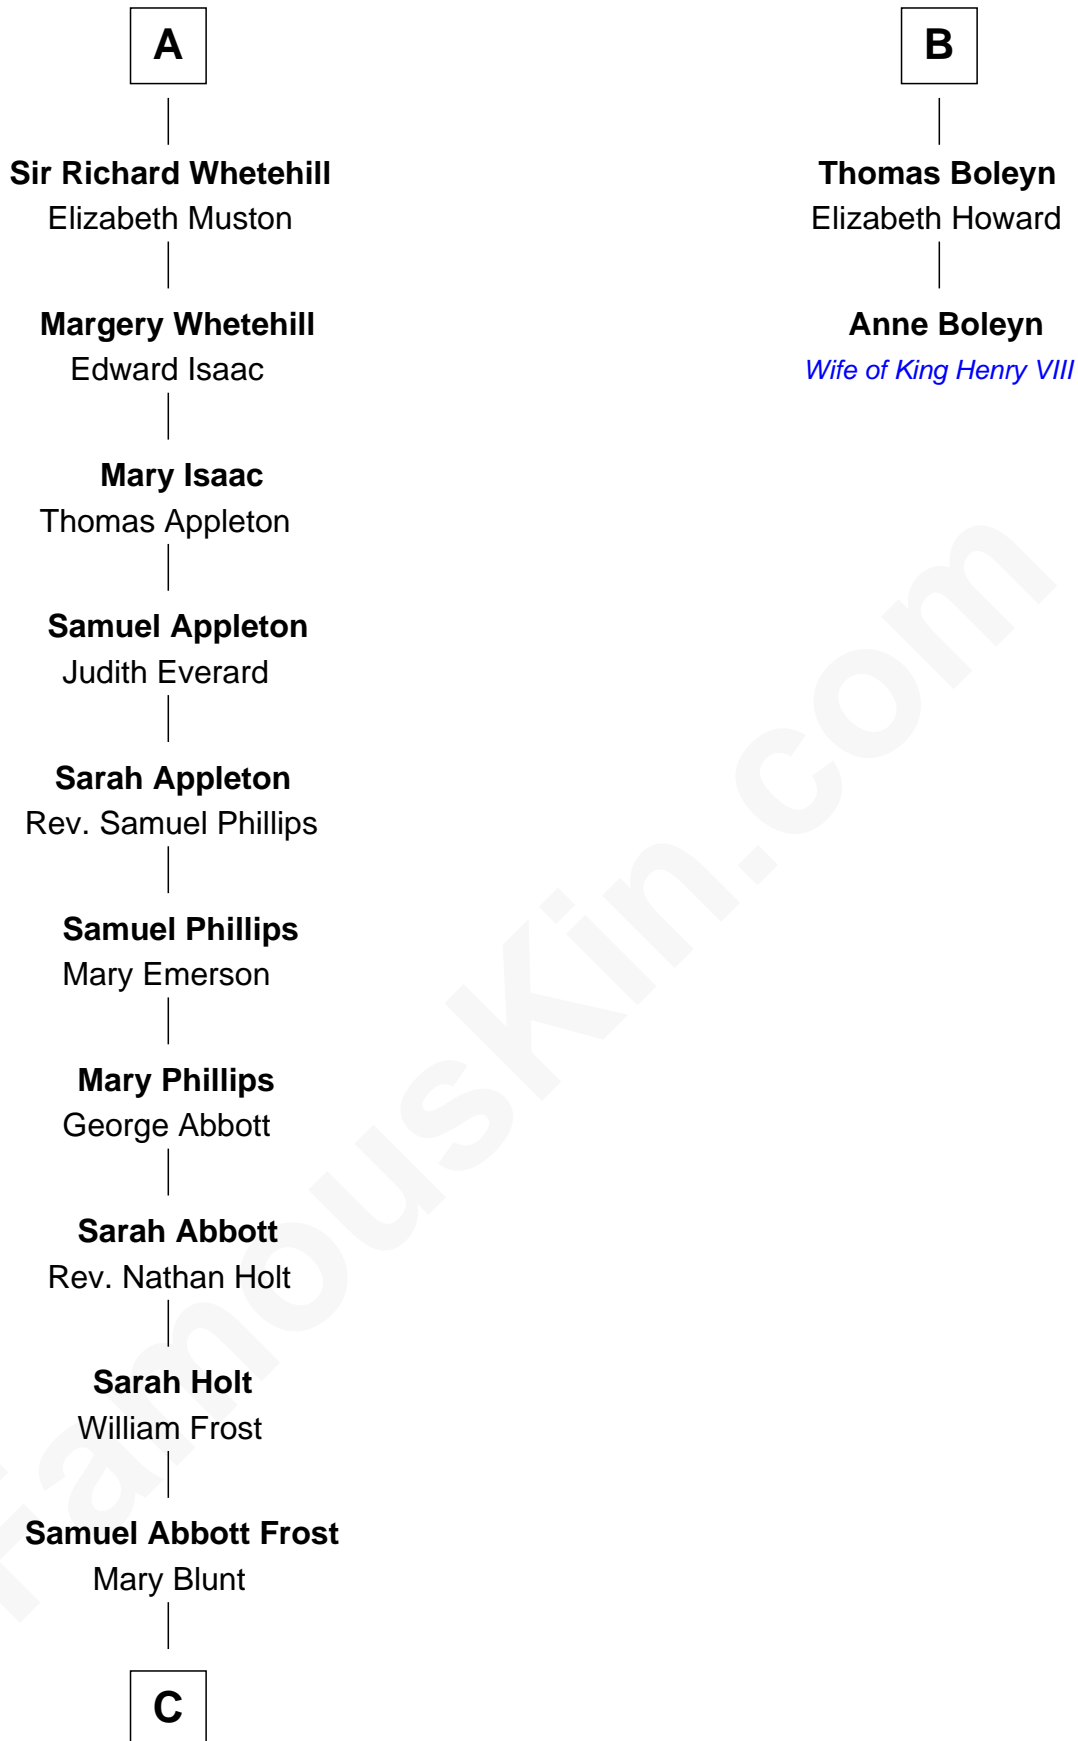

FamousKin.com Relationship Chart of

Robert Frost

Poet and Playwright

8th cousin 11 times removed of

Anne Boleyn

2nd Wife of King Henry VIII

John IV le Strange

Joan de Somery