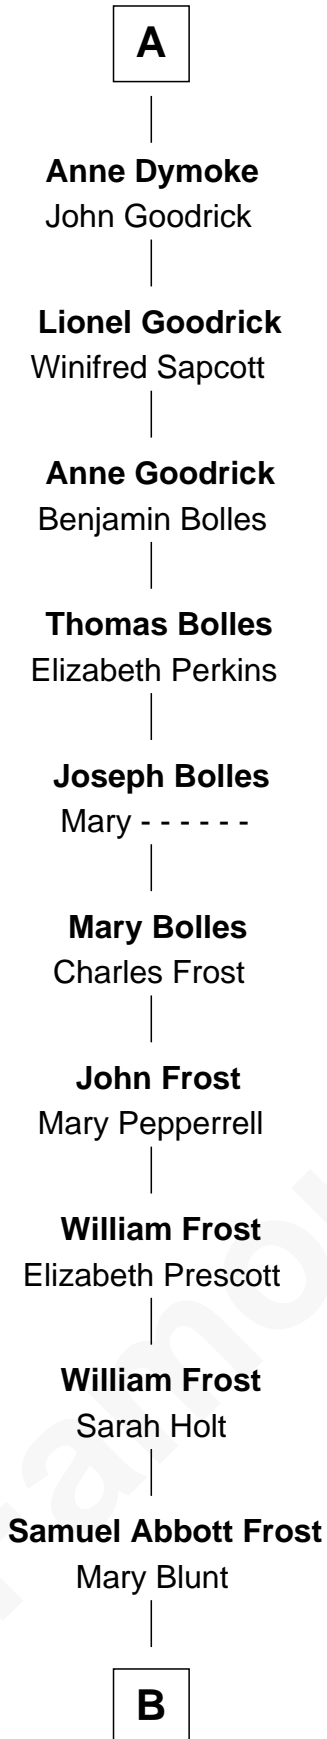

# FamousKin.com Relationship Chart of

**Robert Frost**

*Poet and Playwright*

7th cousin 12 times removed of

**Anne Boleyn**

*2nd Wife of King Henry VIII*

**Henry Plantagenet**

Maud de Chaworth

**Joan of Lancaster**

John de Mowbray

**John de Mowbray**

Elizabeth de Segrave

**Eleanor de Mowbray**

John de Welles

**Eudo de Welles**

Maud de Greystoke

Richard Fitzalan

**Sir Richard Fitzalan**

Elizabeth de Bohun

**Joan Fitzalan**

Sir William Beauchamp

**Joan Beauchamp**

James Butler

**Sir Thomas Butler**

Anne Hankeford

**Margaret Butler**

Sir William Boleyn

**Thomas Boleyn**

Elizabeth Howard

**Anne Boleyn**

*Wife of King Henry VIII*

**B**