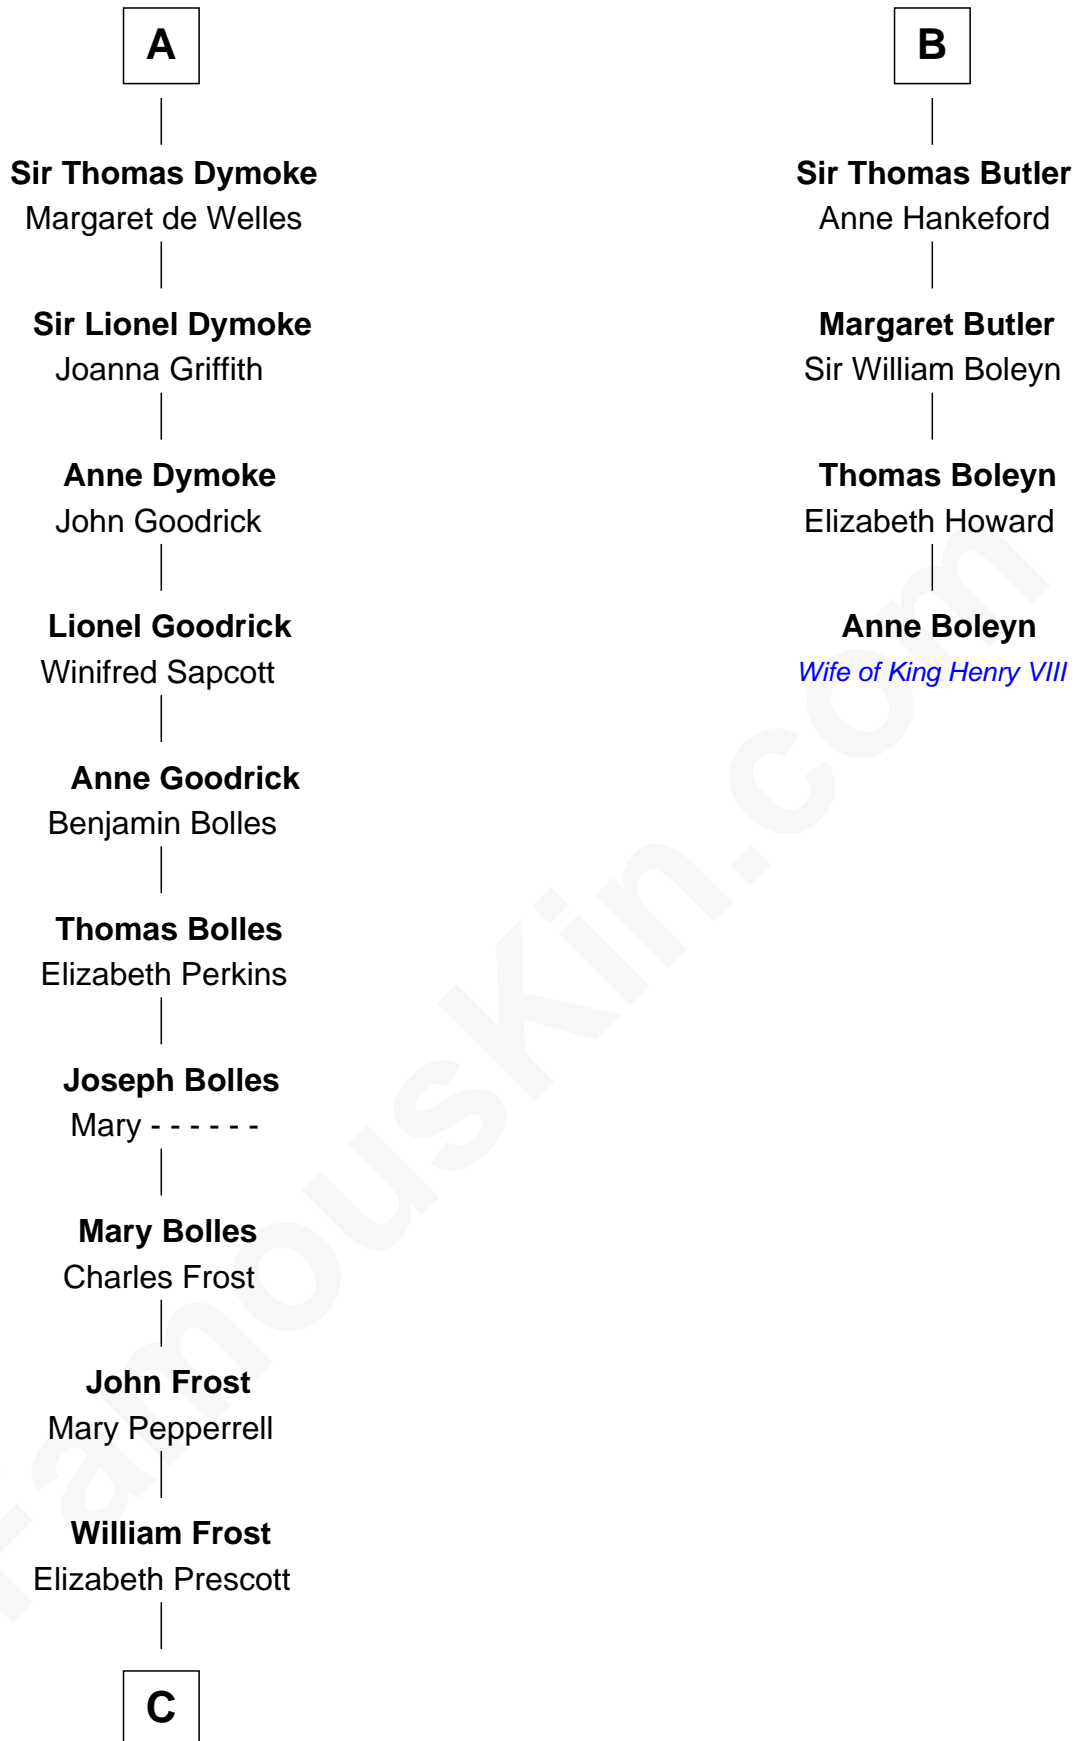

FamousKin.com Relationship Chart of

Robert Frost

Poet and Playwright

10th cousin 11 times removed of

Anne Boleyn

2nd Wife of King Henry VIII

C

William Frost

Sarah Holt

Samuel Abbott Frost

Mary Blunt

William Prescott Frost

Judith Colcord

William Prescott Frost

Isabella Moodie

Robert Frost