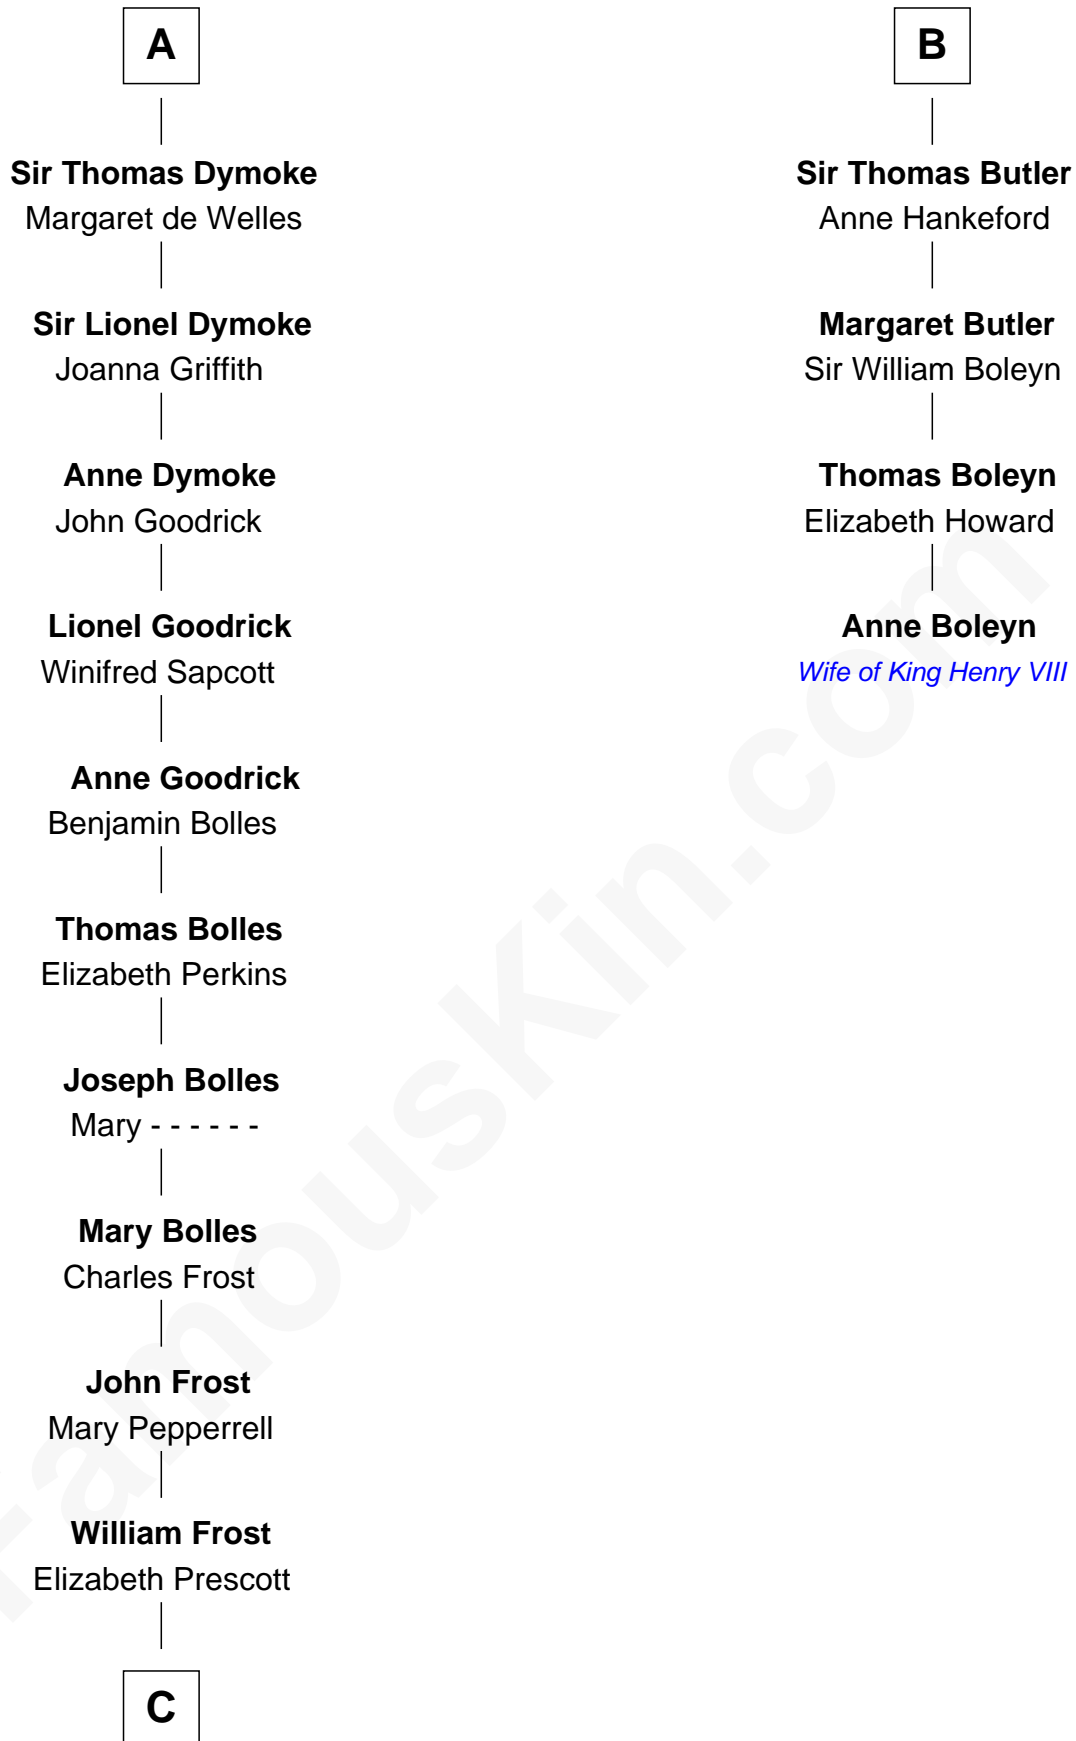

FamousKin.com Relationship Chart of

Robert Frost

Poet and Playwright

10th cousin 11 times removed of

Anne Boleyn

2nd Wife of King Henry VIII

Reginald FitzPiers

C

William Frost

Sarah Holt

Samuel Abbott Frost

Mary Blunt

William Prescott Frost

Judith Colcord

William Prescott Frost

Isabella Moodie