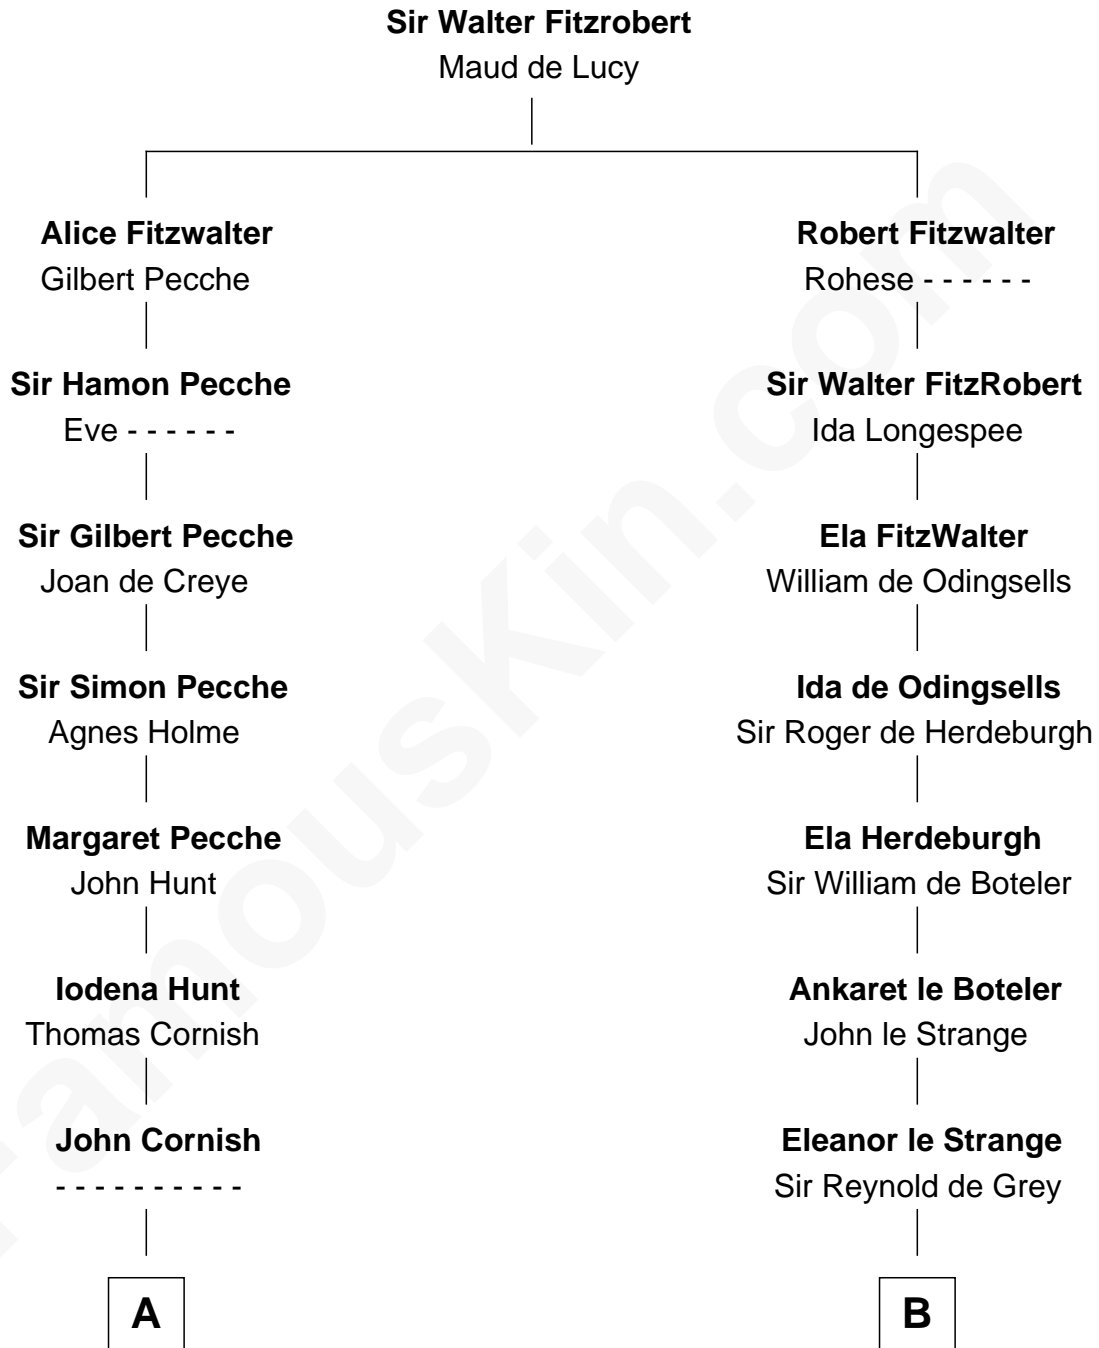

FamousKin.com Relationship Chart of

Robert Frost

Poet and Playwright

12th cousin 9 times removed of

Anne Boleyn

2nd Wife of King Henry VIII

C

—
Sarah Holt
William Frost

—
Samuel Abbott Frost
Mary Blunt

—
William Prescott Frost
Judith Colcord

—
William Prescott Frost
Isabella Moodie

—
Robert Frost
Poet and Playwright

FamousKin.com