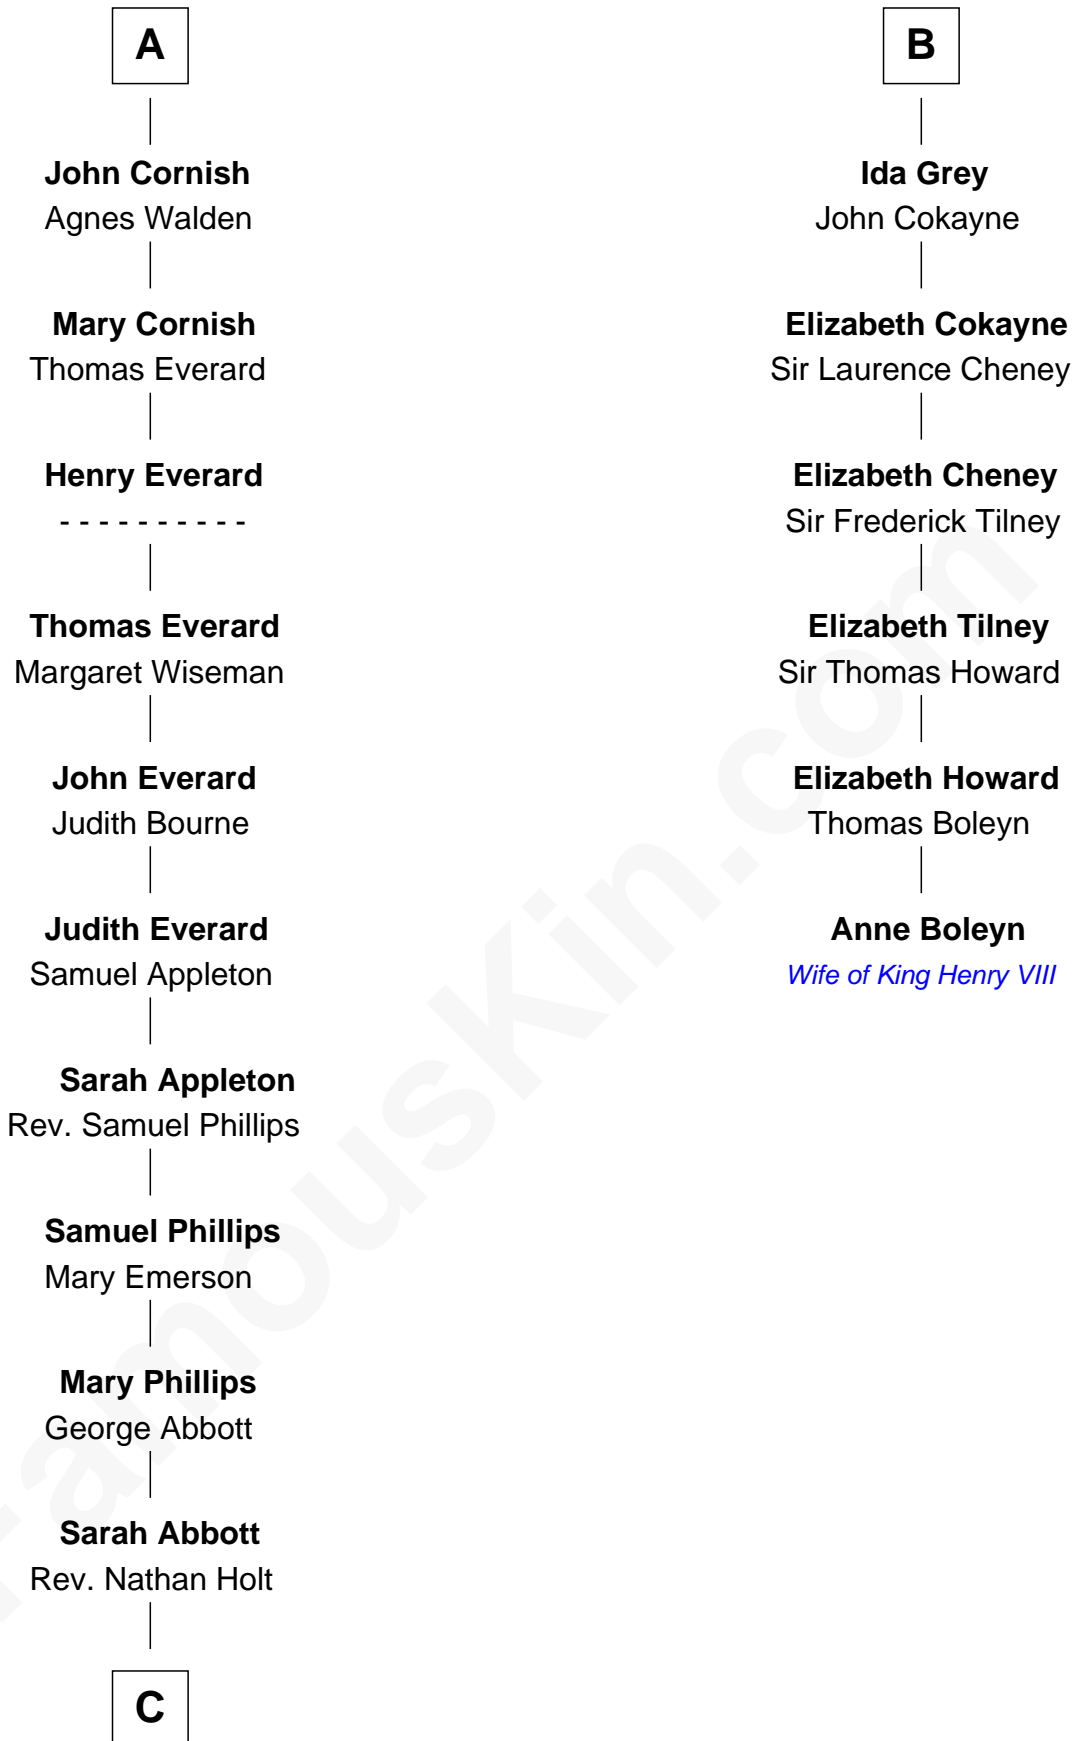

FamousKin.com Relationship Chart of

Robert Frost

Poet and Playwright

12th cousin 9 times removed of

Anne Boleyn

2nd Wife of King Henry VIII

C

—
Sarah Holt
William Frost