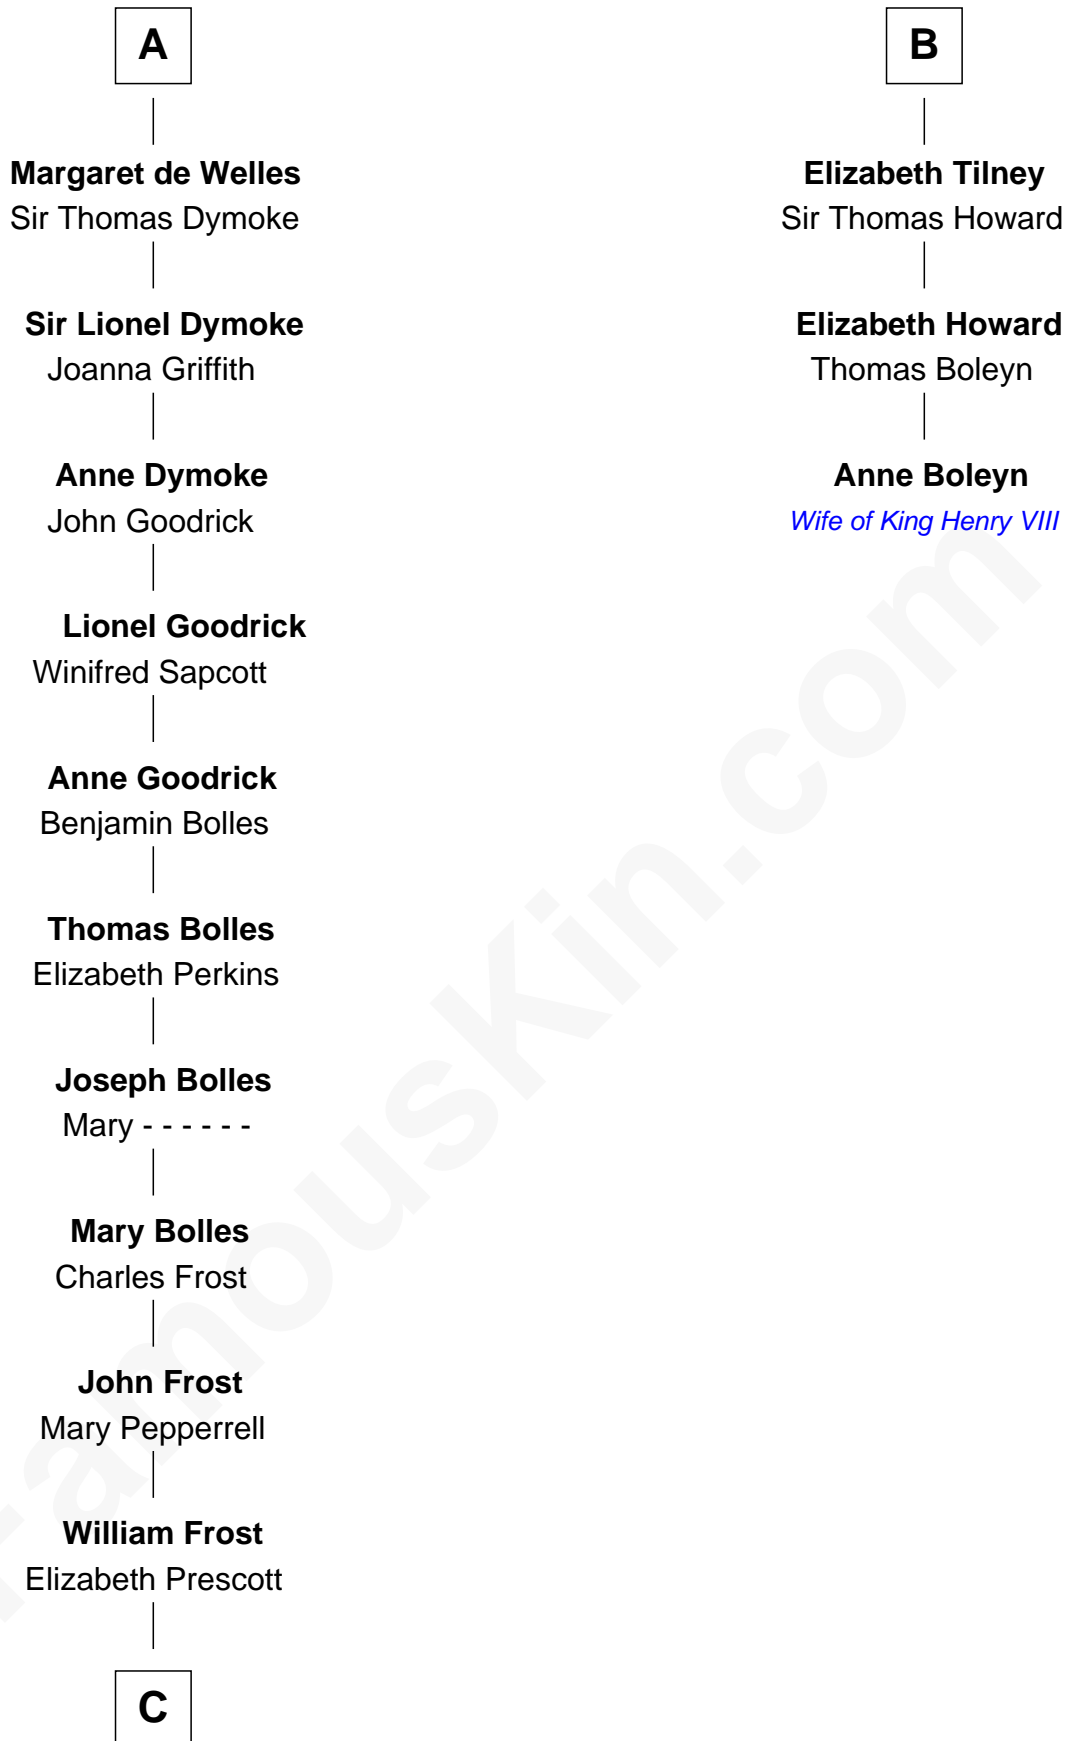

# FamousKin.com Relationship Chart of

**Robert Frost**

*Poet and Playwright*

9th cousin 12 times removed of

**Anne Boleyn**

*2nd Wife of King Henry VIII*

**Sir William de Cantilupe**

Eve de Braiose

**C**

William Frost

Sarah Holt

Samuel Abbott Frost

Mary Blunt

William Prescott Frost

Judith Colcord

William Prescott Frost