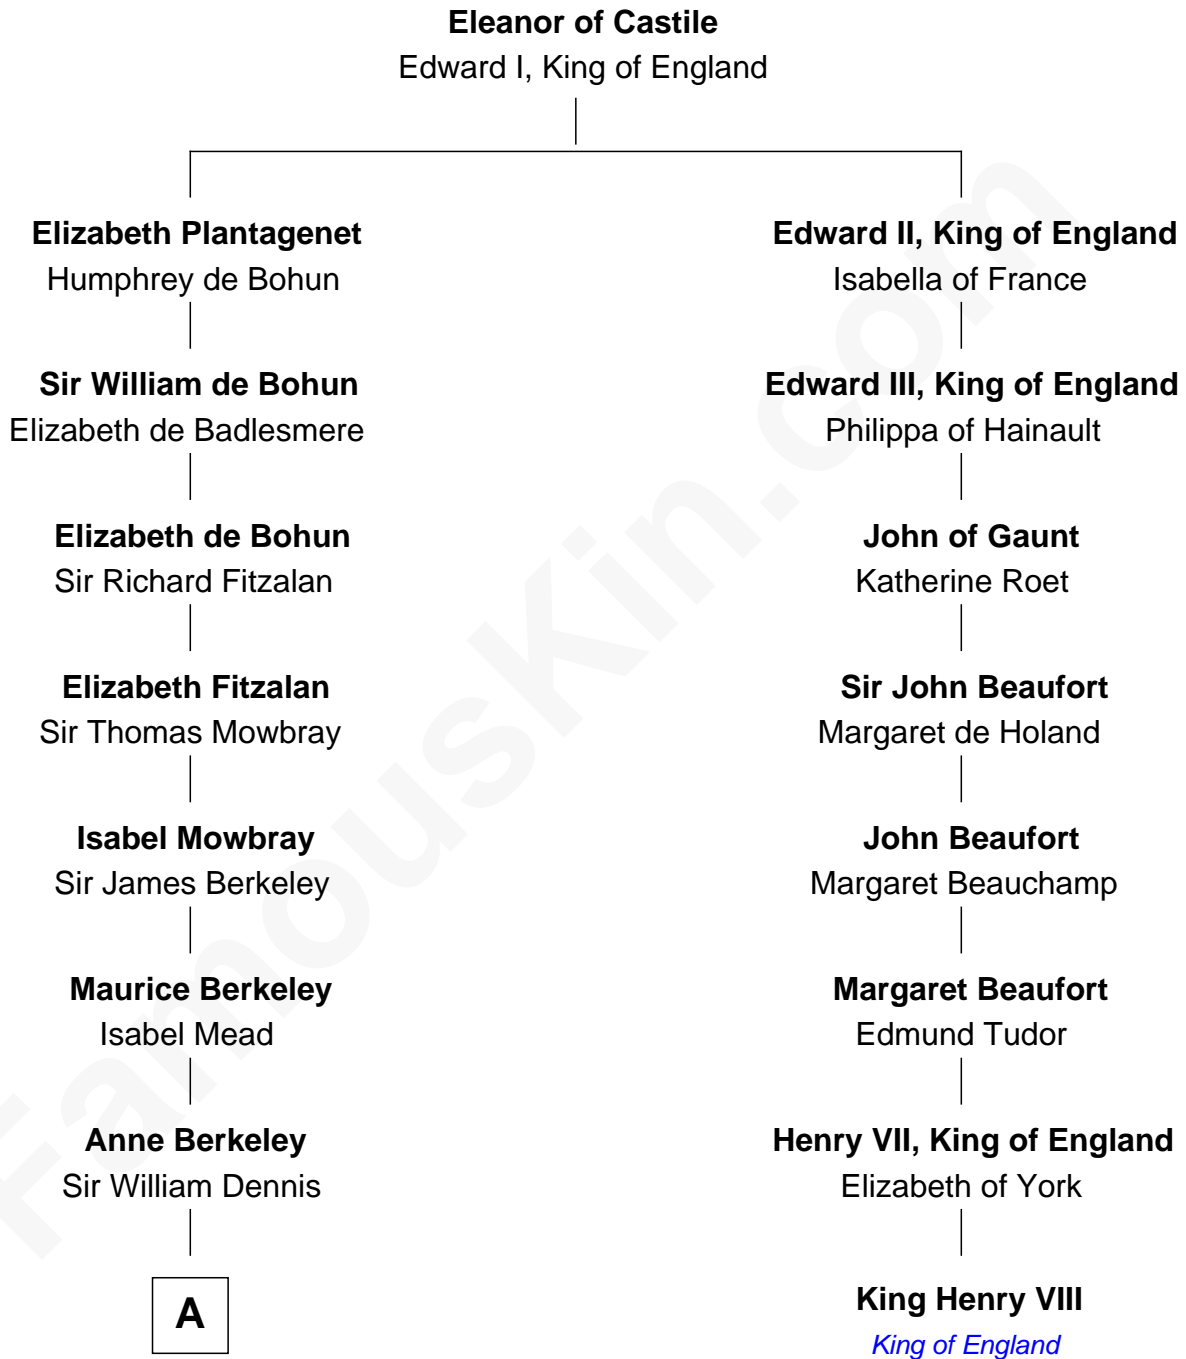

FamousKin.com Relationship Chart of

Robert Frost

Poet and Playwright

7th cousin 13 times removed of

King Henry VIII

King of England

B

Samuel Abbott Frost