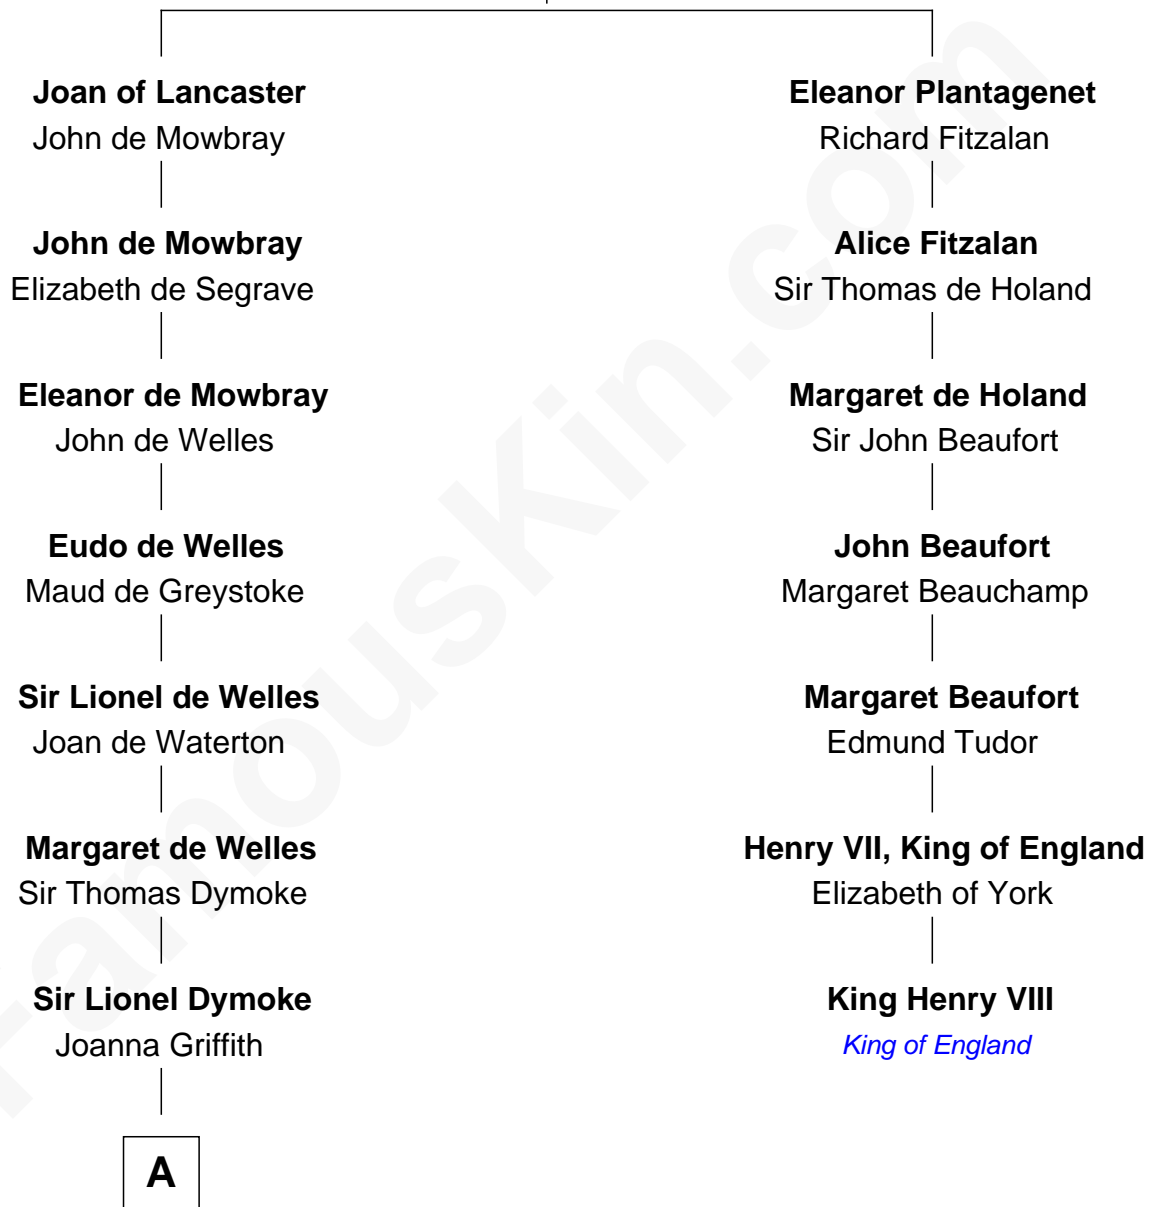

# FamousKin.com Relationship Chart of

**Robert Frost**

*Poet and Playwright*

6th cousin 13 times removed of

**King Henry VIII**

*King of England*

**Henry Plantagenet**

Maud de Chaworth

**A**

**Anne Dymoke**  
John Goodrick

**Lionel Goodrick**  
Winifred Sappcott

**Anne Goodrick**  
Benjamin Bolles

**Thomas Bolles**  
Elizabeth Perkins

**Joseph Bolles**  
Mary - - - - -

**Mary Bolles**  
Charles Frost