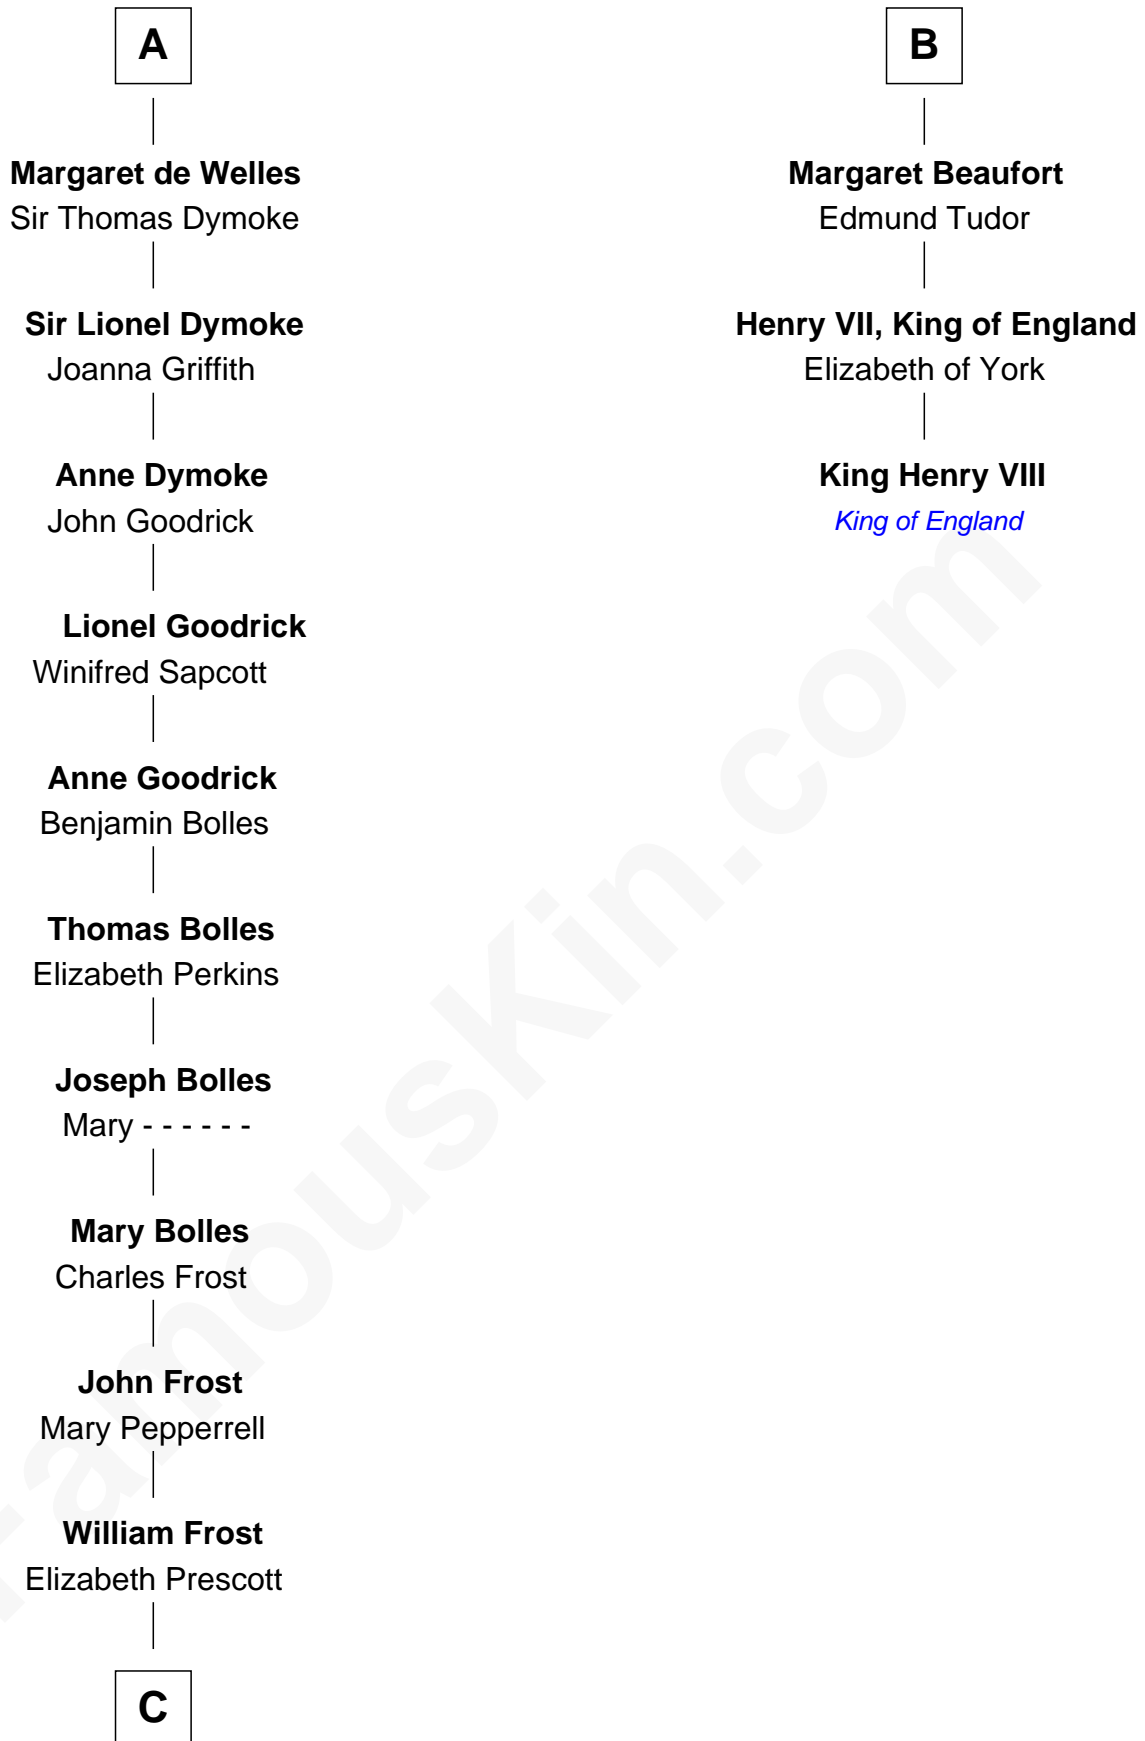

# FamousKin.com Relationship Chart of

**Robert Frost**

*Poet and Playwright*

9th cousin 12 times removed of

**King Henry VIII**

*King of England*

**Sir John FitzGeoffrey**

Isabel le Bigod

**C**

William Frost

Sarah Holt

Samuel Abbott Frost

Mary Blunt

William Prescott Frost

Judith Colcord

William Prescott Frost