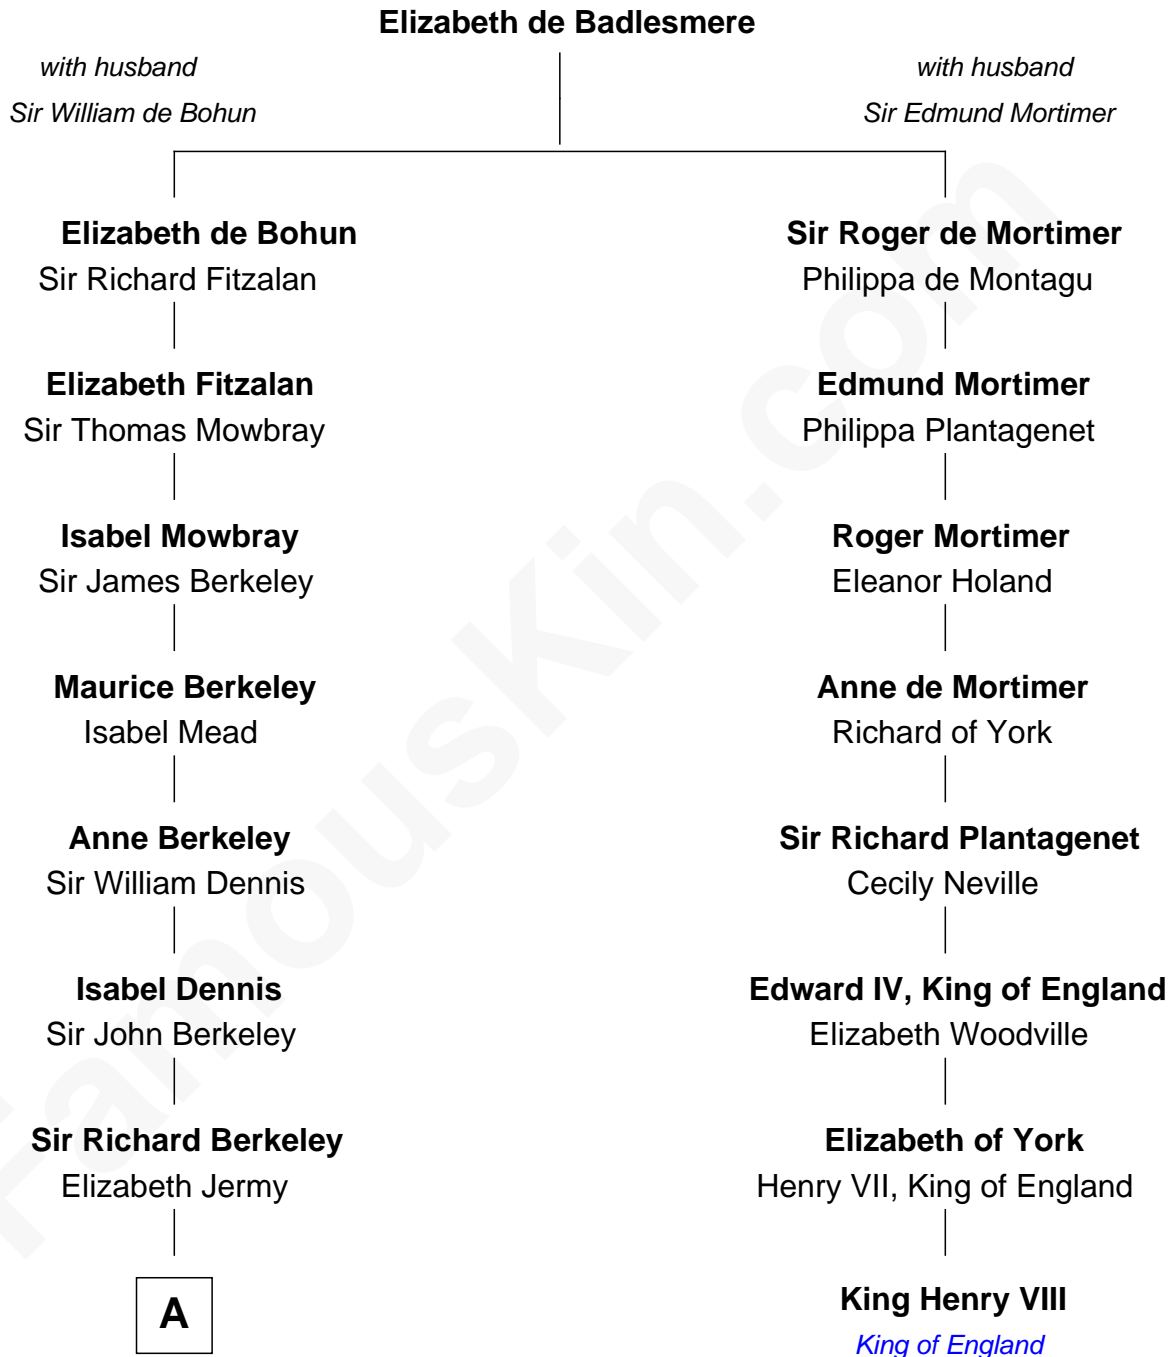

FamousKin.com Relationship Chart of

Robert Frost

Poet and Playwright

7th cousin 11 times removed of

King Henry VIII

King of England

B

William Prescott Frost