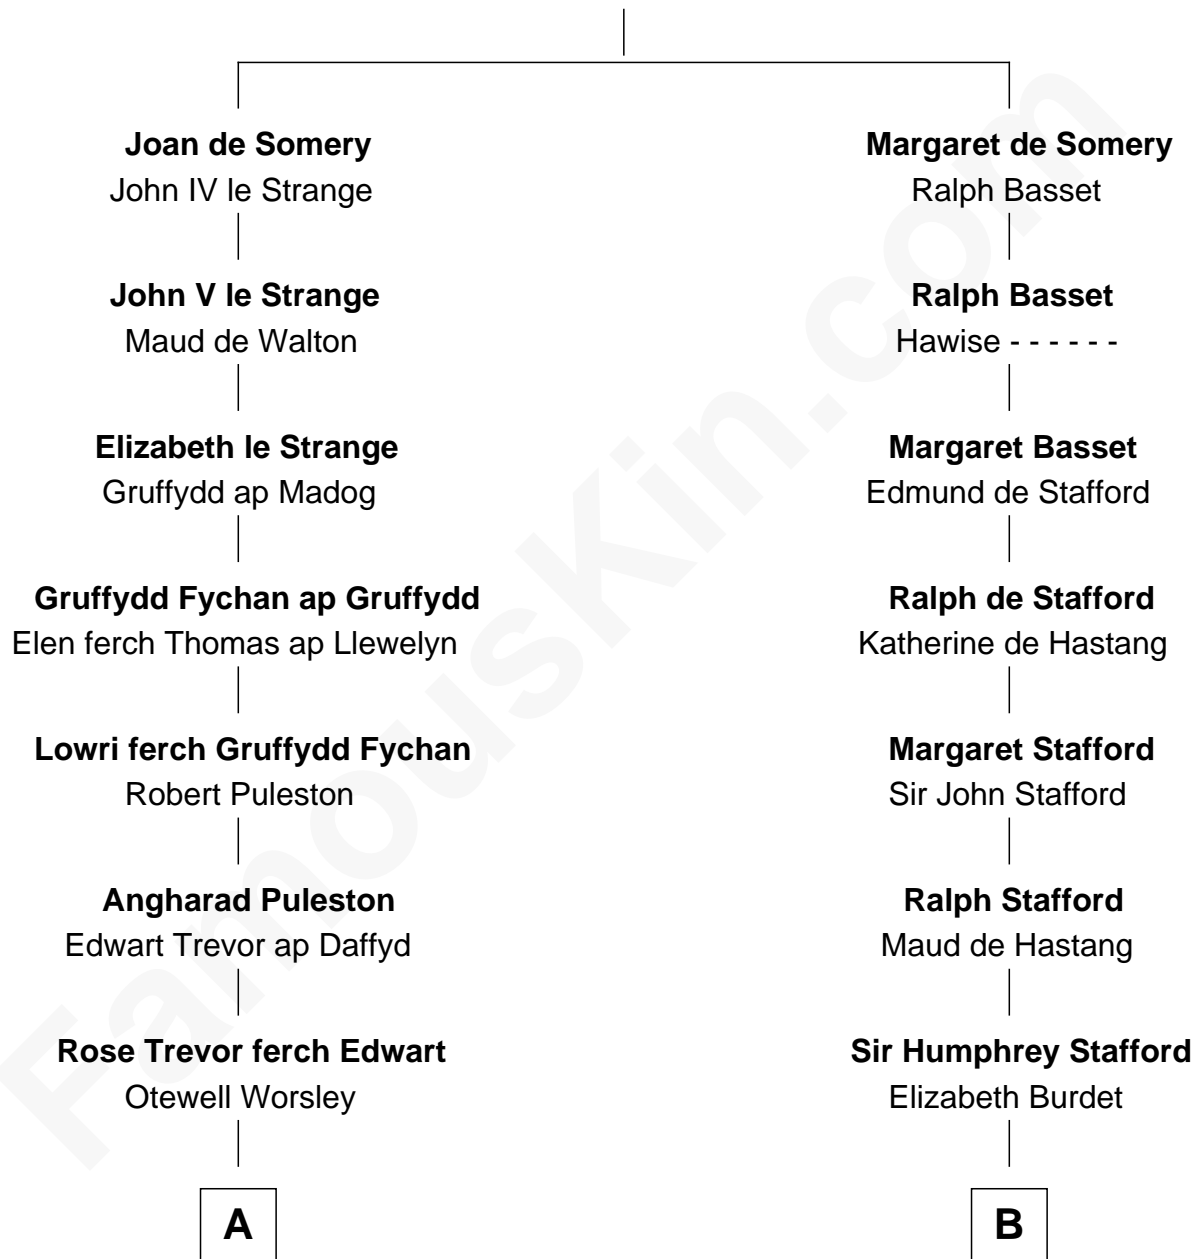

# FamousKin.com Relationship Chart of

**Robert Frost**

*Poet and Playwright*

19th cousin 1 time removed of

**Samuel Ward King**

*15th Governor of Rhode Island*

**Sir Roger de Somery**

Nichole d'Aubenev

**C**

**Samuel Abbott Frost**

Mary Blunt

**William Prescott Frost**

Judith Colcord

**William Prescott Frost**

Isabella Moodie

**Robert Frost**

*Poet and Playwright*

**D**

**Mercy Green**

John Walton

**Welthian Walton**

William Borden King

**Samuel Ward King**

*15th Governor of Rhode Island*