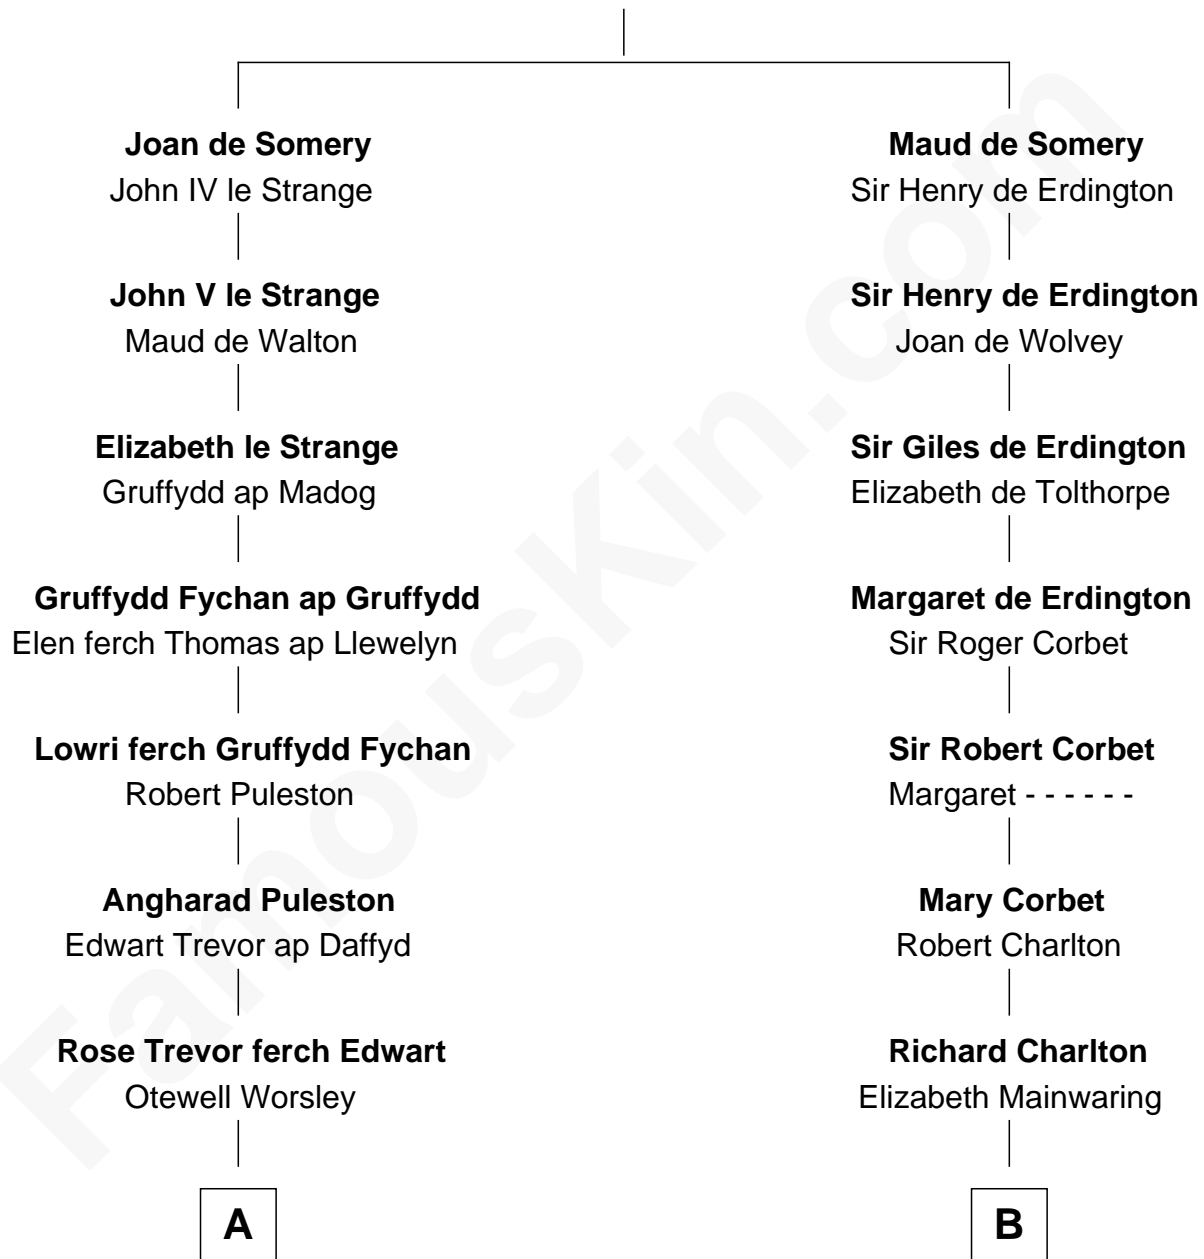

FamousKin.com Relationship Chart of

Robert Frost

Poet and Playwright

16th cousin 4 times removed of

Francis Lightfoot Lee

Signer of the Declaration of Independence

Sir Roger de Somery

Nichole d'Aubenev

C

—
Samuel Abbott Frost

Mary Blunt

—
William Prescott Frost

Judith Colcord

—
William Prescott Frost

Isabella Moodie

—
Robert Frost